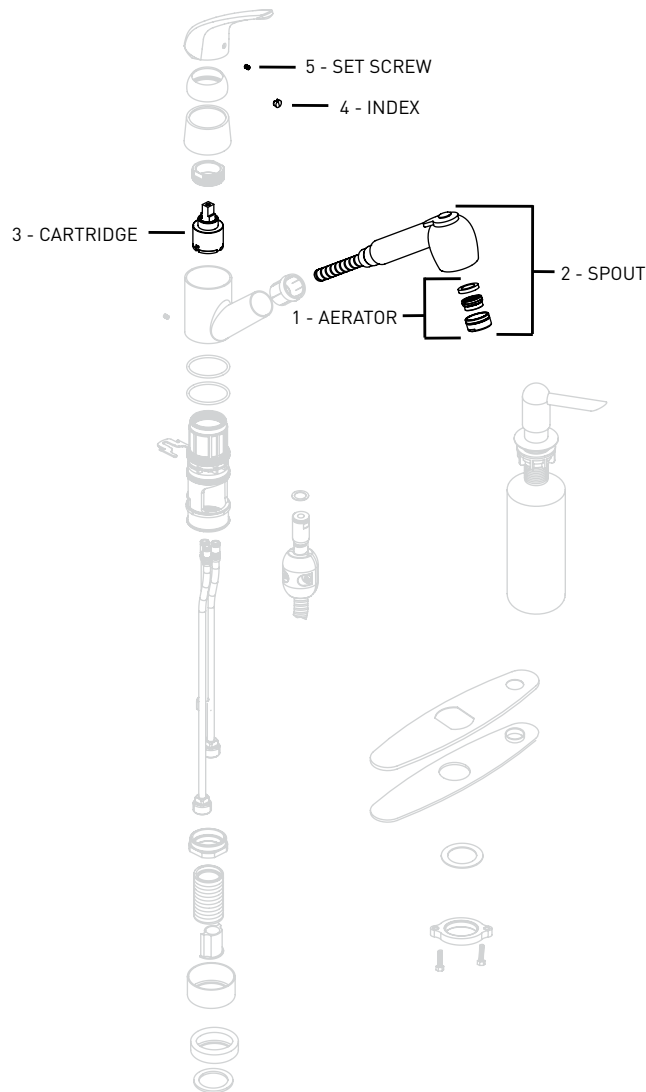

INFINITY

06-8831SS / 06-8831DSSN
KITCHEN FAUCET

REPLACEMENT PARTS AVAILABLE

FOR PARTS NOT LISTED CONTACT CUSTOMER SERVICE

REPLACEMENT PARTS	SATIN NICKEL PART NUMBER	POLISHED CHROME PART NUMBER
1 - AERATOR	06-RP0757SN	06-RP0757
2 - SPOUT	06-RP0247SN	06-RP0247
3 - CARTRIDGE	06-RP0080	06-RP0080
4 - INDEX	06-RP0053	06-RP0053
5 - SET SCREW	06-RP0721	06-RP0721