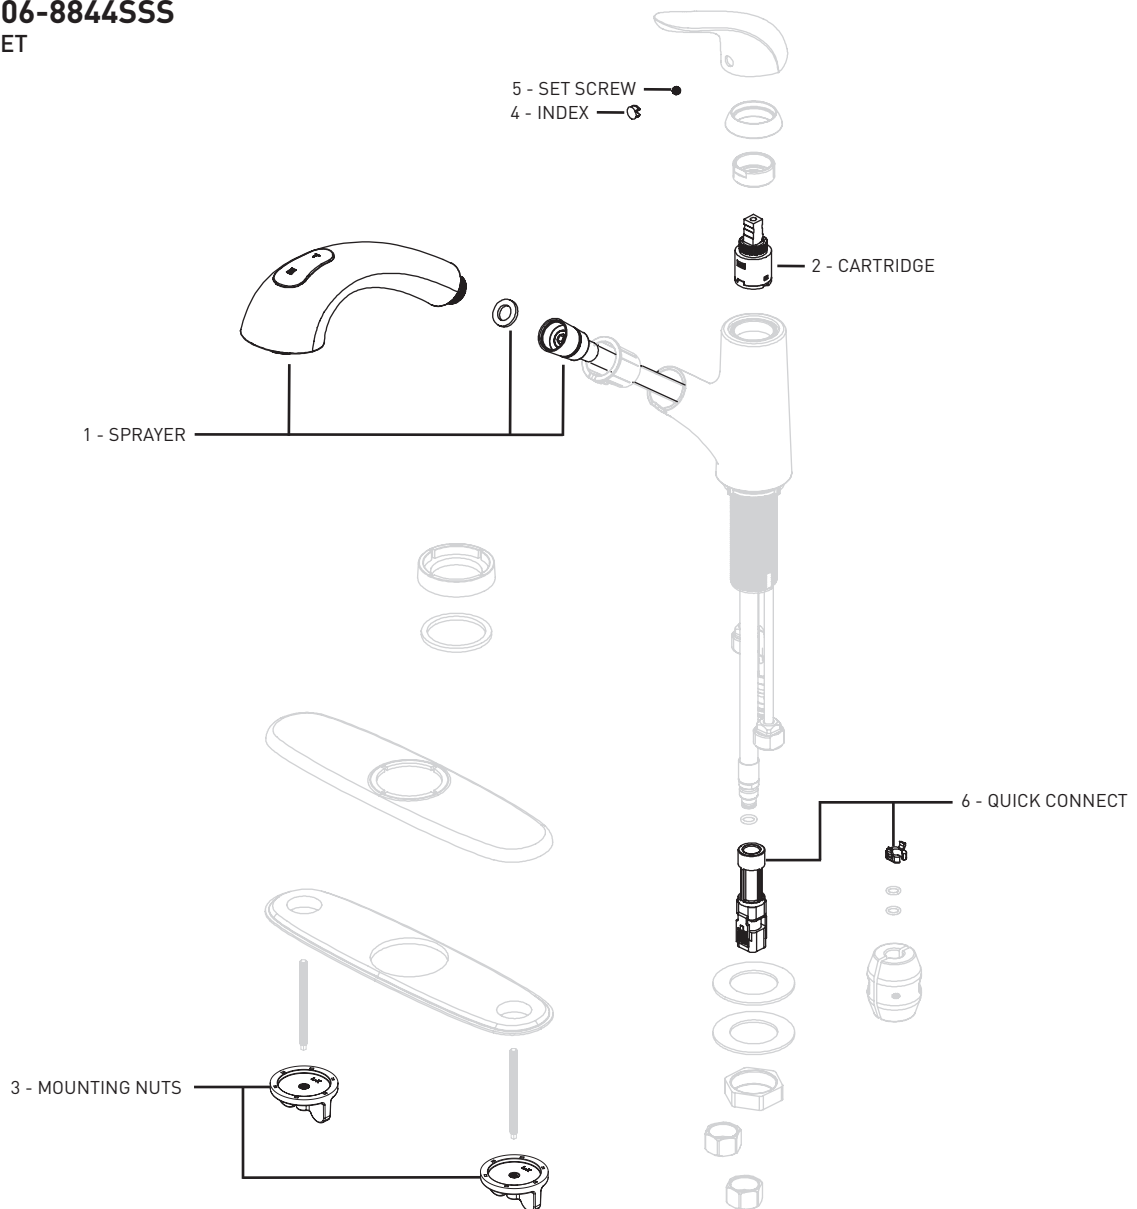

## BERWYN

06-8844S / 06-8844SSS  
KITCHEN FAUCET

### REPLACEMENT PARTS AVAILABLE

FOR PARTS NOT LISTED CONTACT CUSTOMER SERVICE

REPLACEMENT PARTS	STAINLESS STEEL PART NUMBER	POLISHED CHROME PART NUMBER
1 - SPRAYER	06-RP0531	06-RP0530
2 - CARTRIDGE	06-RP1004	06-RP1004
3 - MOUNTING NUTS	06-RP0188	06-RP0188
4 - INDEX	06-RP0053	06-RP0053
5 - SET SCREW	06-RP0721	06-RP0721
6 - QUICK CONNECT	06-RP0742	06-RP0742