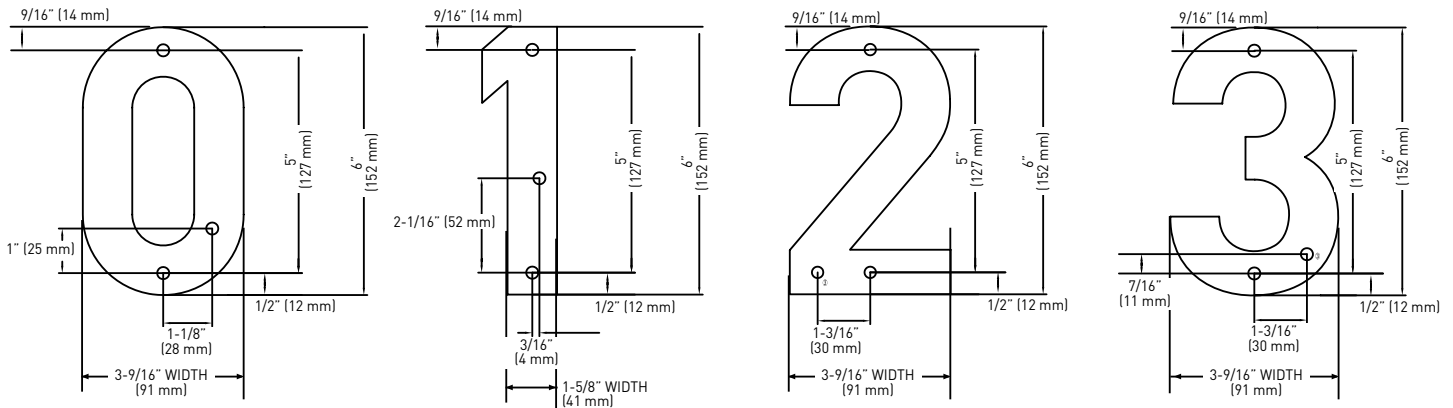

FEATURES

- › CONNECT UP TO 5 HOUSE NUMBERS
- › SOLID ALUMINUM HOUSING WITH POLYESTER POWDER COATING
- › WARM WHITE, 3200K LED LIGHT TECHNOLOGY LASTS A MINIMUM OF 50,000 HOURS (15 YEARS @ 11 HOURS PER DAY)
- › FROSTED ACRYLIC BACKING FOR BRIGHTER, DIFFUSED AND UNIFORM LIGHT DISPERSION
- › WEATHER RESISTANT
- › OPERATING TEMPERATURE: -30°C TO +40°C
- › PIN MOUNTED FOR FLOATING EFFECT AND NO VISIBLE HARDWARE
- › HORIZONTALLY ALIGNED MOUNTING HOLES FOR EASIER INSTALLATION
- SMOOTH ACRYLIC SURFACE FOR EASY CLEANING AND MINIMAL DIRT BUILD-UP
- DISCREET DRAIN HOLE TO PREVENT WATER ACCUMULATION
- POWER SUPPLY SOLD SEPARATELY
- OPTIONAL LIGHT SENSOR SOLD SEPARATELY
- ONE YEAR LIMITED WARRANTY

POWER SUPPLY
25-LEDFPWR

LIGHT SENSOR
25-LEDPHOTO

15/16" (23 mm) DEEP HOUSE NUMBERS

SEE NEXT PAGE FOR CONTINUED SPECIFICATIONS

MEASUREMENTS ARE FOR REFERENCE ONLY. TAYMOR RESERVES THE RIGHT TO CHANGE THE PRODUCT SPECS WITHOUT NOTICE. FOR PRODUCT WARRANTY, PLEASE VISIT TAYMOR WEBSITE FOR DETAILS.