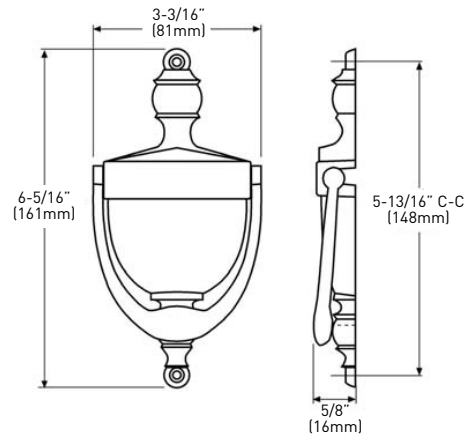

RESIDENTIAL HARDWARE

DOOR KNOCKERS

MODERN DOOR KNOCKER

- ZINC DIE-CAST CONSTRUCTION
- CONCEALED SCREW MOUNT FOR A STREAMLINED LOOK
- STRIKE PLATE AND MOUNTING SCREWS INCLUDED

CARDED

2-1/4" W x 5-1/2" H x 3/4" D
(57 mm W x 140 mm H x 20 mm D)

CARDED

3-3/16" x 6-5/16"
(81 mm x 161 mm)

3
POLISHED
BRASS

25-D4809B

10B+
AGED
BRONZE

25-D4809ORB

15
SATIN
NICKEL

25-D4809SN