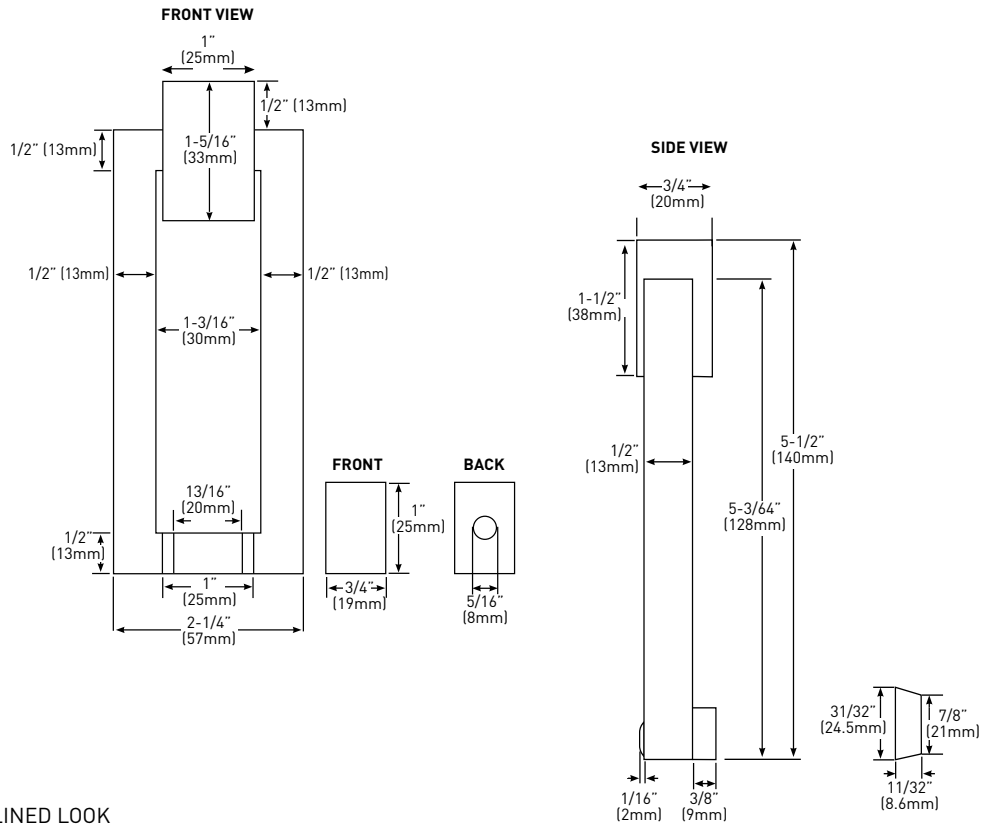

RESIDENTIAL HARDWARE

DOOR KNOCKERS

MODERN DOOR KNOCKER

- ZINC DIE-CAST CONSTRUCTION
- CONCEALED SCREW MOUNT FOR A STREAMLINED LOOK
- STRIKE PLATE AND MOUNTING SCREWS INCLUDED

CARDED

2-1/4" W x 5-1/2" H x 3/4" D
(57 mm W x 140 mm H x 20 mm D)

15
SATIN NICKEL

25-D4810SN

19
BLACK

25-D4810BLK

CASE
PACK

5

CLASSIC DOOR KNOCKER

- ZINC DIE-CAST CONSTRUCTION
- INCLUDES MOUNTING SCREWS IN MATCHING FINISH

CARDED

3-3/16" x 6-5/16"
(81 mm x 161 mm)

3
POLISHED
BRASS

25-D4809B

10B+
AGED
BRONZE

25-D4809ORB

15
SATIN
NICKEL

25-D4809SN