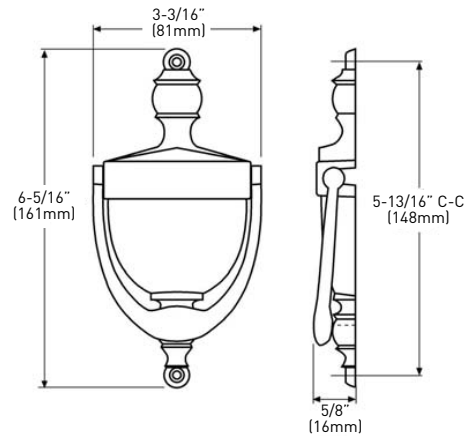

RESIDENTIAL HARDWARE

DOOR KNOCKERS

MODERN DOOR KNOCKER

- ZINC DIE-CAST CONSTRUCTION
- CONCEALED SCREW MOUNT FOR A STREAMLINED LOOK
- STRIKE PLATE AND MOUNTING SCREWS INCLUDED

CARDED

2-1/4" W x 5-1/2" H x 3/4" D
(57 mm W x 140 mm H x 20 mm D)

15 SATIN NICKEL	19 BLACK	26 POLISHED CHROME	CASE PACK
25-D4810SN	25-D4810BLK	25-D4810	5

CLASSIC DOOR KNOCKER

- ZINC DIE-CAST CONSTRUCTION
- INCLUDES MOUNTING SCREWS IN MATCHING FINISH

CARDED

3-3/16" x 6-5/16"
(81 mm x 161 mm)