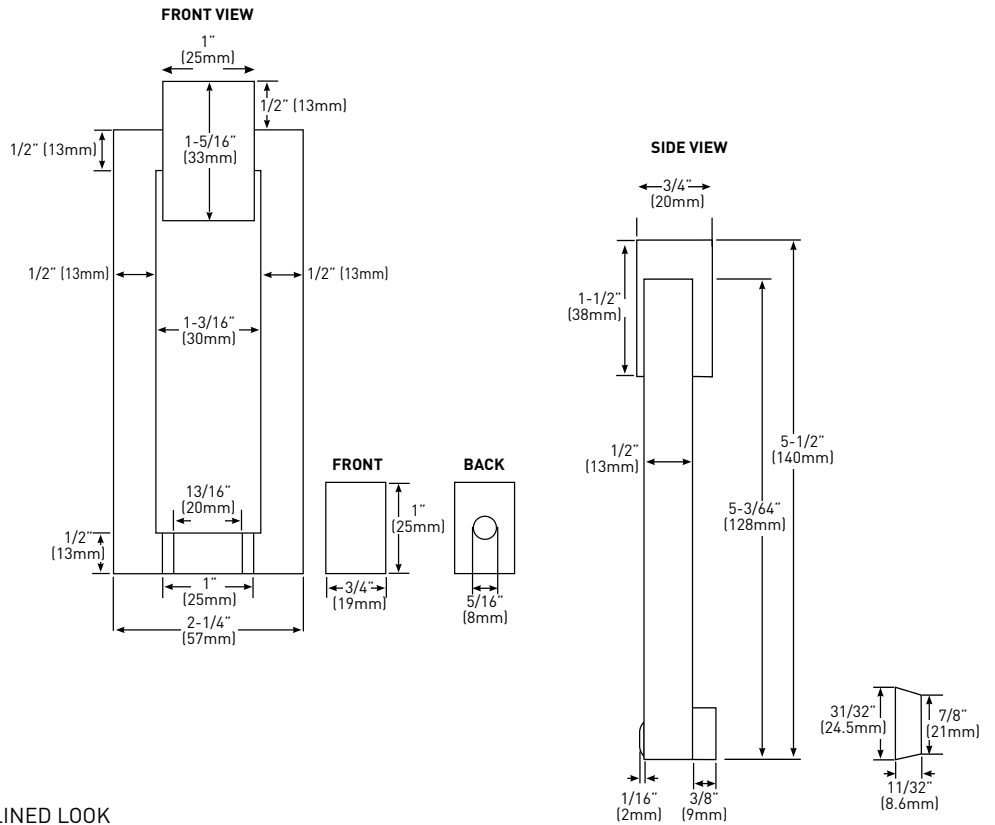

RESIDENTIAL HARDWARE

DOOR KNOCKERS

MODERN DOOR KNOCKER

- ZINC DIE-CAST CONSTRUCTION
- CONCEALED SCREW MOUNT FOR A STREAMLINED LOOK
- STRIKE PLATE AND MOUNTING SCREWS INCLUDED

CARDED

2-1/4" W x 5-1/2" H x 3/4" D
(57 mm W x 140 mm H x 20 mm D)

15 SATIN NICKEL	19 BLACK	26 POLISHED CHROME	CASE PACK
25-D4810SN	25-D4810BLK	25-D4810	5

CLASSIC DOOR KNOCKER

- ZINC DIE-CAST CONSTRUCTION
- INCLUDES MOUNTING SCREWS IN MATCHING FINISH

CARDED

3-3/16" x 6-5/16"
(81 mm x 161 mm)

3 POLISHED BRASS	10B+ AGED BRONZE	15 SATIN NICKEL	CASE PACK
25-D4809B	25-D4809ORB	25-D4809SN	5