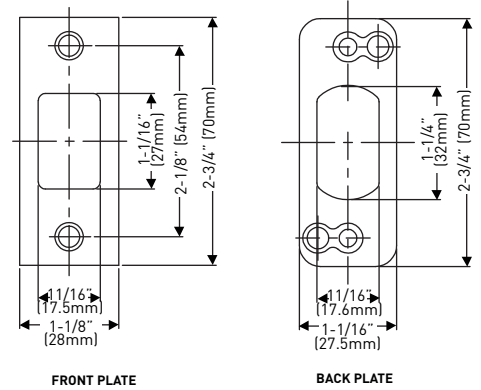

\*A = Single cylinder deadbolt WR5 - 6-in-1 latch - KA3 | \*B = Single cylinder deadbolt, SC4 - 6 pin - 4-in-1 latch, KA | \*C = Single sided interior deadbolt, 6-in-1 latch | \*D = Inside trim

**SINGLE CYLINDER DEADBOLT**

**DOUBLE CYLINDER DEADBOLT**

**TWIST ADJUSTABLE**  
2-3/4" (70mm)  
OR 2-3/8" (60mm)

**SINGLE SIDED INTERIOR DEADBOLT**

**INSIDE TRIM DEADBOLT**

**HIGH SECURITY STRIKE**

**FRONT PLATE**

**BACK PLATE**

**DUST BOX**