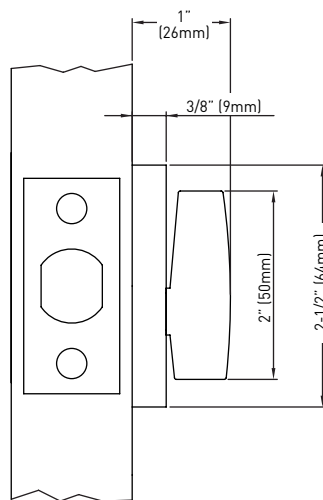

\*A = Single cylinder deadbolt WR5 - 6-in-1 latch - KA3 | \*B = Single cylinder deadbolt, SC4 - 6 pin - 4-in-1 latch, KA | \*C = Single sided interior deadbolt, 6-in-1 latch | \*D = Inside trim

**SINGLE CYLINDER DEADBOLT**

**DOUBLE CYLINDER DEADBOLT**

**TWIST ADJUSTABLE**  
2-3/4" (70mm)  
OR 2-3/8" (60mm)

**SINGLE SIDED INTERIOR DEADBOLT**

**INSIDE TRIM DEADBOLT**

**HIGH SECURITY STRIKE**

**FRONT PLATE**

**BACK PLATE**

**DUST BOX**