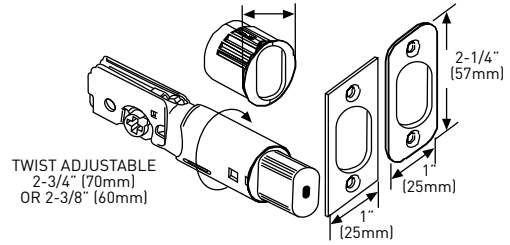

\*A = Single cylinder deadbolt WR5 - 6-in-1 latch - KA3 | \*B = Single cylinder deadbolt, SC4 - 6 pin - 4-in-1 latch, KA | \*C = Single sided interior deadbolt, 6-in-1 latch | \*D = Inside trim

**SINGLE CYLINDER DEADBOLT**

**DOUBLE CYLINDER DEADBOLT**

**TWIST ADJUSTABLE**  
2-3/4" (70mm)  
OR 2-3/8" (60mm)

**SINGLE SIDED INTERIOR DEADBOLT**

**INSIDE TRIM DEADBOLT**

**HIGH SECURITY STRIKE**

**FRONT PLATE**

**BACK PLATE**

**DUST BOX**