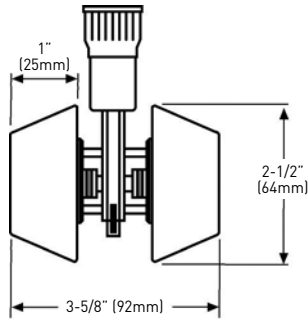

#### OPTIONS – SINGLE & DOUBLE DEADBOLTS

- MAY BE ORDERED WITH 2-WAY ADJUSTABLE SQUARE MORTISE OR RADIUS CORNER LATCHES
- MAY BE ORDERED WITH 6-PIN WR6 OR SC4 COMPATIBLE KEYWAYS

RETAIL PACK	PROFESSIONAL SERIES® SINGLE CYLINDER DEADBOLT - KD / WR5		PROFESSIONAL SERIES® DOUBLE CYLINDER DEADBOLT - KD / WR5	
POLISHED BRASS 3		34-FV416		34-FV417
LIFETIME FINISH POLISHED BRASS 3		34-LTV416		34-LTV417
ANTIQUE BRASS 5		34-FV426		—
AGED BRONZE 10B+		34-FV476		—
SATIN NICKEL 15		34-FV406		34-FV407
ANTIQUE NICKEL 17A		34-FV486		—
MATTE BLACK 19		34-FV416BLK		—
SATIN CHROME 26D		34-FV496		34-FV497
SATIN STAINLESS STEEL 32D		34-FV436		34-FV437
CASE QTY. 4				
BUILDER PACK	A* - KA/SINGLE WR5	B* - KA/SINGLE SC4	C* - INTERIOR DEADBOLT	D* - INSIDE TRIM
POLISHED BRASS 3	33-D4164	—	33-218PB	33-HDBPB
ANTIQUE BRASS 5	33-D4264	—	—	33-HDBAB
ANTIQUE BRASS 5 EXTERIOR/ POLISHED BRASS 3 INTERIOR	33-D42416	—	—	—
AGED BRONZE 10B+	33-D4764	—	33-218ORB	33-HDBORB
SATIN NICKEL 15	33-D4064	33-D420	33-218SN	33-HDBSN
ANTIQUE NICKEL 17A	33-D4864	—	33-218AN	33-HDBAN
MATTE BLACK 19	33-D4164BLK	—	—	33-HDBBLK
POLISHED CHROME 26	33-D4664PC	33-D440PC	33-218PCH	33-HDBPC
SATIN CHROME 26D	33-D4964	33-D470	33-218SC	33-HDBDC
SATIN STAINLESS STEEL 32D	33-D4364	33-D450	33-218SS	33-HDBSS
CASE QTY.	18	18	20	50

\*A = Single cylinder deadbolt WR5 - 6-in-1 latch - KA3 | \*B = Single cylinder deadbolt, SC4 - 6 pin - 4-in-1 latch, KA | \*C = Single sided interior deadbolt, 6-in-1 latch | \*D = Inside trim

**SINGLE CYLINDER DEADBOLT**

**DOUBLE CYLINDER DEADBOLT**

**TWIST ADJUSTABLE**  
2-3/4" (70mm)  
OR 2-3/8" (60mm)

**SINGLE SIDED INTERIOR DEADBOLT**

**INSIDE TRIM DEADBOLT**

**HIGH SECURITY STRIKE**

**FRONT PLATE**

**BACK PLATE**

**DUST BOX**