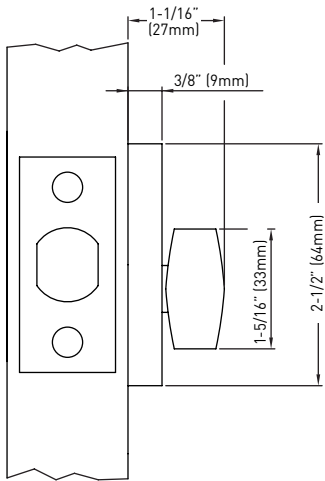

\*A = Single cylinder deadbolt WR5 - 6-in-1 latch - KA3 | \*B = Single cylinder deadbolt, SC4 - 6 pin - 4-in-1 latch, KA | \*C = Single sided interior deadbolt, 6-in-1 latch | \*D = Inside trim

**SINGLE CYLINDER DEADBOLT**

**DOUBLE CYLINDER DEADBOLT**

**TWIST ADJUSTABLE**  
2-3/4" (70mm)  
OR 2-3/8" (60mm)

**SINGLE SIDED INTERIOR DEADBOLT**

**INSIDE TRIM DEADBOLT**

**HIGH SECURITY STRIKE**

**FRONT PLATE**

**BACK PLATE**

**DUST BOX**