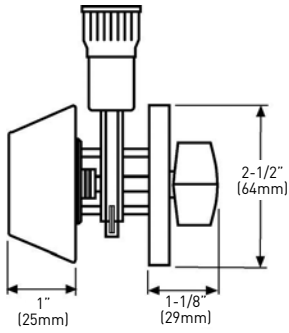

SINGLE CYLINDER DEADBOLT