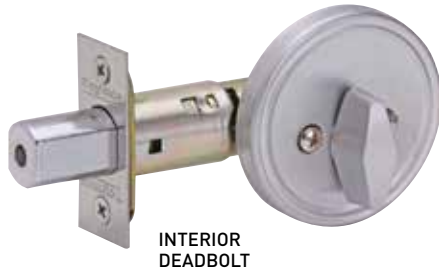

DEADBOLTS

PROFESSIONAL SERIES® DEADBOLTS

GRADE
3

ANSI GRADE 3

KEYING SERVICES AVAILABLE

WR5 keyway, Retail Pack is Keyed Different; Combo Set and Builder Pack are Keyed Alike.

FIRE RATING AVAILABLE

Optional 20-minute fire rating. A fire can must be ordered in conjunction with a deadbolt. Deadbolt must be installed in a 2-1/8" bore hole. May also be ordered with a cUL/UL approved 3-hour fire rated square mortise latch.

SPECIFICATIONS

- HARDENED "CUT-PROOF" STEEL PIN
- 6-IN-1 LATCH
- LIMITED LIFETIME MECHANICAL WARRANTY
- 5 YEAR FINISH WARRANTY

SPECIFICATIONS - KEYED ONLY

- TWO PIECE ANTI-TORQUE CYLINDER
- TWO 3" STRIKE SCREWS FOR INCREASED SECURITY
- HIGH SECURITY STRIKE STANDARD
- SOLID BRASS CYLINDER
- ANTI-SLIP COLLAR (REMOVABLE FOR 1-1/2" BORE HOLES)

OPTIONS – SINGLE & DOUBLE DEADBOLTS

- MAY BE ORDERED WITH 2-WAY ADJUSTABLE SQUARE MORTISE OR RADIUS CORNER LATCHES
- MAY BE ORDERED WITH 6-PIN WR6 OR SC4 COMPATIBLE KEYWAYS

RETAIL PACK	PROFESSIONAL SERIES® SINGLE CYLINDER DEADBOLT - KD / WR5		PROFESSIONAL SERIES® DOUBLE CYLINDER DEADBOLT - KD / WR5	
POLISHED BRASS 3		34-FV416		34-FV417
LIFETIME FINISH POLISHED BRASS 3		34-LTV416		34-LTV417
ANTIQUE BRASS 5		34-FV426		—
AGED BRONZE 10B+		34-FV476		—
SATIN NICKEL 15		34-FV406		34-FV407
ANTIQUE NICKEL 17A		34-FV486		—
MATTE BLACK 19		34-FV416BLK		—
SATIN CHROME 26D		34-FV496		34-FV497
SATIN STAINLESS STEEL 32D		34-FV436		34-FV437
CASE QTY. 4				
BUILDER PACK	A* - KA/SINGLE WR5	B* - KA/SINGLE SC4	C* - INTERIOR DEADBOLT	D* - INSIDE TRIM
POLISHED BRASS 3	33-D4164	—	33-218PB	33-HDBPB
ANTIQUE BRASS 5	33-D4264	—	—	33-HDBAB
ANTIQUE BRASS 5 EXTERIOR/ POLISHED BRASS 3 INTERIOR	33-D42416	—	—	—
AGED BRONZE 10B+	33-D4764	—	33-218ORB	33-HDBORB
SATIN NICKEL 15	33-D4064	33-D420	33-218SN	33-HDBSN
ANTIQUE NICKEL 17A	33-D4864	—	33-218AN	33-HDBAN
MATTE BLACK 19	33-D4164BLK	—	—	33-HDBBLK
POLISHED CHROME 26	33-D4664PC	33-D440PC	33-218PCH	33-HDBPC
SATIN CHROME 26D	33-D4964	33-D470	33-218SC	33-HDBDC
SATIN STAINLESS STEEL 32D	33-D4364	33-D450	33-218SS	33-HDBSS
CASE QTY.	18	18	20	50

*A = Single cylinder deadbolt WR5 - 6-in-1 latch - KA3 | *B = Single cylinder deadbolt, SC4 - 6 pin - 4-in-1 latch, KA | *C = Single sided interior deadbolt, 6-in-1 latch | *D = Inside trim