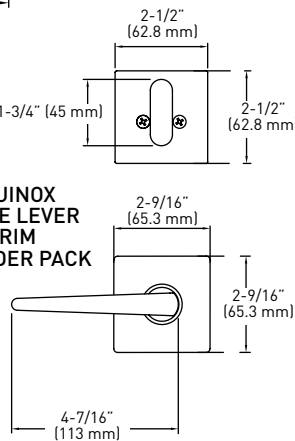

FULL KEYING SERVICES AVAILABLE

WR5 keyway, packaged in Keyed Different.

SPECIFICATIONS

- > TRIM KIT AVAILABLE FOR 2-1/4" DOORS
- > 6-IN-1 ADJUSTABLE DEADBOLT LATCH AND FIXED SPRING LATCH
- > DEADBOLT FITS 2-1/8" OR 1-1/2" BORE HOLE
- > ALL HANDLESETS ARE PACKAGED WITH 1-3/4" x 2-1/4" FULL LIP RADIUS CORNER "D" STRIKES AS STANDARD WITH HIGH SECURITY RADIUS CORNER STRIKE 1-1/8" x 2-3/4"
- > LIFETIME MECHANICAL WARRANTY
- > 5 YEAR FINISH WARRANTY

STRAIT HANDLESET	SATIN NICKEL 15	POLISHED CHROME 26	SATIN CHROME 26D	CASE PACK
EQUINOX LEVER INSIDE TRIM				
BUILDER PACK - 6-IN-1 ADJUSTABLE LATCH - KD	33-0766	33-0726	33-0746	6
RETAIL PACK - 6-IN-1 ADJUSTABLE LATCH - KD	34-FV0766	34-FV0726	N/A	4

6-IN-1 ADJUSTABLE DEADBOLT LATCH

6-IN-1 FIXED HANDLESET LATCH

**EQUINOX
INSIDE LEVER**

**EQUINOX
INSIDE LEVER
TRIM
- BUILDER PACK**

**EQUINOX
INSIDE LEVER
TRIM
- RETAIL PACK**