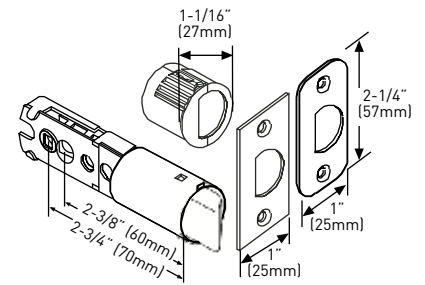

6-IN-1 FIXED HANDLESET LATCH