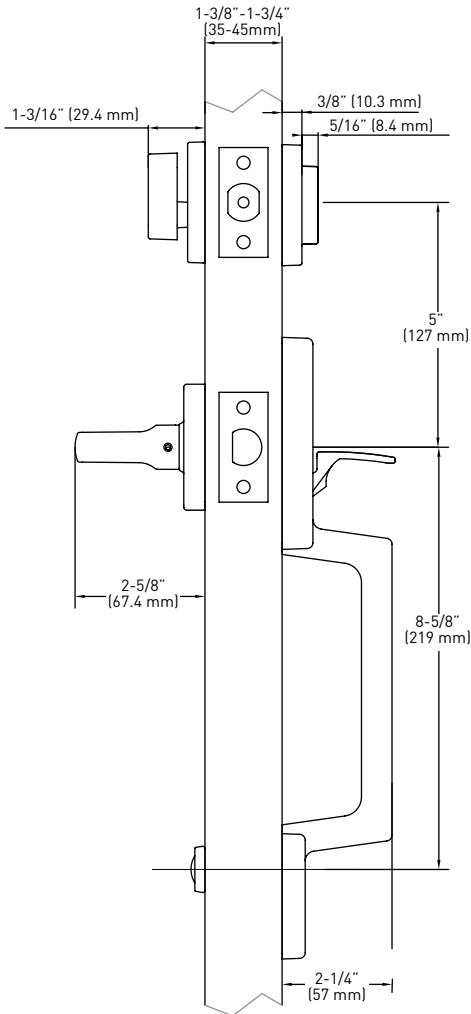

FULL KEYING SERVICES AVAILABLE

WR5 keyway, packaged in Keyed Different.

SPECIFICATIONS

- > TRIM KIT AVAILABLE FOR 2-1/4" DOORS
- > 6-IN-1 ADJUSTABLE DEADBOLT LATCH AND FIXED SPRING LATCH
- > DEADBOLT FITS 2-1/8" OR 1-1/2" BORE HOLE
- > ALL HANDLESETS ARE PACKAGED WITH 1-3/4" x 2-1/4" FULL LIP RADIUS CORNER "D" STRIKES AS STANDARD WITH HIGH SECURITY RADIUS CORNER STRIKE 1-1/8" x 2-3/4"
- > LIFETIME MECHANICAL WARRANTY
- > 5 YEAR FINISH WARRANTY

STRAIT HANDLESET	SATIN NICKEL 15	POLISHED CHROME 26	SATIN CHROME 26D	CASE PACK
EQUINOX LEVER INSIDE TRIM				
BUILDER PACK - 6-IN-1 ADJUSTABLE LATCH - KD	33-0766	33-0726	33-0746	6
RETAIL PACK - 6-IN-1 ADJUSTABLE LATCH - KD	34-FV0766	34-FV0726	N/A	4

6-IN-1 ADJUSTABLE DEADBOLT LATCH

6-IN-1 FIXED HANDLESET LATCH

**EQUINOX
INSIDE LEVER**

**EQUINOX
INSIDE LEVER
TRIM
- BUILDER PACK**

**EQUINOX
INSIDE LEVER
TRIM
- RETAIL PACK**