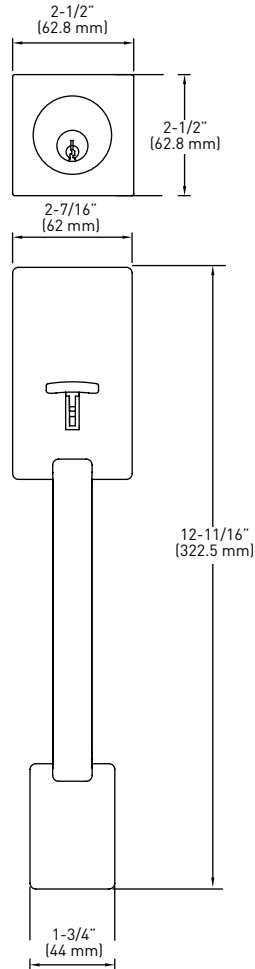

STRAIT

PROFESSIONAL SERIES® HANDLESET

EQUINOX
INSIDE LEVER
- BUILDER PACK

EQUINOX
INSIDE LEVER
- RETAIL PACK

GRADE
3

ANSI GRADE 3

EXTENSION KIT AVAILABLE

Optional Extension Kit works to accommodate doors that are 2-1/4" thick.

FULL KEYING SERVICES AVAILABLE

WR5 keyway, packaged in Keyed Different.

SPECIFICATIONS

- > TRIM KIT AVAILABLE FOR 2-1/4" DOORS
- > 6-IN-1 ADJUSTABLE DEADBOLT LATCH AND FIXED SPRING LATCH
- > DEADBOLT FITS 2-1/8" OR 1-1/2" BORE HOLE
- > ALL HANDLESETS ARE PACKAGED WITH 1-3/4" x 2-1/4" FULL LIP RADIUS CORNER "D" STRIKES AS STANDARD WITH HIGH SECURITY RADIUS CORNER STRIKE 1-1/8" x 2-3/4"
- > LIFETIME MECHANICAL WARRANTY
- > 5 YEAR FINISH WARRANTY

STRAIT HANDLESET	SATIN NICKEL 15	POLISHED CHROME 26	SATIN CHROME 26D	CASE PACK
EQUINOX LEVER INSIDE TRIM				
BUILDER PACK - 6-IN-1 ADJUSTABLE LATCH - KD	33-0766	33-0726	33-0746	6
RETAIL PACK - 6-IN-1 ADJUSTABLE LATCH - KD	34-FV0766	34-FV0726	N/A	4

6-IN-1 ADJUSTABLE DEADBOLT LATCH

6-IN-1 FIXED HANDLESET LATCH

**EQUINOX
INSIDE LEVER**

**EQUINOX
INSIDE LEVER
TRIM
- BUILDER PACK**

**EQUINOX
INSIDE LEVER
TRIM
- RETAIL PACK**