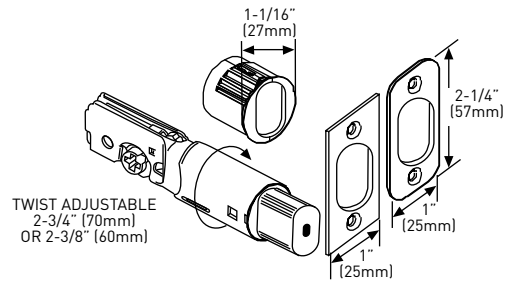

STRAIT

PROFESSIONAL SERIES® HANDLESET

EQUINOX
INSIDE LEVER
- BUILDER PACK

EQUINOX
INSIDE LEVER
- RETAIL PACK

GRADE
3

ANSI GRADE 3

EXTENSION KIT AVAILABLE

Optional Extension Kit works to accommodate doors that are 2-1/4" thick.

FULL KEYING SERVICES AVAILABLE

WR5 keyway, packaged in Keyed Different.

SPECIFICATIONS

- > TRIM KIT AVAILABLE FOR 2-1/4" DOORS
- > 6-IN-1 ADJUSTABLE DEADBOLT LATCH AND FIXED SPRING LATCH
- > DEADBOLT FITS 2-1/8" OR 1-1/2" BORE HOLE
- > ALL HANDLESETS ARE PACKAGED WITH 1-3/4" x 2-1/4" FULL LIP RADIUS CORNER "D" STRIKES AS STANDARD WITH HIGH SECURITY RADIUS CORNER STRIKE 1-1/8" x 2-3/4"
- > LIFETIME MECHANICAL WARRANTY
- > 5 YEAR FINISH WARRANTY

STRAIT HANDLESET	SATIN NICKEL 15	POLISHED CHROME 26	SATIN CHROME 26D	CASE PACK
EQUINOX LEVER INSIDE TRIM				
BUILDER PACK - 6-IN-1 ADJUSTABLE LATCH - KD	33-0766	33-0726	33-0746	6
RETAIL PACK - 6-IN-1 ADJUSTABLE LATCH - KD	34-FV0766	34-FV0726	N/A	4

6-IN-1 ADJUSTABLE DEADBOLT LATCH

6-IN-1 FIXED HANDLESET LATCH

**EQUINOX
INSIDE LEVER**

**EQUINOX
INSIDE LEVER
TRIM
- BUILDER PACK**

**EQUINOX
INSIDE LEVER
TRIM
- RETAIL PACK**