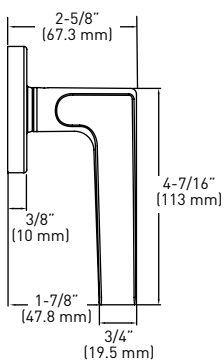

FULL KEYING SERVICES AVAILABLE

WR5 keyway, packaged in Keyed Different.

SPECIFICATIONS

- > TRIM KIT AVAILABLE FOR 2-1/4" DOORS
- > 6-IN-1 ADJUSTABLE DEADBOLT LATCH AND FIXED SPRING LATCH
- > DEADBOLT FITS 2-1/8" OR 1-1/2" BORE HOLE
- > ALL HANDLESETS ARE PACKAGED WITH 1-3/4" x 2-1/4" FULL LIP RADIUS CORNER "D" STRIKES AS STANDARD WITH HIGH SECURITY RADIUS CORNER STRIKE 1-1/8" x 2-3/4"
- > LIFETIME MECHANICAL WARRANTY
- > 5 YEAR FINISH WARRANTY

STRAIT HANDLESET	SATIN NICKEL 15	POLISHED CHROME 26	SATIN CHROME 26D	CASE PACK
EQUINOX LEVER INSIDE TRIM				
BUILDER PACK - 6-IN-1 ADJUSTABLE LATCH - KD	33-0766	33-0726	33-0746	6
RETAIL PACK - 6-IN-1 ADJUSTABLE LATCH - KD	34-FV0766	34-FV0726	N/A	4

6-IN-1 ADJUSTABLE DEADBOLT LATCH

6-IN-1 FIXED HANDLESET LATCH

**EQUINOX
INSIDE LEVER**

**EQUINOX
INSIDE LEVER
TRIM
- BUILDER PACK**

**EQUINOX
INSIDE LEVER
TRIM
- RETAIL PACK**