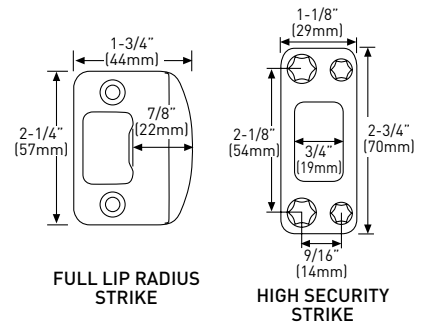

STRAIT

PROFESSIONAL SERIES® HANDLESET

EQUINOX
INSIDE LEVER
- BUILDER PACK

EQUINOX
INSIDE LEVER
- RETAIL PACK

GRADE
3

ANSI GRADE 3

EXTENSION KIT AVAILABLE

Optional Extension Kit works to accommodate doors that are 2-1/4" thick.

FULL KEYING SERVICES AVAILABLE

WR5 keyway, packaged in Keyed Different.

SPECIFICATIONS

- > TRIM KIT AVAILABLE FOR 2-1/4" DOORS
- > 6-IN-1 ADJUSTABLE DEADBOLT LATCH AND FIXED SPRING LATCH
- > DEADBOLT FITS 2-1/8" OR 1-1/2" BORE HOLE
- > ALL HANDLESETS ARE PACKAGED WITH 1-3/4" x 2-1/4" FULL LIP RADIUS CORNER "D" STRIKES AS STANDARD WITH HIGH SECURITY RADIUS CORNER STRIKE 1-1/8" x 2-3/4"
- > LIFETIME MECHANICAL WARRANTY
- > 5 YEAR FINISH WARRANTY

STRAIT HANDLESET	SATIN NICKEL 15	POLISHED CHROME 26	SATIN CHROME 26D	CASE PACK
EQUINOX LEVER INSIDE TRIM				
BUILDER PACK - 6-IN-1 ADJUSTABLE LATCH - KD	33-0766	33-0726	33-0746	6
RETAIL PACK - 6-IN-1 ADJUSTABLE LATCH - KD	34-FV0766	34-FV0726	N/A	4

6-IN-1 ADJUSTABLE DEADBOLT LATCH

6-IN-1 FIXED HANDLESET LATCH

**EQUINOX
INSIDE LEVER**

**EQUINOX
INSIDE LEVER
TRIM
- BUILDER PACK**

**EQUINOX
INSIDE LEVER
TRIM
- RETAIL PACK**