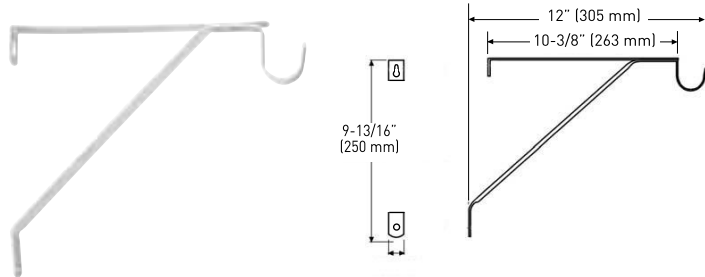

RESIDENTIAL HARDWARE

CLOSET AND CABINET HARDWARE

ADJUSTABLE SHELF & ROD SUPPORT

- > FOR SHELF UP TO 12" (305 mm) WIDE & ROD UP TO 1-1/2" (38 mm) DIAMETER
- > COMPLETE WITH SCREWS
- > STEEL

UPC LABEL

WHITE ENAMEL

CASE PACK

ADJUSTABLE SHELF & ROD SUPPORT

25-2800

20

FIXED HEAVY DUTY SHELF & ROD SUPPORT

- > FOR SHELF UP TO 12" (305 mm) WIDE & ROD UP TO 1-1/2" (38 mm) DIAMETER
- > COMPLETE WITH SCREWS
- > STEEL

UPC LABEL

WHITE ENAMEL

CASE PACK

FIXED HEAVY DUTY SHELF & ROD SUPPORT

25-2810

20

FIXED HEAVY DUTY SHELF SUPPORT ONLY

- > FOR SHELF UP TO 12" (305 mm) WIDE
- > COMPLETE WITH SCREWS
- > STEEL

UPC LABEL