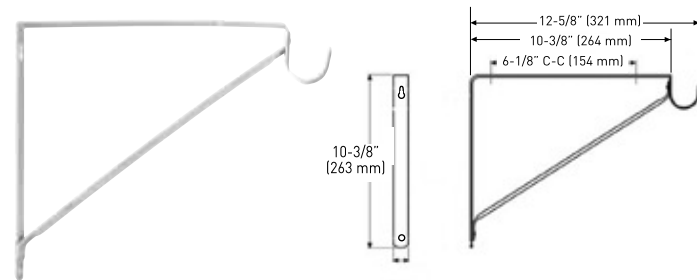

RESIDENTIAL HARDWARE

CLOSET AND CABINET HARDWARE

ADJUSTABLE SHELF & ROD SUPPORT

- > FOR SHELF UP TO 12" (305 mm) WIDE & ROD UP TO 1-1/2" (38 mm) DIAMETER
- > COMPLETE WITH SCREWS
- > STEEL

UPC LABEL

WHITE ENAMEL

CASE PACK

ADJUSTABLE SHELF & ROD SUPPORT

25-2800

20

FIXED HEAVY DUTY SHELF & ROD SUPPORT

- > FOR SHELF UP TO 12" (305 mm) WIDE & ROD UP TO 1-1/2" (38 mm) DIAMETER
- > COMPLETE WITH SCREWS
- > STEEL

UPC LABEL

WHITE ENAMEL

CASE PACK

FIXED HEAVY DUTY SHELF & ROD SUPPORT

25-2810

20

FIXED HEAVY DUTY SHELF SUPPORT ONLY

- > FOR SHELF UP TO 12" (305 mm) WIDE
- > COMPLETE WITH SCREWS
- > STEEL

UPC LABEL