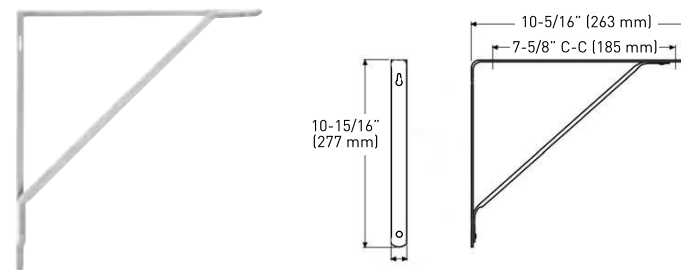

RESIDENTIAL HARDWARE

CLOSET AND CABINET HARDWARE

ADJUSTABLE SHELF & ROD SUPPORT

- > FOR SHELF UP TO 12" (305 mm) WIDE & ROD UP TO 1-1/2" (38 mm) DIAMETER
- > COMPLETE WITH SCREWS
- > STEEL

UPC LABEL

WHITE ENAMEL

CASE PACK

ADJUSTABLE SHELF & ROD SUPPORT

25-2800

20

FIXED HEAVY DUTY SHELF & ROD SUPPORT

- > FOR SHELF UP TO 12" (305 mm) WIDE & ROD UP TO 1-1/2" (38 mm) DIAMETER
- > COMPLETE WITH SCREWS
- > STEEL

UPC LABEL

WHITE ENAMEL

CASE PACK

FIXED HEAVY DUTY SHELF & ROD SUPPORT

25-2810

20

FIXED HEAVY DUTY SHELF SUPPORT ONLY

- > FOR SHELF UP TO 12" (305 mm) WIDE
- > COMPLETE WITH SCREWS
- > STEEL

UPC LABEL

WHITE ENAMEL

CASE PACK

FIXED HEAVY DUTY SHELF SUPPORT ONLY

25-2815

20