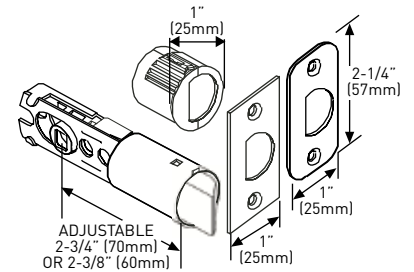

26D
SATIN
CHROME

PASSAGE
HALL/CLOSET

PRIVACY
BED/BATH
INSIDE PUSH BUTTON
WITH AUTO RELEASE

DUMMY
LEVERSET

FEATURES

- CONCEALED SCREW MOUNT
- PUSH BUTTON AUTO-RELEASE ON PRIVACY FUNCTION
- FULLY REVERSIBLE ON PRIVACY & PASSAGE FUNCTIONS
- 45° LATCH RETRACTION
- 6-IN-1 LATCH STANDARD
- BUILT-IN SHIELD TO REDUCE SLIPPAGE AND PRYING FOR MAXIMUM SECURITY
- ANSI GRADE 3
- 1-3/4" x 2-1/4" FULL LIP RADIUS CORNER STRIKE WITH ADJUSTABLE TAB STANDARD
- FOR 2-1/8" DOOR BORE HOLES
- FOR 1-3/8" TO 1-3/4" THICK DOORS
- LIFETIME MECHANICAL AND FINISH WARRANTY

Premier

COPENHAGEN

PREMIER SERIES
LEVERSET

45° 6-IN-1 DRIVE-IN/SQUARE MORTISE/RADIUS MORTISE

6-IN-1 PRIVACY/PASSAGE LATCH

FULL LIP RADIUS STRIKE

FIRE RATING OPTION

- LEVERSET LOCKS ARE AVAILABLE FOR 20 MINUTE FIRE RATING. AN APPROVED FIRECAN MAY BE ORDERED IN CONJUNCTION WITH LOCKS TO MEET BUILDING CODE REQUIREMENTS FOR 20 MINUTE FIRE RATING STANDARDS. THESE FIRECANS MUST BE ORDERED WITH THE DOOR LOCKS AND ARE NOT SOLD SEPARATELY.