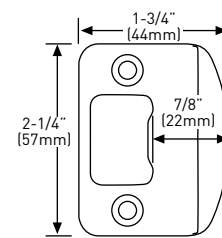

26D
SATIN
CHROME

PASSAGE
HALL/CLOSET

PRIVACY
BED/BATH
INSIDE PUSH BUTTON
WITH AUTO RELEASE

DUMMY
LEVERSET

FEATURES

- CONCEALED SCREW MOUNT
- PUSH BUTTON AUTO-RELEASE ON PRIVACY FUNCTION
- FULLY REVERSIBLE ON PRIVACY & PASSAGE FUNCTIONS
- 45° LATCH RETRACTION
- 6-IN-1 LATCH STANDARD
- BUILT-IN SHIELD TO REDUCE SLIPPAGE AND PRYING FOR MAXIMUM SECURITY
- ANSI GRADE 3
- 1-3/4" x 2-1/4" FULL LIP RADIUS CORNER STRIKE WITH ADJUSTABLE TAB STANDARD
- FOR 2-1/8" DOOR BORE HOLES
- FOR 1-3/8" TO 1-3/4" THICK DOORS
- LIFETIME MECHANICAL AND FINISH WARRANTY

Premier

COPENHAGEN

PREMIER SERIES
LEVERSET

45° 6-IN-1 DRIVE-IN/SQUARE MORTISE/RADIUS MORTISE

6-IN-1 PRIVACY/PASSAGE LATCH

FULL LIP RADIUS STRIKE

FIRE RATING OPTION

- LEVERSET LOCKS ARE AVAILABLE FOR 20 MINUTE FIRE RATING. AN APPROVED FIRECAN MAY BE ORDERED IN CONJUNCTION WITH LOCKS TO MEET BUILDING CODE REQUIREMENTS FOR 20 MINUTE FIRE RATING STANDARDS. THESE FIRECANS MUST BE ORDERED WITH THE DOOR LOCKS AND ARE NOT SOLD SEPARATELY.

BOX PACK	AGED BRONZE 10B+	SATIN NICKEL 15	POLISHED CHROME 26	SATIN CHROME 26D	CASE QTY
Privacy	-	30-D004724SN	30-D004724PC	30-D004724SC	20
Passage	-	30-D004734SN	30-D004734PC	30-D004734SC	20
Inside trim RH	-	30-HL0047SNR	30-HL0047PCR	30-HL0047SCR	20
Inside trim LH	-	30-HL0047SNL	30-HL0047PCL	30-HL0047SCL	20
RETAIL PACK					
Privacy	31-FV004724BRN	31-FV004724SN	-	-	4
Passage	31-FV004734BRN	31-FV004734SN	-	-	4
Dummy RH	-	31-474SNR	31-474PCR	31-474SCR	16
Dummy LH	-	31-474SNL	31-474PCL	31-474SCL	16