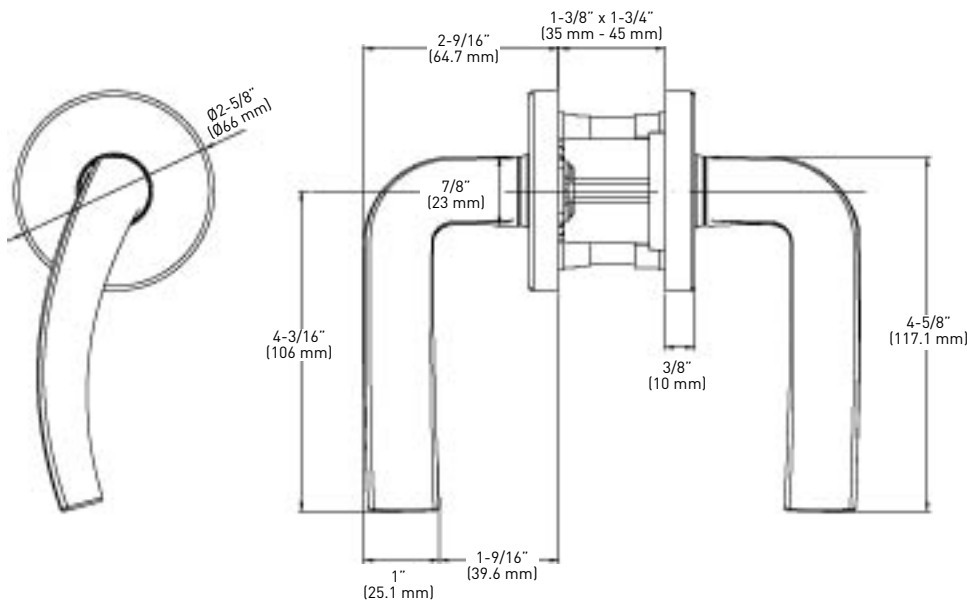

26D
SATIN
CHROME

PASSAGE
HALL/CLOSET

PRIVACY
BED/BATH
INSIDE PUSH BUTTON
WITH AUTO RELEASE

DUMMY
LEVERSET

FEATURES

- CONCEALED SCREW MOUNT
- PUSH BUTTON AUTO-RELEASE ON PRIVACY FUNCTION
- FULLY REVERSIBLE ON PRIVACY & PASSAGE FUNCTIONS
- 45° LATCH RETRACTION
- 6-IN-1 LATCH STANDARD
- BUILT-IN SHIELD TO REDUCE SLIPPAGE AND PRYING FOR MAXIMUM SECURITY
- ANSI GRADE 3
- 1-3/4" x 2-1/4" FULL LIP RADIUS CORNER STRIKE WITH ADJUSTABLE TAB STANDARD
- FOR 2-1/8" DOOR BORE HOLES
- FOR 1-3/8" TO 1-3/4" THICK DOORS
- LIFETIME MECHANICAL AND FINISH WARRANTY

Premier

COPENHAGEN

PREMIER SERIES
LEVERSET

45° 6-IN-1 DRIVE-IN/SQUARE MORTISE/RADIUS MORTISE

6-IN-1 PRIVACY/PASSAGE LATCH

FULL LIP RADIUS STRIKE

FIRE RATING OPTION

- LEVERSET LOCKS ARE AVAILABLE FOR 20 MINUTE FIRE RATING. AN APPROVED FIRECAN MAY BE ORDERED IN CONJUNCTION WITH LOCKS TO MEET BUILDING CODE REQUIREMENTS FOR 20 MINUTE FIRE RATING STANDARDS. THESE FIRECANS MUST BE ORDERED WITH THE DOOR LOCKS AND ARE NOT SOLD SEPARATELY.

BOX PACK	AGED BRONZE 10B+	SATIN NICKEL 15	POLISHED CHROME 26	SATIN CHROME 26D	CASE QTY
Privacy	-	30-D004724SN	30-D004724PC	30-D004724SC	20
Passage	-	30-D004734SN	30-D004734PC	30-D004734SC	20
Inside trim RH	-	30-HL0047SNR	30-HL0047PCR	30-HL0047SCR	20
Inside trim LH	-	30-HL0047SNL	30-HL0047PCL	30-HL0047SCL	20
RETAIL PACK					
Privacy	31-FV004724BRN	31-FV004724SN	-	-	4
Passage	31-FV004734BRN	31-FV004734SN	-	-	4
Dummy RH	-	31-474SNR	31-474PCR	31-474SCR	16
Dummy LH	-	31-474SNL	31-474PCL	31-474SCL	16