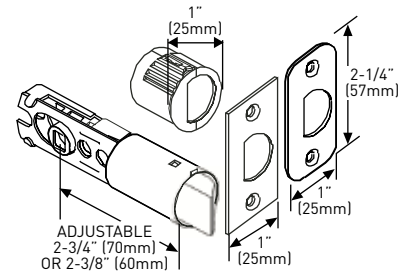

26  
POLISHED  
CHROME

26D  
SATIN  
CHROME

FEATURES

- CONCEALED SCREW MOUNT
- PUSH BUTTON AUTO-RELEASE ON PRIVACY FUNCTION
- FULLY REVERSIBLE ON PRIVACY & PASSAGE FUNCTIONS
- 45° LATCH RETRACTION
- 6-IN-1 LATCH STANDARD
- BUILT-IN SHIELD TO REDUCE SLIPPAGE AND PRYING FOR MAXIMUM SECURITY
- ANSI GRADE 3
- 1-3/4" x 2-1/4" FULL LIP RADIUS CORNER STRIKE WITH ADJUSTABLE TAB STANDARD
- FOR 2-1/8" DOOR BORE HOLES
- FOR 1-3/8" TO 1-3/4" THICK DOORS
- LIFETIME MECHANICAL AND FINISH WARRANTY

45° 6-IN-1 DRIVE-IN/SQUARE MORTISE/RADIUS MORTISE

6-IN-1 PRIVACY/PASSAGE LATCH

FULL LIP RADIUS STRIKE

**FIRE RATING OPTION**

- LEVERSET LOCKS ARE AVAILABLE FOR 20 MINUTE FIRE RATING. AN APPROVED FIRECAN MAY BE ORDERED IN CONJUNCTION WITH LOCKS TO MEET BUILDING CODE REQUIREMENTS FOR 20 MINUTE FIRE RATING STANDARDS. THESE FIRECANS MUST BE ORDERED WITH THE DOOR LOCKS AND ARE NOT SOLD SEPARATELY.