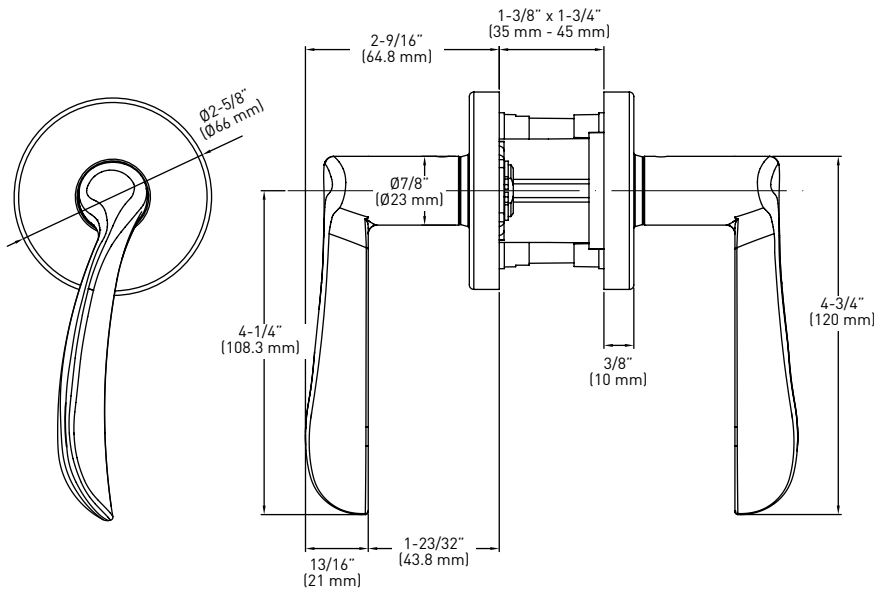

26  
POLISHED  
CHROME

26D  
SATIN  
CHROME

FEATURES

- CONCEALED SCREW MOUNT
- PUSH BUTTON AUTO-RELEASE ON PRIVACY FUNCTION
- FULLY REVERSIBLE ON PRIVACY & PASSAGE FUNCTIONS
- 45° LATCH RETRACTION
- 6-IN-1 LATCH STANDARD
- BUILT-IN SHIELD TO REDUCE SLIPPAGE AND PRYING FOR MAXIMUM SECURITY
- ANSI GRADE 3
- 1-3/4" x 2-1/4" FULL LIP RADIUS CORNER STRIKE WITH ADJUSTABLE TAB STANDARD
- FOR 2-1/8" DOOR BORE HOLES
- FOR 1-3/8" TO 1-3/4" THICK DOORS
- LIFETIME MECHANICAL AND FINISH WARRANTY

45° 6-IN-1 DRIVE-IN/SQUARE MORTISE/RADIUS MORTISE

6-IN-1 PRIVACY/PASSAGE LATCH

FULL LIP RADIUS STRIKE

**FIRE RATING OPTION**

- LEVERSET LOCKS ARE AVAILABLE FOR 20 MINUTE FIRE RATING. AN APPROVED FIRECAN MAY BE ORDERED IN CONJUNCTION WITH LOCKS TO MEET BUILDING CODE REQUIREMENTS FOR 20 MINUTE FIRE RATING STANDARDS. THESE FIRECANS MUST BE ORDERED WITH THE DOOR LOCKS AND ARE NOT SOLD SEPARATELY.

BOX PACK	SATIN NICKEL 15	POLISHED CHROME 26	SATIN CHROME 26D	CASE QTY
Privacy	30-D004524SN	30-D004524PC	30-D004524SC	20
Passage	30-D004534SN	30-D004534PC	30-D004534SC	20
Inside trim RH	30-HL00455NR	30-HL0045PCR	30-HL0045SCR	20
Inside trim LH	30-HL0045SNL	30-HL0045PCL	30-HL0045SCL	20
<b>RETAIL PACK</b>				
Privacy	31-FV004524SN	-	31-FV004524SC	4
Passage	31-FV004534SN	-	31-FV004534SC	4
Dummy RH	31-454SNR	31-454PCR	31-454SCR	16
Dummy LH	31-454SNL	31-454PCL	31-454SCL	16