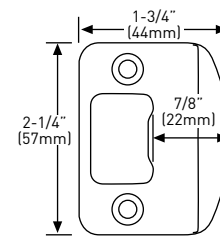

26  
POLISHED  
CHROME

26D  
SATIN  
CHROME

FEATURES

- CONCEALED SCREW MOUNT
- PUSH BUTTON AUTO-RELEASE ON PRIVACY FUNCTION
- FULLY REVERSIBLE ON PRIVACY & PASSAGE FUNCTIONS
- 45° LATCH RETRACTION
- 6-IN-1 LATCH STANDARD
- BUILT-IN SHIELD TO REDUCE SLIPPAGE AND PRYING FOR MAXIMUM SECURITY
- ANSI GRADE 3
- 1-3/4" x 2-1/4" FULL LIP RADIUS CORNER STRIKE WITH ADJUSTABLE TAB STANDARD
- FOR 2-1/8" DOOR BORE HOLES
- FOR 1-3/8" TO 1-3/4" THICK DOORS
- LIFETIME MECHANICAL AND FINISH WARRANTY

45° 6-IN-1 DRIVE-IN/SQUARE MORTISE/RADIUS MORTISE

6-IN-1 PRIVACY/PASSAGE LATCH

FULL LIP RADIUS STRIKE

**FIRE RATING OPTION**

- LEVERSET LOCKS ARE AVAILABLE FOR 20 MINUTE FIRE RATING. AN APPROVED FIRECAN MAY BE ORDERED IN CONJUNCTION WITH LOCKS TO MEET BUILDING CODE REQUIREMENTS FOR 20 MINUTE FIRE RATING STANDARDS. THESE FIRECANS MUST BE ORDERED WITH THE DOOR LOCKS AND ARE NOT SOLD SEPARATELY.

BOX PACK	SATIN NICKEL 15	POLISHED CHROME 26	SATIN CHROME 26D	CASE QTY
Privacy	30-D004524SN	30-D004524PC	30-D004524SC	20
Passage	30-D004534SN	30-D004534PC	30-D004534SC	20
Inside trim RH	30-HL00455NR	30-HL0045PCR	30-HL0045SCR	20
Inside trim LH	30-HL0045SNL	30-HL0045PCL	30-HL0045SCL	20
<b>RETAIL PACK</b>				
Privacy	31-FV004524SN	-	31-FV004524SC	4
Passage	31-FV004534SN	-	31-FV004534SC	4
Dummy RH	31-454SNR	31-454PCR	31-454SCR	16
Dummy LH	31-454SNL	31-454PCL	31-454SCL	16