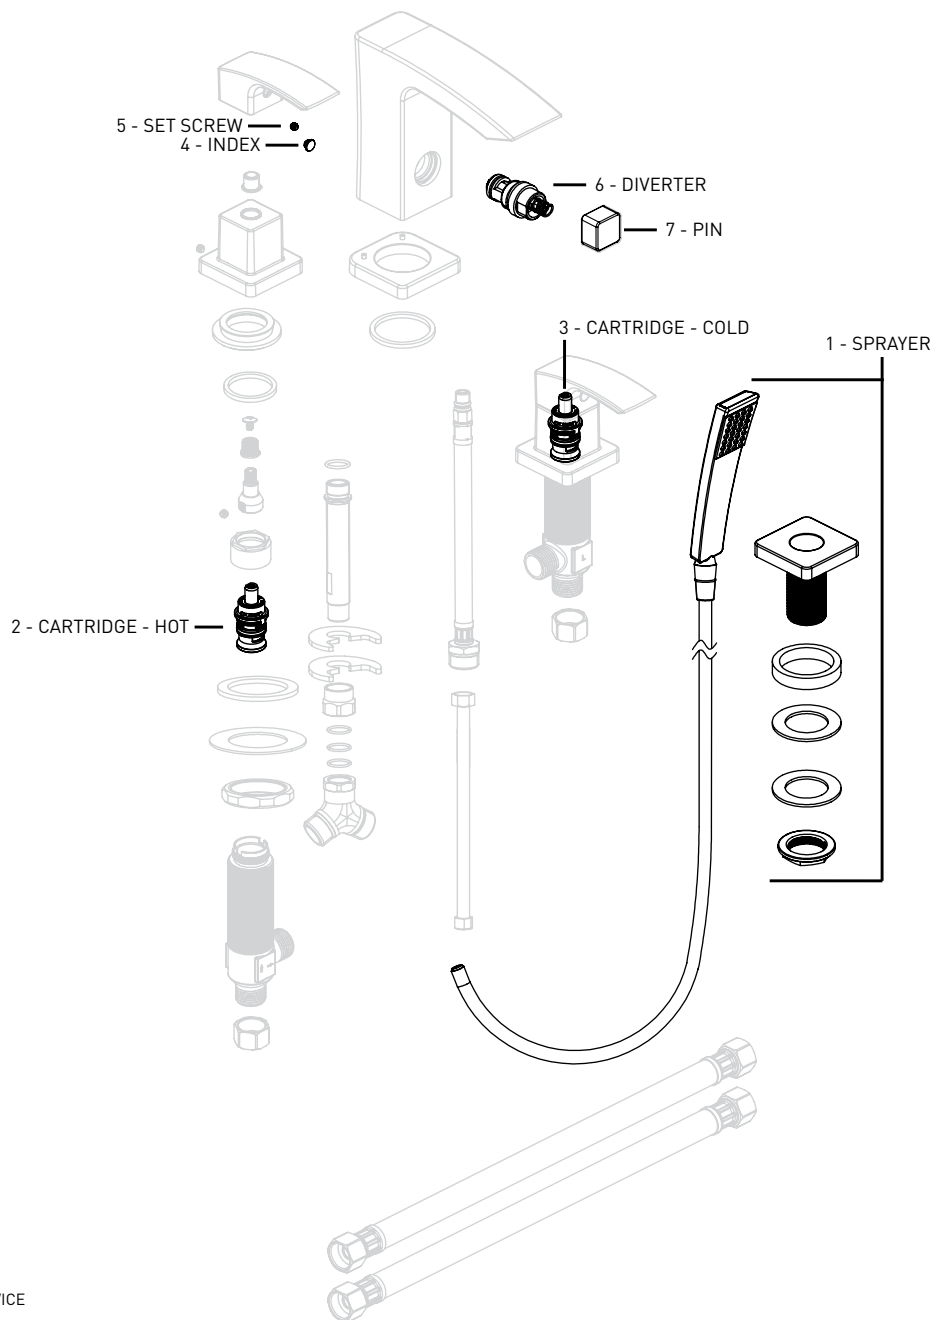

ZURICH 06-4001HS ROMAN TUB FAUCET

REPLACEMENT PARTS AVAILABLE

FOR PARTS NOT LISTED CONTACT CUSTOMER SERVICE

REPLACEMENT PARTS	POLISHED CHROME PART NUMBER
1 - SPRAYER	06-RP0556
2 - CARTRIDGE HOT	06-RP1033H
3 - CARTRIDGE COLD	06-RP1033C
4 - INDEX	06-RP0726
5 - SET SCREW	06-RP0728
6 - DIVERTER	06-RP0783
7 - PIN	06-RP1074