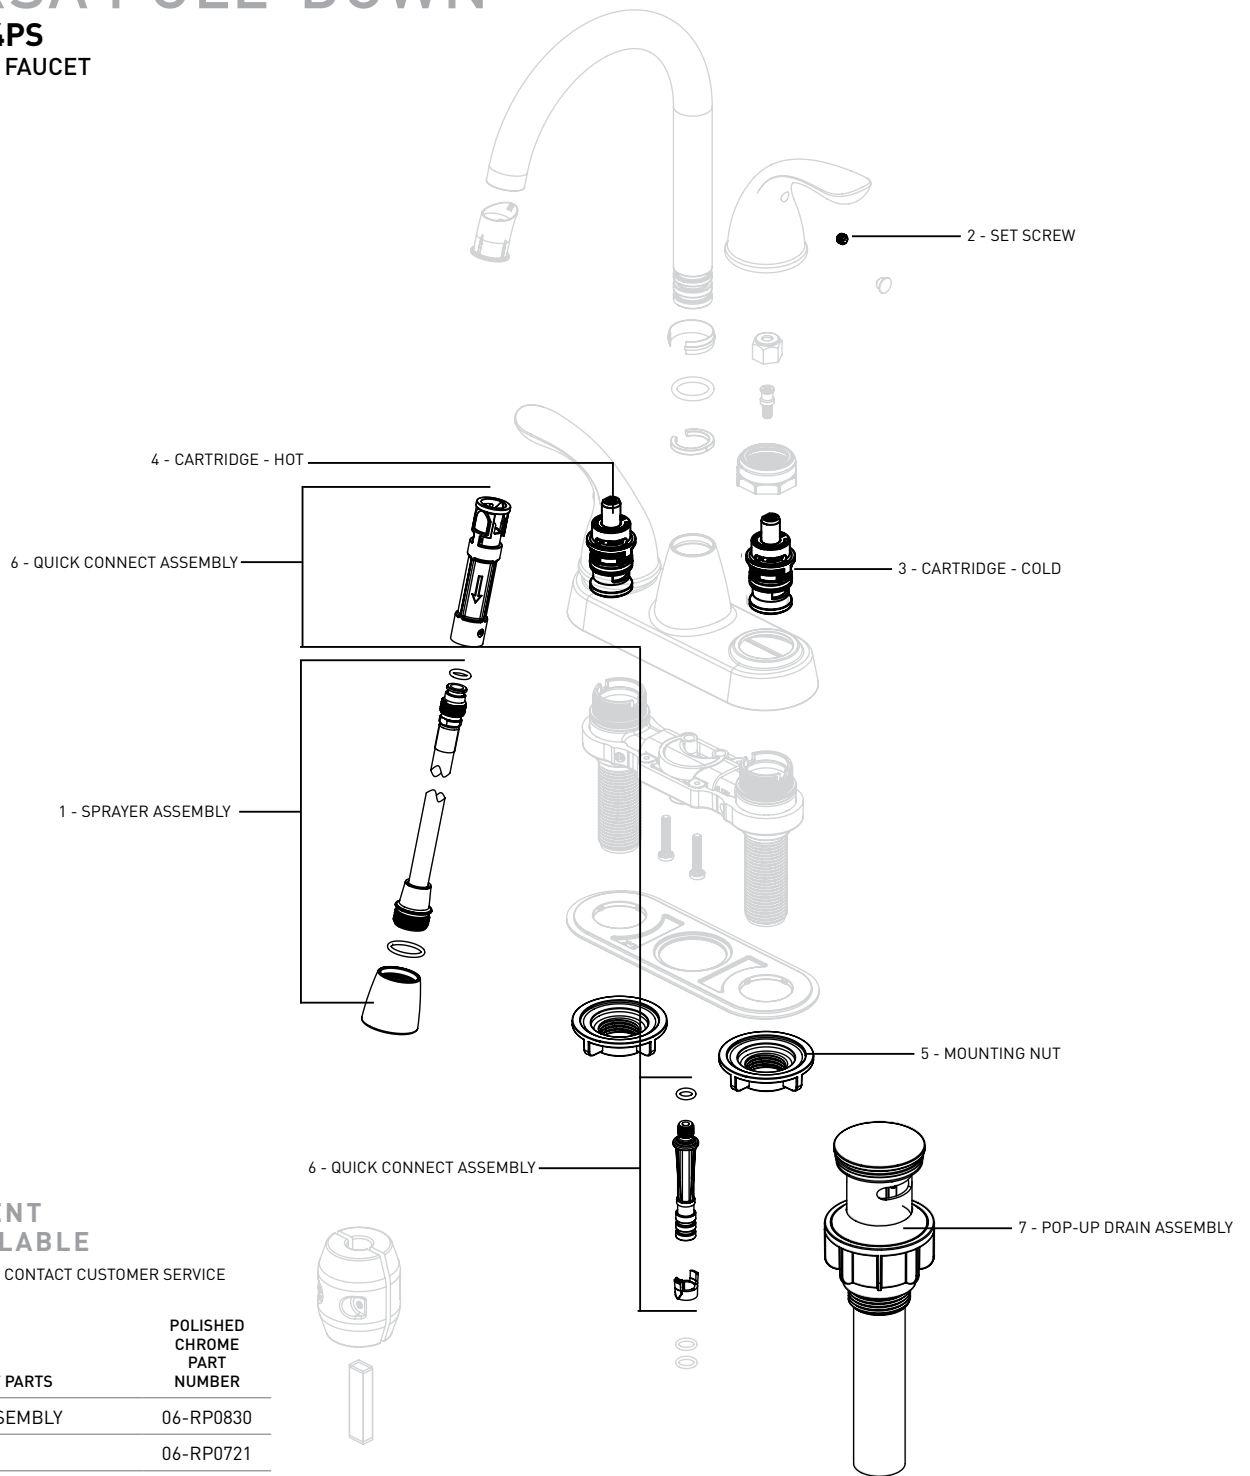

VERSA PULL-DOWN

06-4204PS
LAVATORY FAUCET

REPLACEMENT PARTS AVAILABLE

FOR PARTS NOT LISTED CONTACT CUSTOMER SERVICE

REPLACEMENT PARTS	POLISHED CHROME PART NUMBER
1 - SPRAYER ASSEMBLY	06-RP0830
2 - SET SCREW	06-RP0721
3 - CARTRIDGE - HOT	06-RP1033H
4 - CARTRIDGE - COLD	06-RP1033C
5 - MOUNTING NUT	06-RP0186
6 - QUICK CONNECT ASSEMBLY	06-RP0743
7 - POP-UP DRAIN ASSEMBLY	06-RP0832