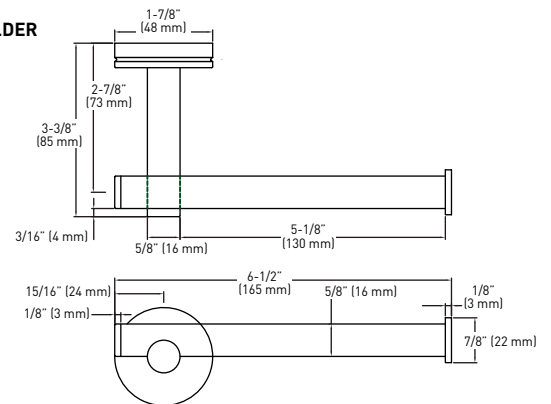

FEATURES

- › INCLUDES SOLID ZINC DIE CAST MOUNTING PLATES: 1-1/8" x 1-1/8" (29 mm x 29 mm); NYLON ANCHORS AND STEEL PHILLIPS HEAD SCREWS: #8 x 1-1/4" (32 mm)
- › ALL BRASS - 1 PIECE

LIMITED LIFETIME WARRANTY

TOWEL BAR

MEASUREMENTS SUBJECT TO A 3% VARIANCE

MEASUREMENTS ARE FOR REFERENCE ONLY. TAYMOR RESERVES THE RIGHT TO CHANGE THE PRODUCT SPECS WITHOUT NOTICE. FOR PRODUCT WARRANTY, PLEASE VISIT TAYMOR WEBSITE FOR DETAILS

BUILDER PACK	MATTE BLACK 19	POLISHED CHROME 26	MATERIAL	CASE PACK
10" HAND TOWEL BAR	04-32710BLK	04-32710	BRASS	10
18" TOWEL BAR	04-32718BLK	04-32718	BRASS	10
24" TOWEL BAR	04-32724BLK	04-32724	BRASS	10
DOUBLE ROBE HOOK	04-32702BLK	04-32702	BRASS	10
TOWEL RING	04-32704BLK	04-32704	BRASS	10
PAPER HOLDER	04-32748BLK	04-32748	BRASS	10