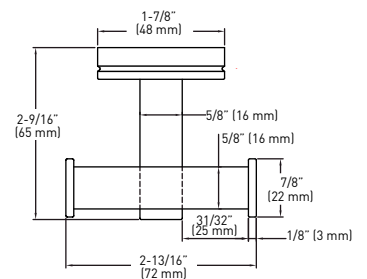

DOUBLE ROBE HOOK