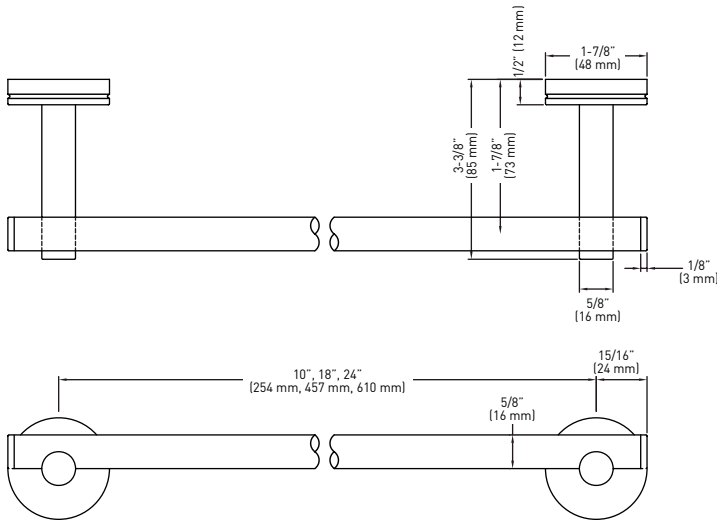

PAPER HOLDER