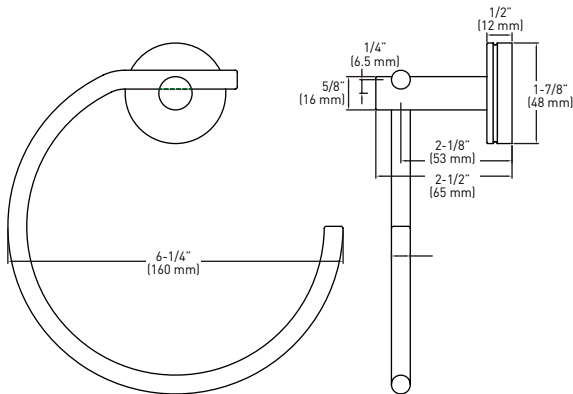

FEATURES

- › INCLUDES SOLID ZINC DIE CAST MOUNTING PLATES: 1-1/8" x 1-1/8" (29 mm x 29 mm); NYLON ANCHORS AND STEEL PHILLIPS HEAD SCREWS: #8 x 1-1/4" (32 mm)
- › ALL BRASS - 1 PIECE

LIMITED LIFETIME WARRANTY

TOWEL BAR

TOWEL RING

MEASUREMENTS SUBJECT TO A 3% VARIANCE

MEASUREMENTS ARE FOR REFERENCE ONLY. TAYMOR RESERVES THE RIGHT TO CHANGE THE PRODUCT SPECS WITHOUT NOTICE. FOR PRODUCT WARRANTY, PLEASE VISIT TAYMOR WEBSITE FOR DETAILS

BUILDER PACK	MATTE BLACK 19	POLISHED CHROME 26	MATERIAL	CASE PACK
10" HAND TOWEL BAR	04-32710BLK	04-32710	BRASS	10
18" TOWEL BAR	04-32718BLK	04-32718	BRASS	10
24" TOWEL BAR	04-32724BLK	04-32724	BRASS	10
DOUBLE ROBE HOOK	04-32702BLK	04-32702	BRASS	10
TOWEL RING	04-32704BLK	04-32704	BRASS	10
PAPER HOLDER	04-32748BLK	04-32748	BRASS	10