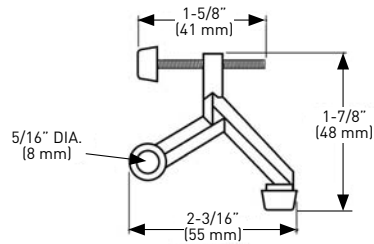

HINGE PIN STOP

- › ADJUSTABLE DOOR OPENING ANGLE
- › ZINC DIE-CAST CONSTRUCTION
- › 5/16" (8 mm) BORE HOLE SIZE

POLY-BAG WITH UPC	SATIN NICKEL 15	NICKEL	MATTE BLACK 19	SATIN CHROME 26D	CASE QTY.
HINGE PIN DOOR STOP	25-P4614SN	25-P4614N	25-P4614BLK	25-P4614SC	50

WIDE ANGLE HINGE PIN STOP

- › ADJUSTABLE DOOR OPENING ANGLE
- › REMOVABLE NYLON BUSHING
- › SELF ADJUSTABLE SHOE
- › ZINC DIE-CAST CONSTRUCTION
- › 5/16" (8 mm) BORE HOLE SIZE

POLY-BAG WITH UPC	POLISHED BRASS 3	AGED BRONZE 10B+	SATIN NICKEL 15	NICKEL	ANTIQUE NICKEL 17A	MATTE BLACK 19	SATIN CHROME 26D	CASE QTY.
WIDE ANGLE HINGE PIN DOOR STOP	25-P4634B	25-P4634ORB	25-P4634SN	25-P4634N	25-P4634AN	25-P4634BLK	25-P4634SC	20

DOOR SAVER HINGE PIN STOP

- › ADJUSTABLE DOOR OPENING ANGLE
- › ZINC DIE-CAST CONSTRUCTION
- › 5/16" (8 mm) BORE HOLE SIZE

POLY-BAG WITH UPC	CLEAR PLASTIC	SATIN NICKEL 15	POLISHED CHROME 26	CASE QTY.
DOOR SAVER HINGE PIN DOOR STOP		25-B4614SPSN	25-B4614SPPC	50
REPLACEMENT PLASTIC BUSHING	25-BSH4614SP			10