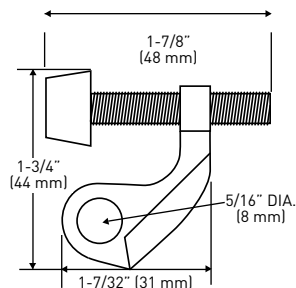

HINGE PIN STOP

- › ADJUSTABLE DOOR OPENING ANGLE
- › ZINC DIE-CAST CONSTRUCTION
- › 5/16" (8 mm) BORE HOLE SIZE

POLY-BAG WITH UPC	SATIN NICKEL 15	NICKEL	MATTE BLACK 19	SATIN CHROME 26D	CASE QTY.
HINGE PIN DOOR STOP	25-P4614SN	25-P4614N	25-P4614BLK	25-P4614SC	50

WIDE ANGLE HINGE PIN STOP

- › ADJUSTABLE DOOR OPENING ANGLE
- › REMOVABLE NYLON BUSHING
- › SELF ADJUSTABLE SHOE
- › ZINC DIE-CAST CONSTRUCTION
- › 5/16" (8 mm) BORE HOLE SIZE

POLY-BAG WITH UPC	POLISHED BRASS 3	AGED BRONZE 10B+	SATIN NICKEL 15	NICKEL	ANTIQUE NICKEL 17A	MATTE BLACK 19	SATIN CHROME 26D	CASE QTY.
WIDE ANGLE HINGE PIN DOOR STOP	25-P4634B	25-P4634ORB	25-P4634SN	25-P4634N	25-P4634AN	25-P4634BLK	25-P4634SC	20

DOOR SAVER HINGE PIN STOP

- › ADJUSTABLE DOOR OPENING ANGLE
- › ZINC DIE-CAST CONSTRUCTION
- › 5/16" (8 mm) BORE HOLE SIZE

POLY-BAG WITH UPC	CLEAR PLASTIC	SATIN NICKEL 15	POLISHED CHROME 26	CASE QTY.
DOOR SAVER HINGE PIN DOOR STOP		25-B4614SPSN	25-B4614SPPC	50
REPLACEMENT PLASTIC BUSHING	25-BSH4614SP			10