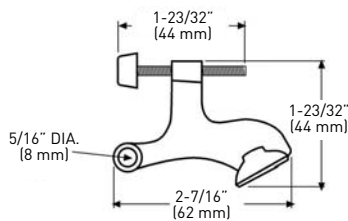

HINGE PIN STOP

- › ADJUSTABLE DOOR OPENING ANGLE
- › ZINC DIE-CAST CONSTRUCTION
- › 5/16" (8 mm) BORE HOLE SIZE

POLY-BAG WITH UPC	SATIN NICKEL 15	NICKEL	MATTE BLACK 19	SATIN CHROME 26D	CASE QTY.
HINGE PIN DOOR STOP	25-P4614SN	25-P4614N	25-P4614BLK	25-P4614SC	50

WIDE ANGLE HINGE PIN STOP

- › ADJUSTABLE DOOR OPENING ANGLE
- › REMOVABLE NYLON BUSHING
- › SELF ADJUSTABLE SHOE
- › ZINC DIE-CAST CONSTRUCTION
- › 5/16" (8 mm) BORE HOLE SIZE

POLY-BAG WITH UPC	POLISHED BRASS 3	AGED BRONZE 10B+	SATIN NICKEL 15	NICKEL	ANTIQUE NICKEL 17A	MATTE BLACK 19	SATIN CHROME 26D	CASE QTY.
WIDE ANGLE HINGE PIN DOOR STOP	25-P4634B	25-P4634ORB	25-P4634SN	25-P4634N	25-P4634AN	25-P4634BLK	25-P4634SC	20

DOOR SAVER HINGE PIN STOP

- › ADJUSTABLE DOOR OPENING ANGLE
- › ZINC DIE-CAST CONSTRUCTION
- › 5/16" (8 mm) BORE HOLE SIZE

POLY-BAG WITH UPC	CLEAR PLASTIC	SATIN NICKEL 15	POLISHED CHROME 26	CASE QTY.
DOOR SAVER HINGE PIN DOOR STOP		25-B4614SPSN	25-B4614SPPC	50
REPLACEMENT PLASTIC BUSHING	25-BSH4614SP			10