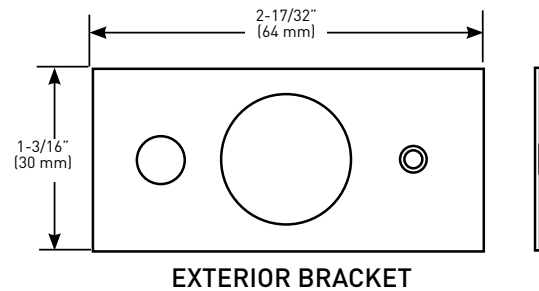

SPECIFICATIONS

- › CONCEALED MOUNT FOR A STREAMLINED LOOK
- › PREMIUM ALL METAL CONSTRUCTION
- › COMPATIBLE WITH THE PREMIER LINE OF LOCKSETS
- › DOES NOT INTERFERE WITH INSTALLATIONS REQUIRING 20 MINUTE FIRE RATING CERTIFICATION