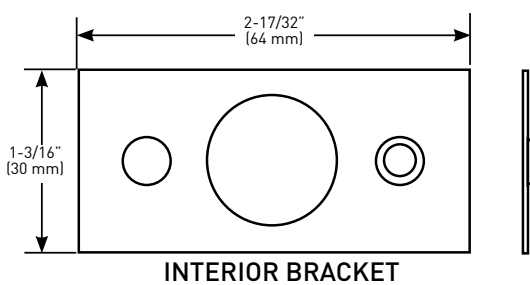

SPECIFICATIONS

- › CONCEALED MOUNT FOR A STREAMLINED LOOK
- › PREMIUM ALL METAL CONSTRUCTION
- › COMPATIBLE WITH THE PREMIER LINE OF LOCKSETS
- › DOES NOT INTERFERE WITH INSTALLATIONS REQUIRING 20 MINUTE FIRE RATING CERTIFICATION