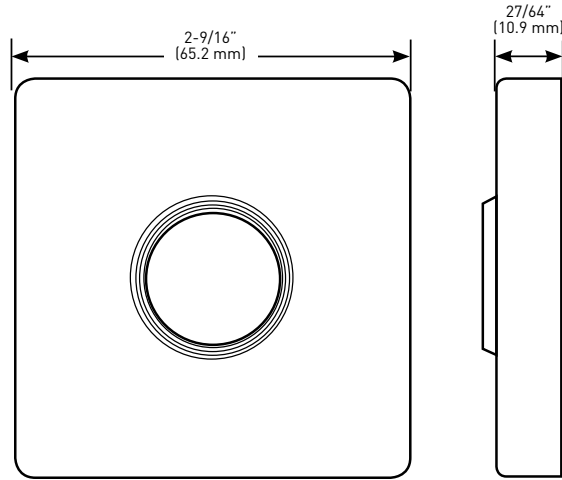

SPECIFICATIONS

- › CONCEALED MOUNT FOR A STREAMLINED LOOK
- › PREMIUM ALL METAL CONSTRUCTION
- › COMPATIBLE WITH THE PREMIER LINE OF LOCKSETS
- › DOES NOT INTERFERE WITH INSTALLATIONS REQUIRING 20 MINUTE FIRE RATING CERTIFICATION