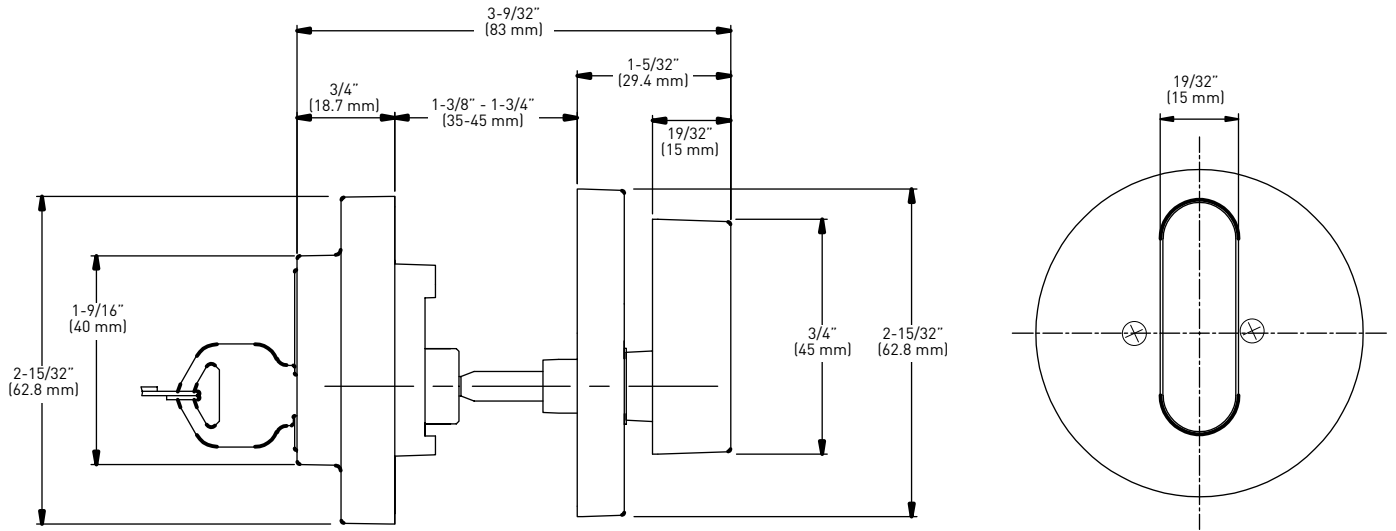

#### FEATURES

- ADA THUMBTURN
- 6-IN-1 ADJUSTABLE LATCH
- FOR 1-3/8" TO 1-3/4" THICK DOORS
- 1" HIGH TENSILE STEEL, ANTI-SAW DEADBOLT
- HIGH SECURITY STRIKE
- ANSI/BHMA GRADE 3
- 5-PIN WEISER CYLINDER
- PREMIER VISUAL PACK (KD)
- LIFETIME MECHANICAL AND FINISH WARRANTY