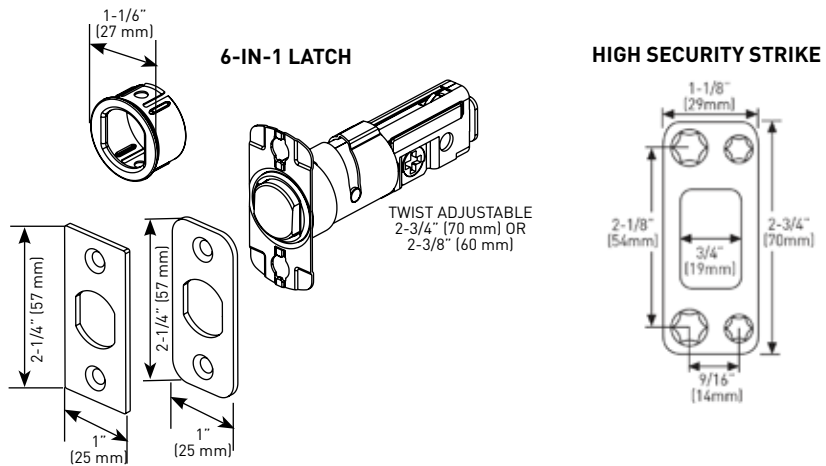

#### FEATURES

- ADA THUMBTURN
- 6-IN-1 ADJUSTABLE LATCH
- FOR 1-3/8" TO 1-3/4" THICK DOORS
- 1" HIGH TENSILE STEEL, ANTI-SAW DEADBOLT
- HIGH SECURITY STRIKE
- ANSI/BHMA GRADE 3
- 5-PIN WEISER CYLINDER
- PREMIER VISUAL PACK (KD)
- LIFETIME MECHANICAL AND FINISH WARRANTY