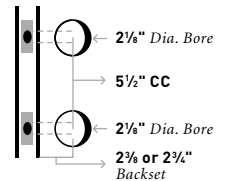

Minimum quantity of 60 pieces, and 100 days lead time applies to all split finish/trim orders.

SPLIT FINISH/TRIM TAYMOR PREMIER INTERCONNECTED LOCK

1 ROUND ROSE
Style

3 BERGEN
Interior Trim

5 POLISHED CHROME
Interior Finish

FIRE RATED
Meets UL 3-hour fire rating standards.

**FITS STANDARD
DOOR PREP**

5½" center-to-center
bore distance.

Taymor®

taymor.com

*Trusted Canadian brand since 1948
Vancouver | Toronto | San Francisco*

MAY 2020 | PRINTED IN CANADA
© TAYMOR® INDUSTRIES LTD.