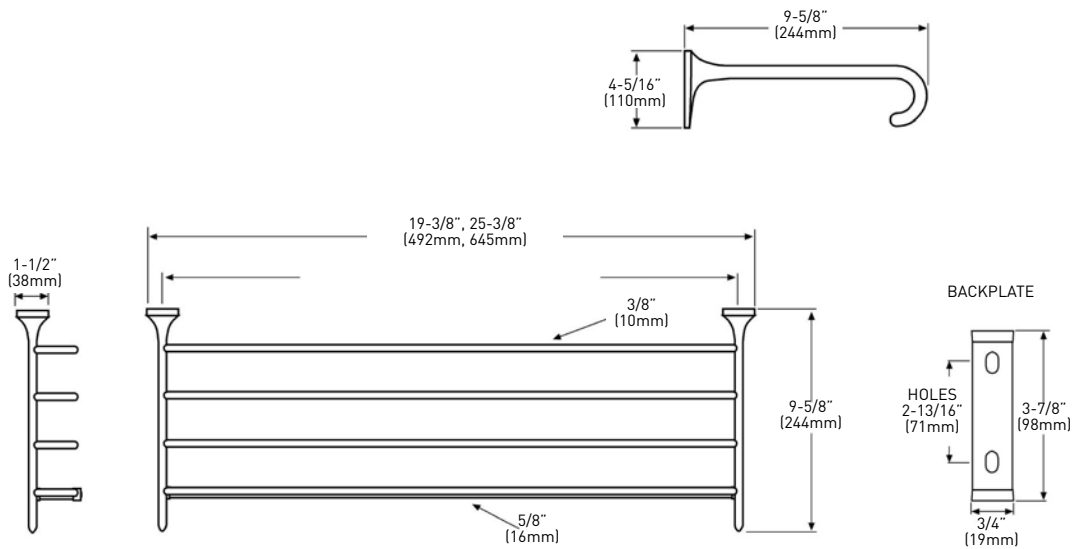

FEATURES

- › CONCEALED MOUNT BACK PLATES
- › MOUNTING HARDWARE INCLUDED
- › EASILY INSTALLED WITH ONLY A RULER, HAMMER, AND PHILLIPS HEAD SCREW DRIVER
- › SOLID BRASS COMPONENTS
- › OVERALL DIMENSIONS: 25-3/8" W x 4-5/16" H x 9-5/8" D
(65cm W x 11.6cm H x 24.5cm D)

MEASUREMENTS SUBJECT TO A 3% VARIANCE

MEASUREMENTS ARE FOR REFERENCE ONLY. TAYMOR RESERVES THE RIGHT TO CHANGE THE PRODUCT SPECS WITHOUT NOTICE. FOR PRODUCT WARRANTY, PLEASE VISIT TAYMOR WEBSITE FOR DETAILS

	C26 POLISHED CHROME	CASE PACK
24" EUROPEAN TOWEL SHELF	01-1049	4
RETAIL PACK		