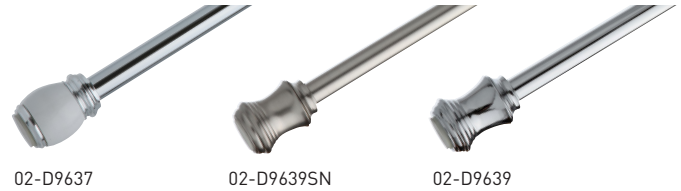

FEATURES

- › EASY TURN & EXTEND INSTALLATION
- › HEAVY DUTY SPRINGS
- › RUBBER GRIPPER ENDS
- › EXTENDS FROM 43" TO 73" (109 cm TO 185 cm)

RETAIL PACK	POLISHED CHROME WITH WHITE PORCELAIN ACCENTS 26/W	SATIN NICKEL 15	POLISHED CHROME 26	CASE QTY.
DECORATIVE TENSION SHOWER ROD	02-D9637	02-D9639SN	02-D9639	4

FEATURES

- › STEEL CONSTRUCTION
- › EXTENDS FROM 36" TO 62" (91 cm - 157 cm)
- › POWERFUL SPRING TENSION FOR EASY INSTALLATION WITHOUT TOOLS OR DRILLING
- › ANTI-SLIP RUBBER CAPS ON BOTH ENDS
- › PLASTIC DOUBLE-TAPERED CENTRE RING PREVENTS SHOWER CURTAIN FROM GETTING CAUGHT

RETAIL PACK	POLISHED CHROME 26	WHITE	CASE QTY.
ADJUSTABLE LENGTH SHOWER ROD	02-DP9680	02-DP9680W	12

FEATURES

- › FOR SHOWER STALLS
- › EXTENDS FROM 23" TO 40" (58 cm TO 102 cm)

RETAIL PACK	POLISHED CHROME 26	CASE QTY.
EXTENDABLE TENSION SHOWER STALL RODS	02-DP9679	12

FEATURES

- › FITS 5' & 6' BATHTUB STALLS
- › EXTENDS FROM 40" TO 72" (102 cm TO 183 cm)

RETAIL PACK	SATIN NICKEL 15	WHITE	CASE QTY.
EXTENDABLE TENSION SHOWER RODS	02-DP9682	02-DP9682W	12

MEASUREMENTS SUBJECT TO A 3% VARIANCE