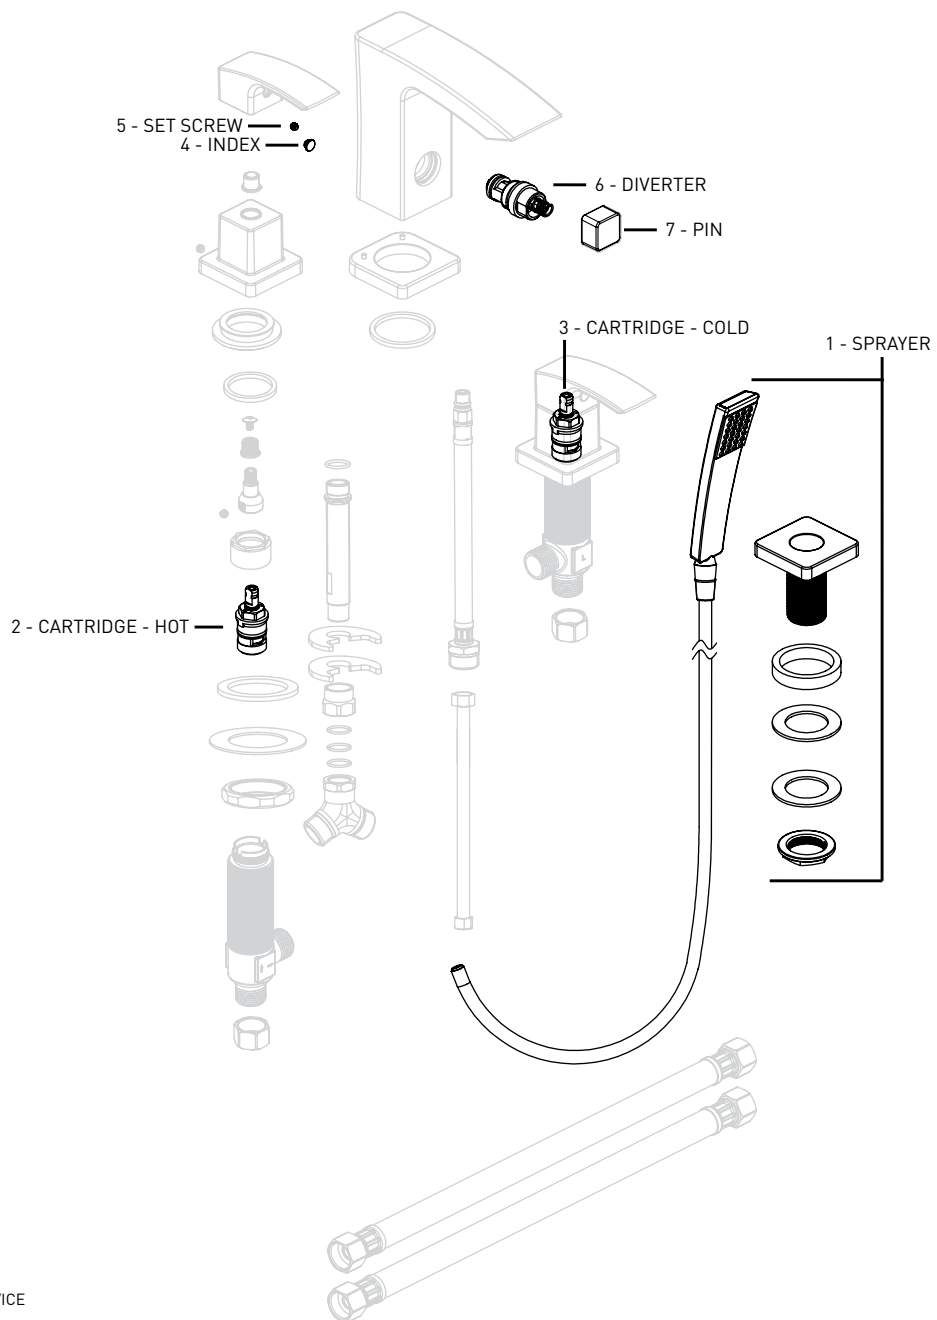

ZURICH 06-4001HS ROMAN TUB FAUCET

REPLACEMENT PARTS AVAILABLE

FOR PARTS NOT LISTED CONTACT CUSTOMER SERVICE

REPLACEMENT PARTS	POLISHED CHROME PART NUMBER
1 - SPRAYER	06-RP0556
2 - CARTRIDGE HOT	06-RP0316H
3 - CARTRIDGE COLD	06-RP0316C
4 - INDEX	06-RP0726
5 - SET SCREW	06-RP0728
6 - DIVERTER	06-RP0783
7 - PIN	06-RP1074