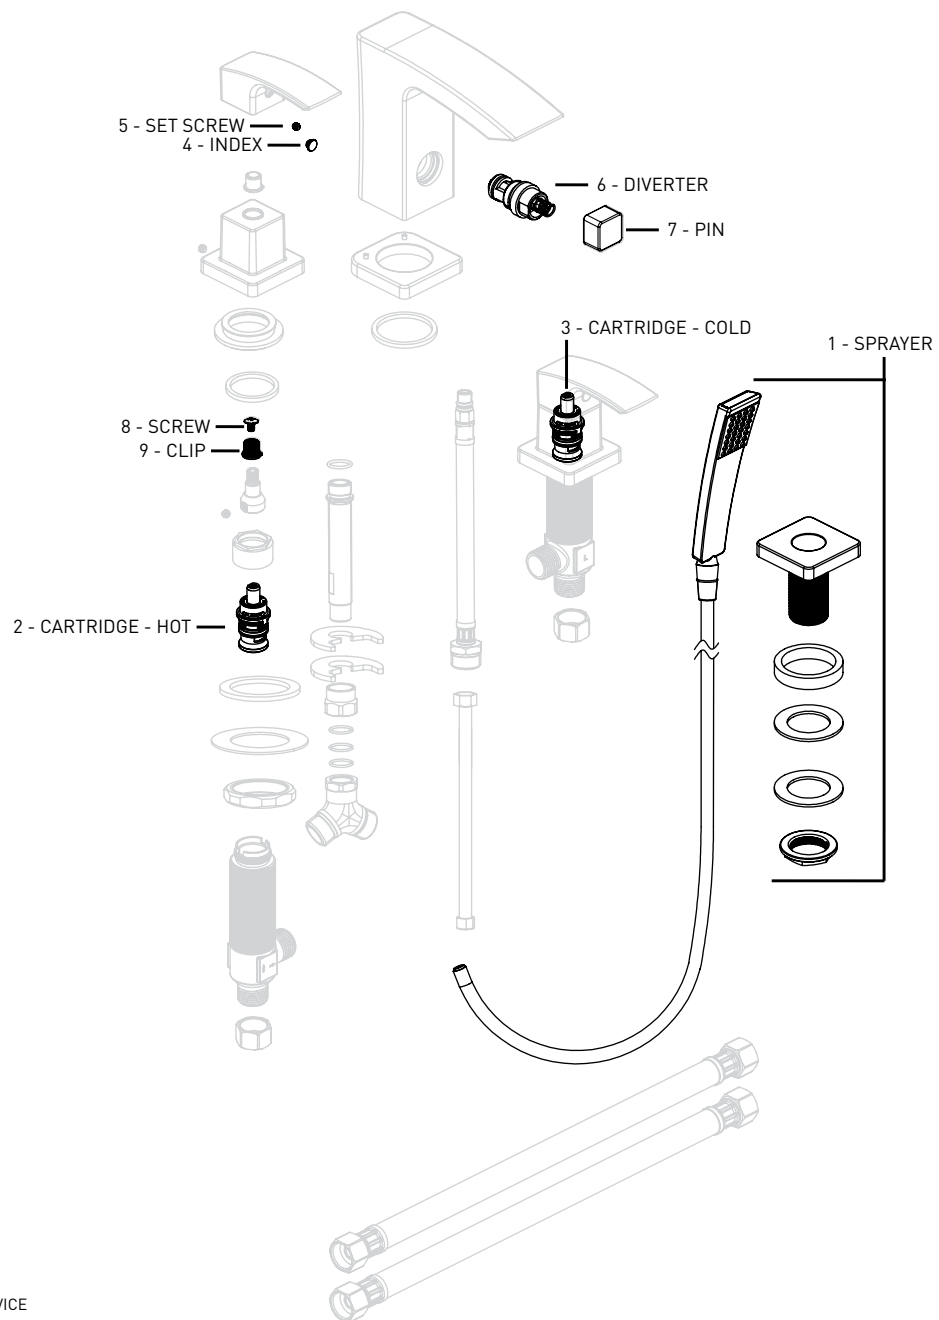

## ZURICH 06-4001HS ROMAN TUB FAUCET

### REPLACEMENT PARTS AVAILABLE

FOR PARTS NOT LISTED CONTACT CUSTOMER SERVICE

REPLACEMENT PARTS	POLISHED CHROME PART NUMBER
1 - SPRAYER	06-RP0556
2 - CARTRIDGE HOT	06-RP1033H
3 - CARTRIDGE COLD	06-RP1033C
4 - INDEX	06-RP0726
5 - SET SCREW	06-RP0728
6 - DIVERTER	06-RP0783
7 - PIN	06-RP1074
8 - SCREW	06-RP1083
9 - CLIP	06-RP1084