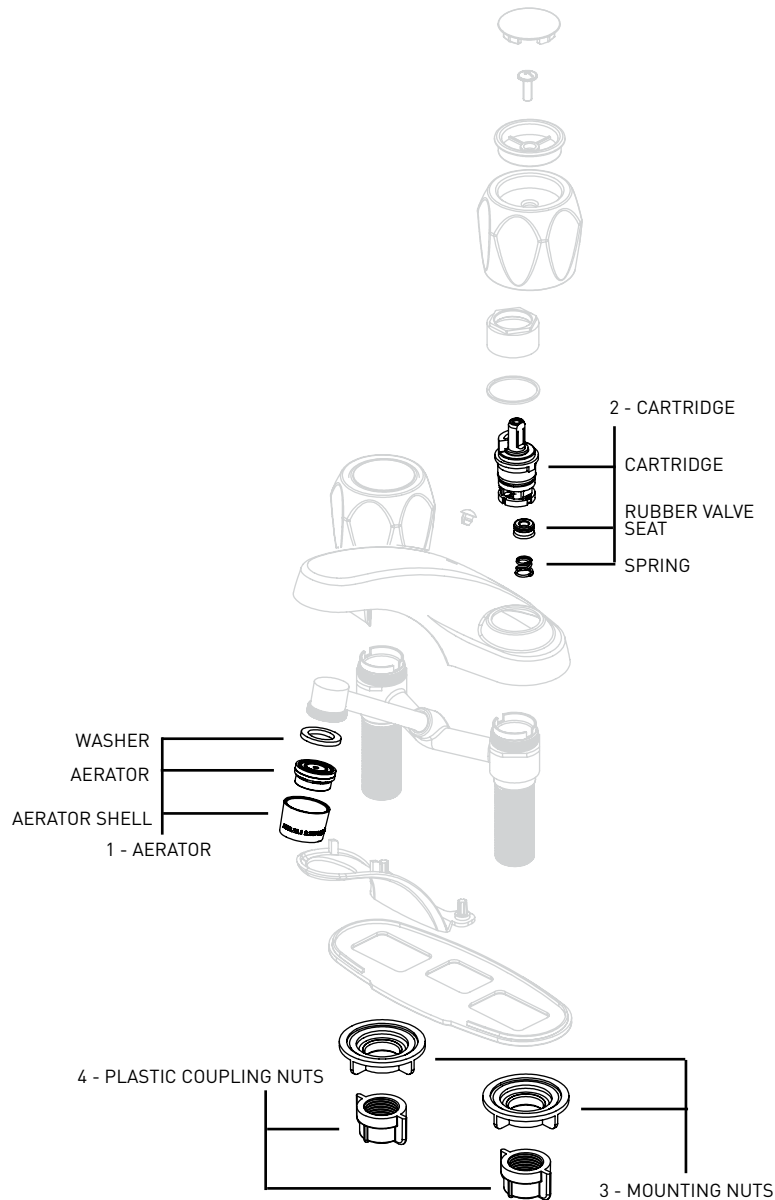

SUNGLOW

06-4475MH
BATHROOM FAUCET

REPLACEMENT PARTS AVAILABLE

FOR PARTS NOT LISTED CONTACT CUSTOMER SERVICE

REPLACEMENT PARTS	POLISHED CHROME PART NUMBER
1 - AERATOR	06-RP0704
2 - CARTRIDGE	06-RP0069
3 - MOUNTING NUTS	06-RP0186
4 - PLASTIC COUPLING NUTS	06-RP0739