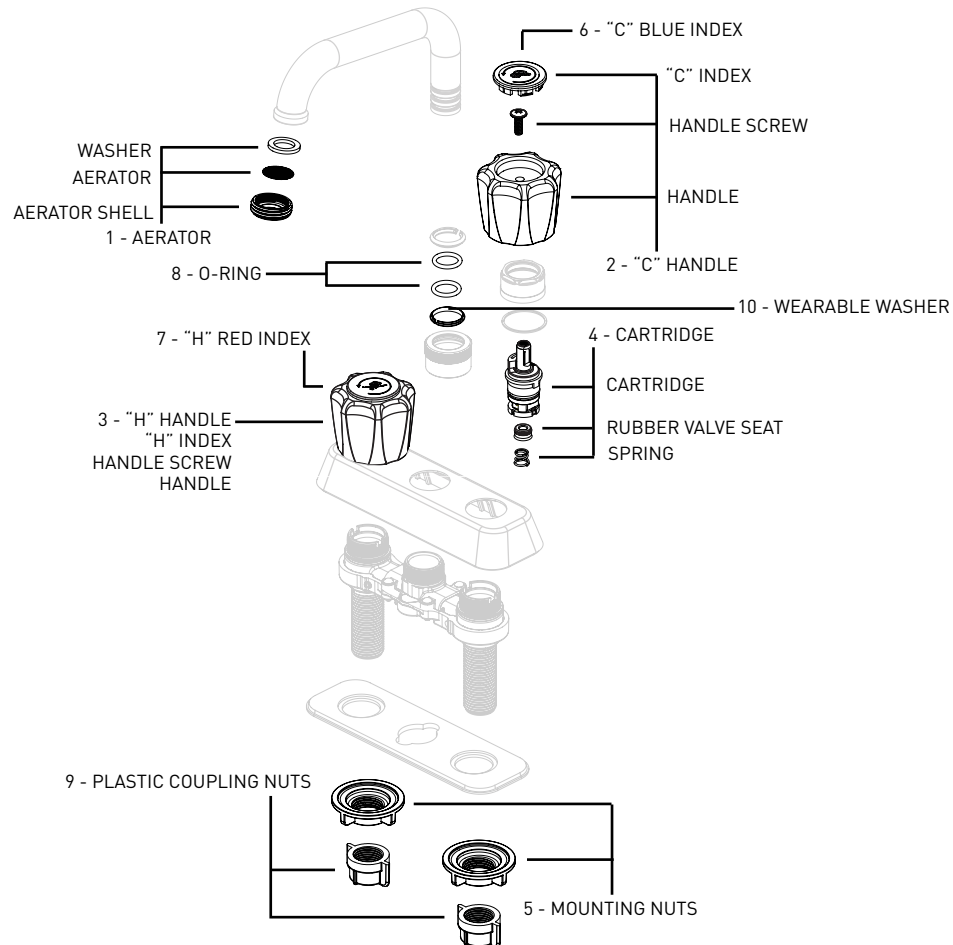

## UTILITY FAUCET

**06-4482H**

UTILITY FAUCET

### REPLACEMENT PARTS AVAILABLE

FOR PARTS NOT LISTED CONTACT CUSTOMER SERVICE

REPLACEMENT PARTS	POLISHED CHROME PART NUMBER
1 - AERATOR	06-RP0502
2 - "C" HANDLE	06-RP0009C
3 - "H" HANDLE	06-RP0009H
4 - CARTRIDGE	06-RP0069
5 - MOUNTING NUTS	06-RP0186
6 - "C" BLUE INDEX	06-RP0166C
7 - "H" RED INDEX	06-RP0166H
8 - O-RING	06-RP0199
9 - PLASTIC COUPLING NUTS	06-RP0739
10 - WEARABLE WASHER	06-RP0836