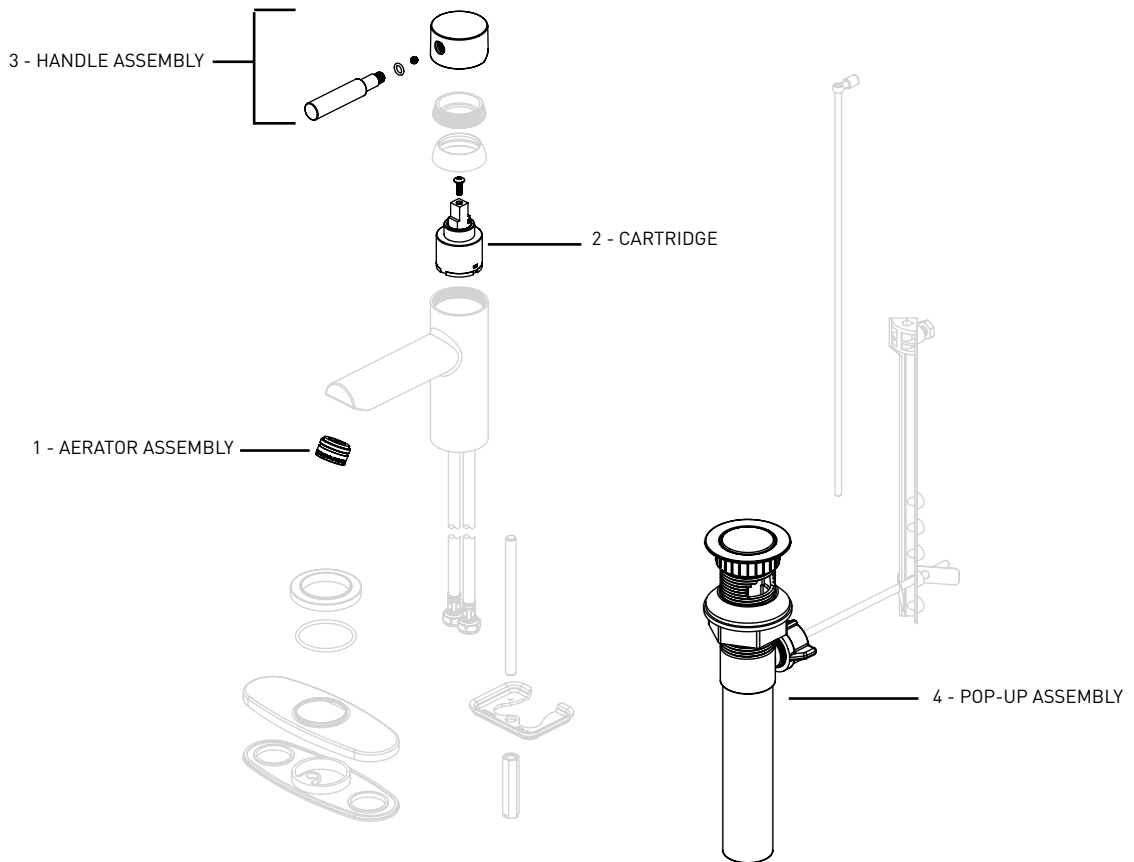

LUNA 06-4629P BATHROOM FAUCET

REPLACEMENT PARTS AVAILABLE

FOR PARTS NOT LISTED CONTACT CUSTOMER SERVICE

REPLACEMENT PARTS	POLISHED CHROME PART NUMBER
1 - AERATOR ASSEMBLY	06-RP1014
2 - CARTRIDGE	06-RP1015
3 - HANDLE ASSEMBLY	06-RP1016
4 - POP-UP ASSEMBLY	06-RP0204