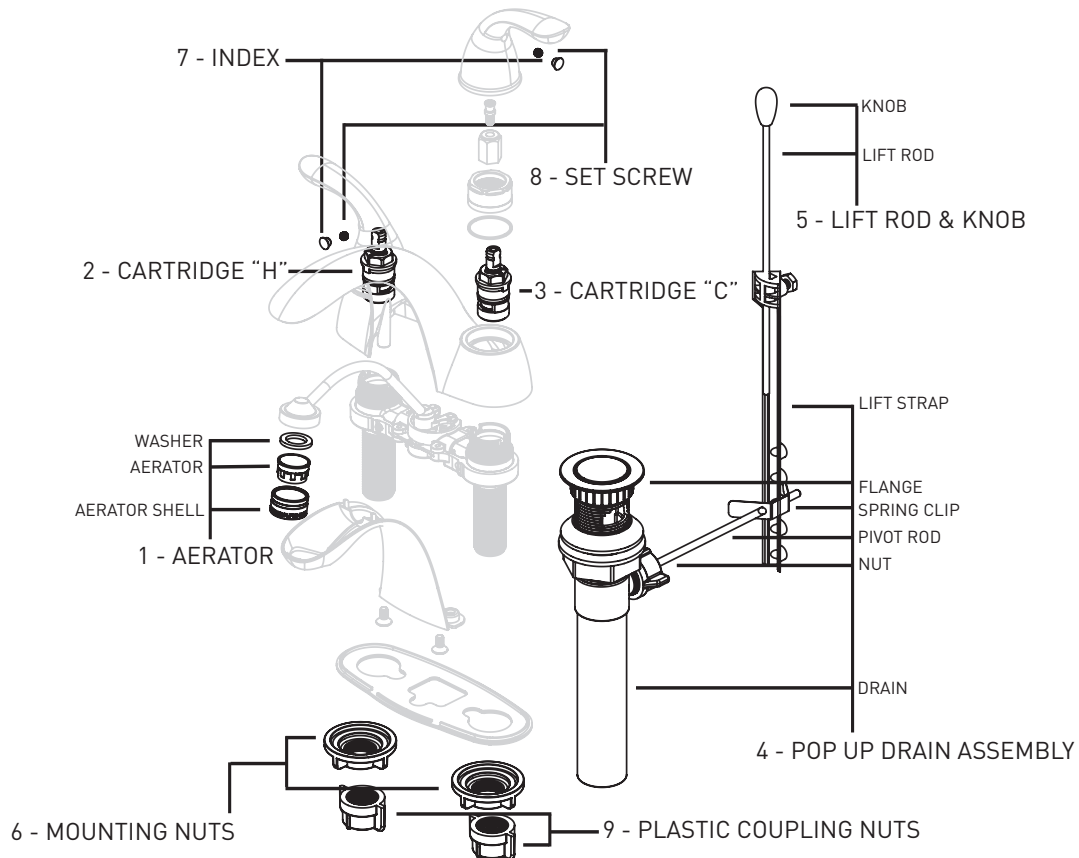

COSMOS

06-4682P / 06-4682PSN
BATHROOM FAUCET

REPLACEMENT PARTS AVAILABLE

FOR PARTS NOT LISTED CONTACT CUSTOMER SERVICE

REPLACEMENT PARTS	PVD SATIN NICKEL PART NUMBER	POLISHED CHROME PART NUMBER
1 - AERATOR	06-RP0494SN	06-RP0494
2 - CARTRIDGE "H"	06-RP0316H	06-RP0316H
3 - CARTRIDGE "C"	06-RP0316C	06-RP0316C
4 - POP-UP ASSEMBLY (WITHOUT LIFT ROD & KNOB)	06-RP0204SN	06-RP0204
5 - LIFT ROD & KNOB	06-RP0715SN	06-RP0715
6 - MOUNTING NUTS	06-RP0186	06-RP0186
7 - INDEXES	06-RP0722	06-RP0722
8 - SET SCREW	06-RP0721	06-RP0721
9 - PLASTIC COUPLING NUTS	06-RP0739	06-RP0739