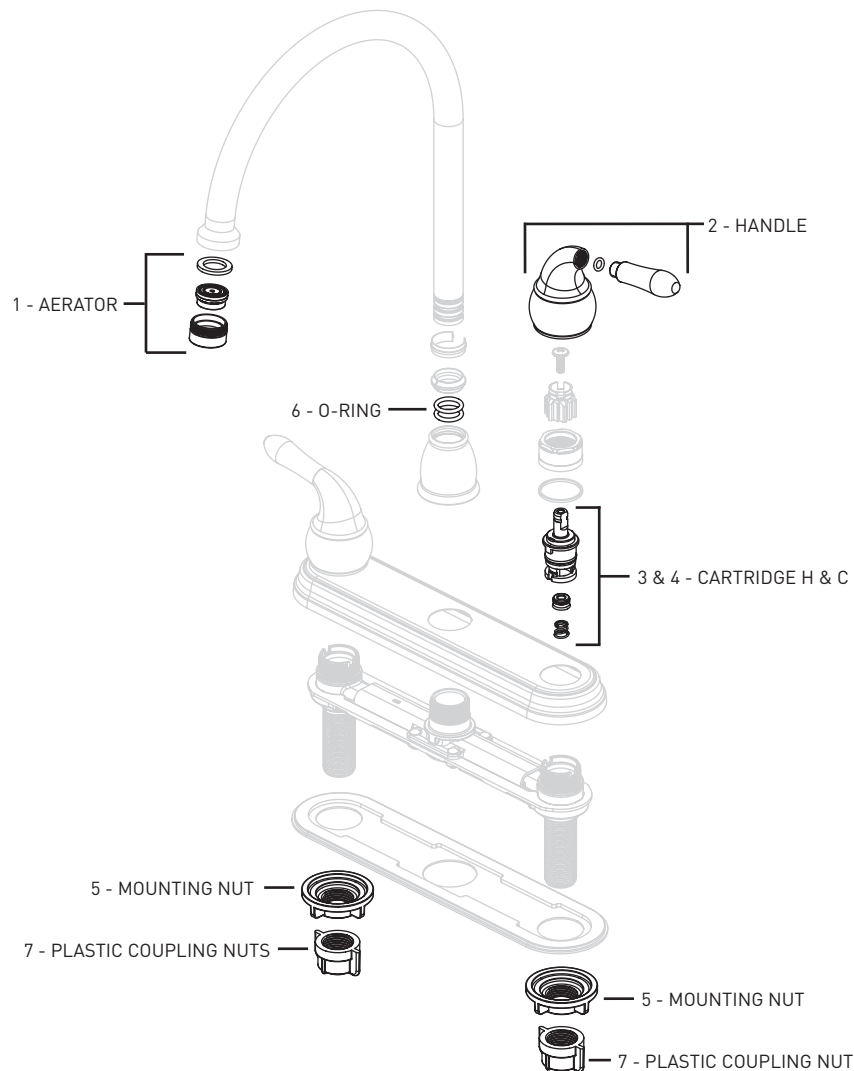

CALEDONIA

06-8701L / 06-8701LSN
KITCHEN FAUCET

REPLACEMENT PARTS AVAILABLE

FOR PARTS NOT LISTED CONTACT CUSTOMER SERVICE

REPLACEMENT PARTS	SATIN NICKEL PART NUMBER	POLISHED CHROME PART NUMBER
1 - AERATOR	06-RP0006SN	06-RP0006
2 - HANDLE	06-RP0746SN	06-RP0746
3 - CARTRIDGE HOT	06-RP0272	06-RP0272
4 - CARTRIDGE COLD	06-RP0271	06-RP0271
5 - MOUNTING NUTS	06-RP0186	06-RP0186
6 - O-RING	06-RP0199	06-RP0199
7 - PLASTIC COUPLING NUTS	06-RP0739	06-RP0739