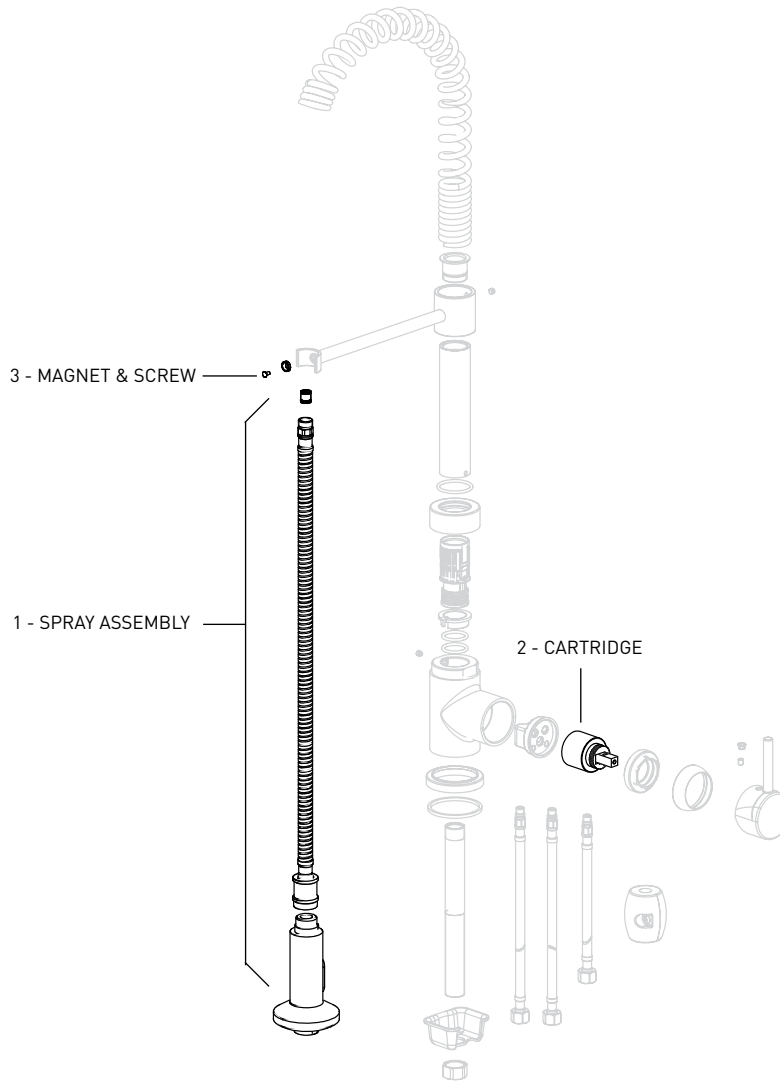

LUNA 06-8728S KITCHEN FAUCET

REPLACEMENT PARTS AVAILABLE

FOR PARTS NOT LISTED CONTACT CUSTOMER SERVICE

REPLACEMENT PARTS	POLISHED CHROME PART NUMBER
1 - SPRAYER ASSEMBLY	06-RP0608
2 - CARTRIDGE	06-RP0606
3 - MAGNET & SCREW	06-RP1075