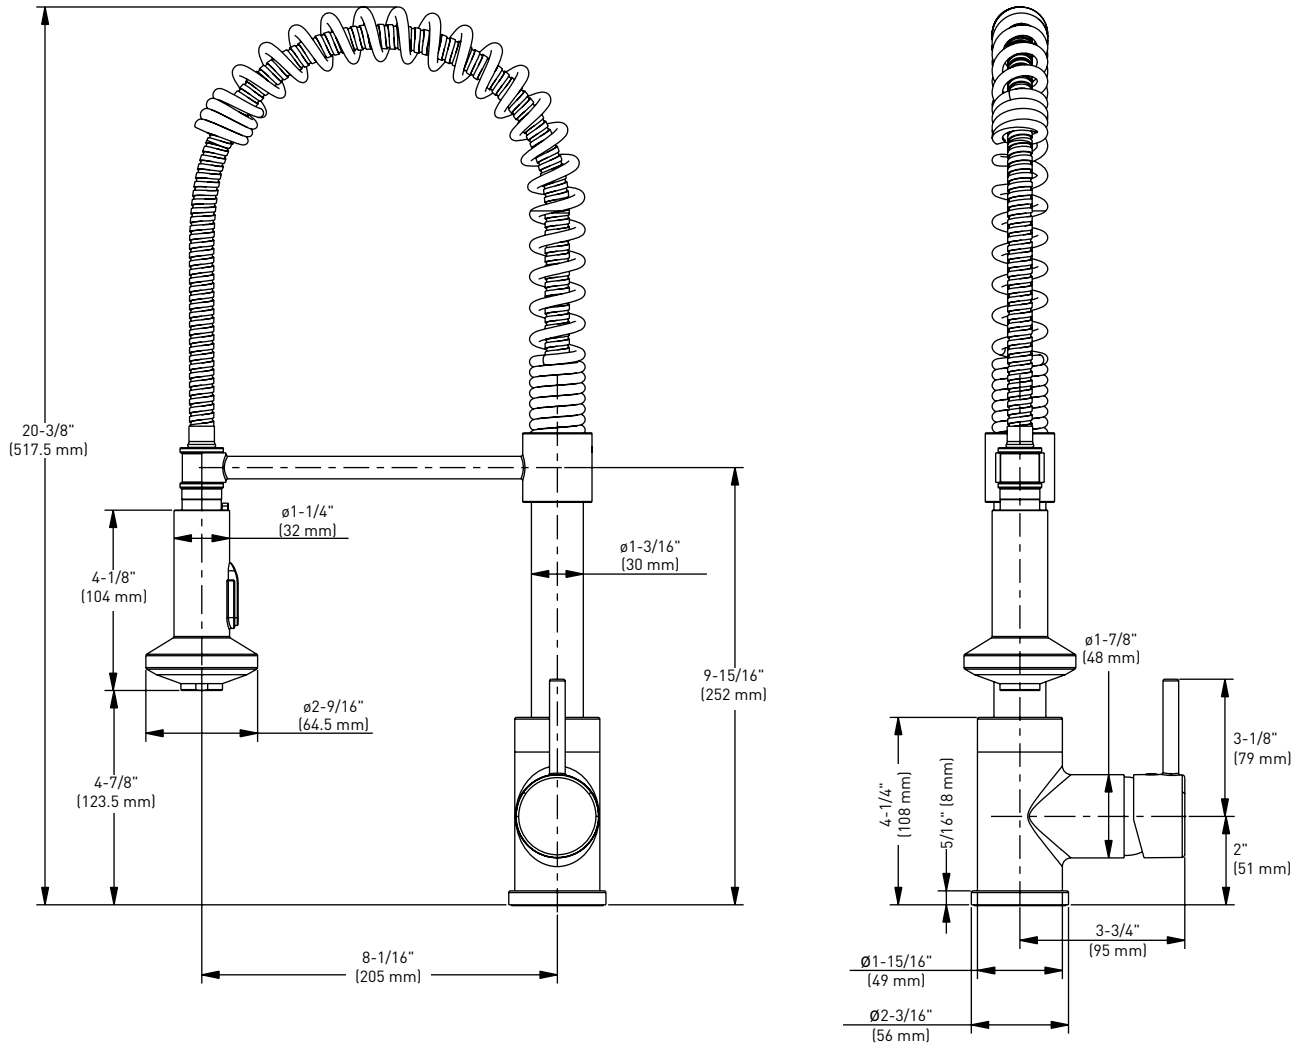

LUNA

06-8728S

KITCHEN FAUCET

SPECIFICATIONS

- › POWERFUL PULL DOWN DUAL-OPTION SPRAY
 - › MAGNETIC CATCH EASILY LOCKS SPRAYHEAD BACK INTO PLACE
 - › EASILY SELECT BETWEEN SPRAY PATTERNS BY THE PUSH OF A BUTTON (SPRAY OR STREAM)
 - › HIGH QUALITY CHROME PLATED FINISH RESISTS RUST AND CORROSION
 - › SOLID LOW-LEAD BRASS VALVE BODY WITH STAINLESS STEEL HOSE AND SPIRAL PROTECTOR COIL
 - › CERAMIC DISK CARTRIDGE FOR EASY MAINTENANCE AND PRECISE REGULATION OF WATER FLOW AND TEMPERATURE
 - › ALL MOUNTING HARDWARE AND HOT/COLD WATERLINES ARE INCLUDED
 - › PIVOT ACTION LEVER HANDLE OPERATES WITH LESS THAN 5 LBS. OF FORCE
 - › STAINLESS STEEL BRAIDED FLEXIBLE SUPPLY HOSES WITH 3/8" (10 mm) COMPRESSION GASKET FITTINGS
 - › SINGLE HOLE MOUNT THROUGH ONE 1-5/16" (33 mm) HOLE ON DECKS UP TO 1-13/16" (46 mm) AND MINIMUM 3-15/16" (100 mm) FROM VALVE CENTERLINE TO BACK SPLASH
 - › AERATOR LIMITS MAXIMUM FLOW RATE—WITHOUT SACRIFICING PERFORMANCE—TO 2.2 GPM MAX. (8.3 LITERS/MINUTE) @ 60 PSI
 - › LOW LEAD COMPLIANT AND CUPC CERTIFIED
 - › ASME A112.18.1; ANSI/NSF 372
 - › LIMITED LIFETIME WARRANTY AGAINST ALL MANUFACTURING DEFECTS TO ORIGINAL CONSUMER PURCHASER; 5 YEAR WARRANTY FOR ALL INDUSTRIAL, COMMERCIAL AND BUSINESS USAGE
- › FLOW RATE: 2.2 GPM @ 60 PSI (8.3 LITERS/MINUTE)
 - › FAUCET HEIGHT: 20-3/8" (518 mm)
 - › HOSE REACH: 14" (356 mm)

DESCRIPTION	POLISHED CHROME	CASE QTY.
SINGLE LEVER HANDLE SEMI-PRO KITCHEN FAUCET WITH SPRING SPOUT AND MAGNETIC CATCH PULL-DOWN DUAL-OPTION SPRAY HEAD	06-8728S	3

CRITICAL DIMENSIONS NOT TO SCALE