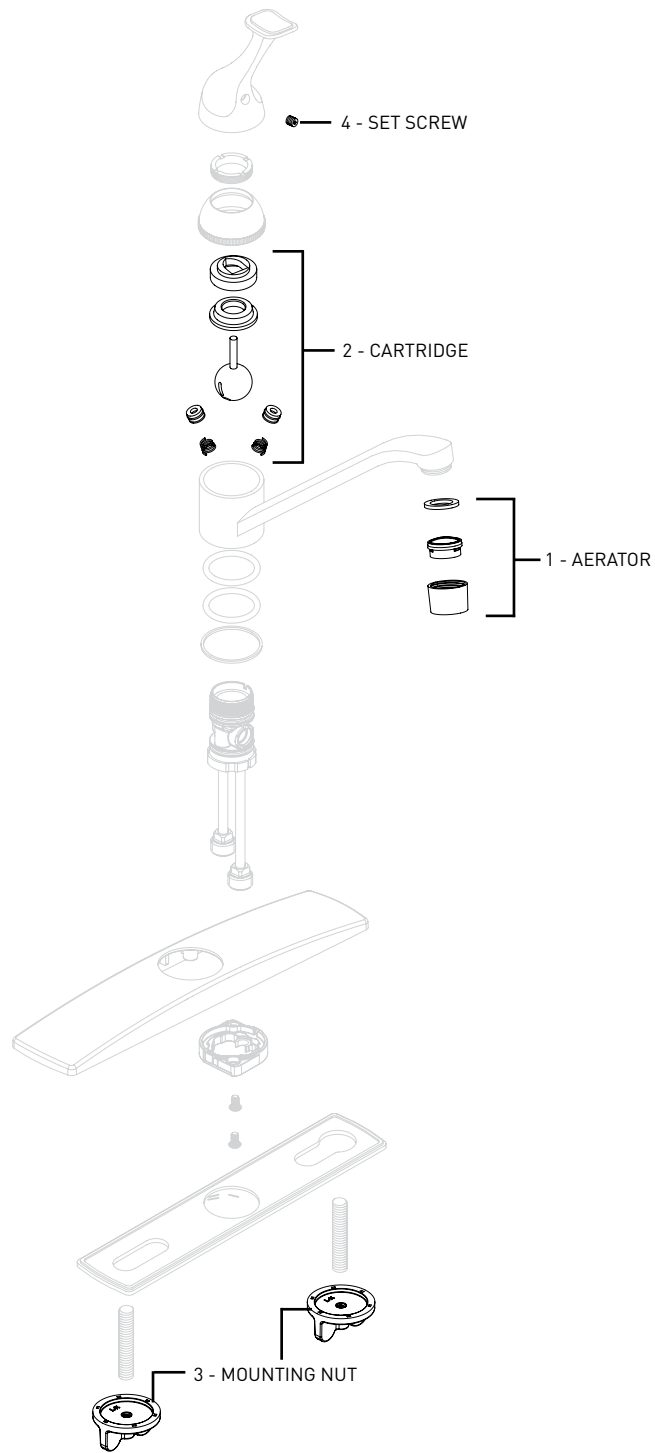

ESSENCE

06-8827H
KITCHEN FAUCET

REPLACEMENT PARTS AVAILABLE

FOR PARTS NOT LISTED CONTACT CUSTOMER SERVICE

REPLACEMENT PARTS	POLISHED CHROME PART NUMBER
1 - AERATOR	06-RP0745
2 - CARTRIDGE	06-RP0081
3 - MOUNTING NUT	06-RP0188
4 - SET SCREW	06-RP0720