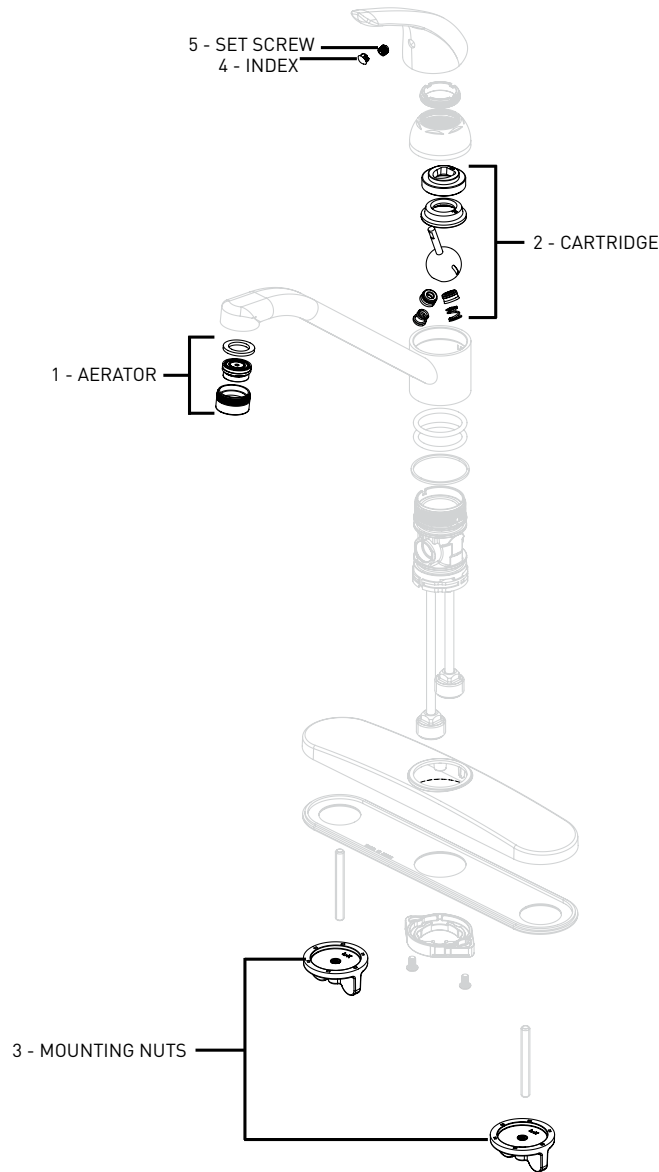

INFINITY

06-8830
KITCHEN FAUCET

REPLACEMENT PARTS AVAILABLE

FOR PARTS NOT LISTED CONTACT CUSTOMER SERVICE

REPLACEMENT PARTS	POLISHED CHROME PART NUMBER
1 - AERATOR	06-RP0006
2 - CARTRIDGE	06-RP0081
3 - MOUNTING NUTS	06-RP0188
4 - INDEX	06-RP0756
5 - SET SCREW	06-RP0720