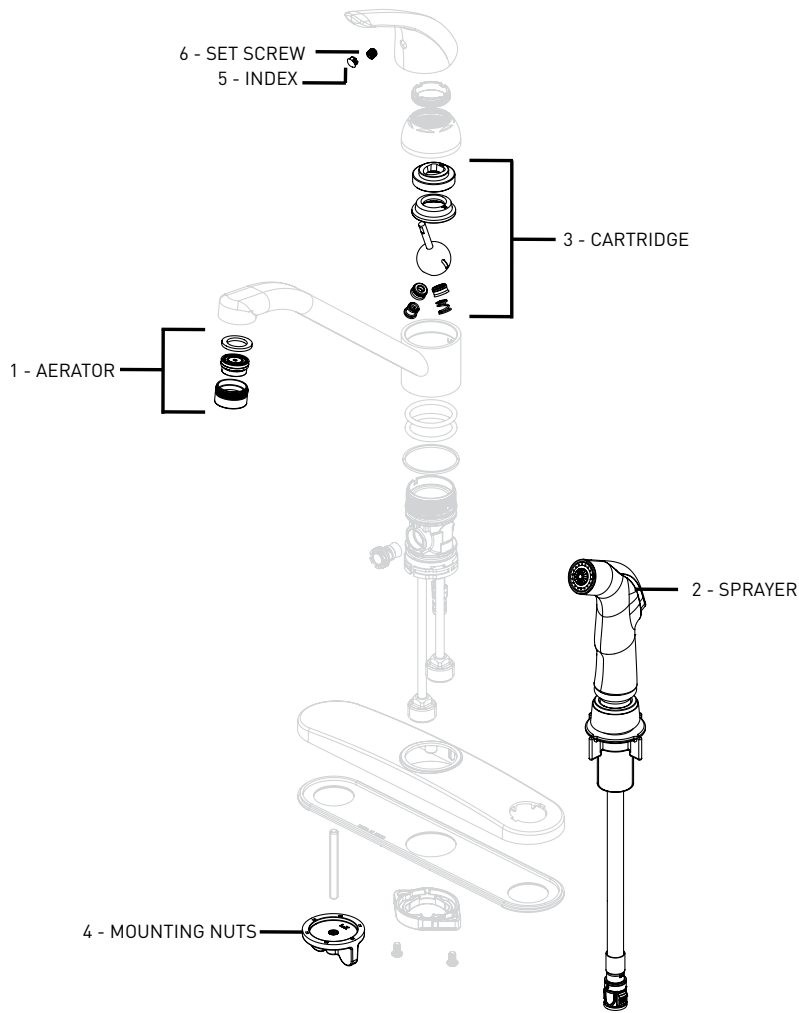

INFINITY 06-8830S / 06-8830SSN KITCHEN FAUCET

REPLACEMENT PARTS AVAILABLE

FOR PARTS NOT LISTED CONTACT CUSTOMER SERVICE

REPLACEMENT PARTS	SATIN NICKEL PART NUMBER	POLISHED CHROME PART NUMBER
1 - AERATOR	06-RP0006SN	06-RP0006
2 - SPRAYER	06-RP0796SN	06-RP0796
3 - CARTRIDGE	06-RP0081	06-RP0081
4 - MOUNTING NUTS	06-RP0188	06-RP0188
5 - INDEX	06-RP0756	06-RP0756
6 - SET SCREW	06-RP0720	06-RP0720