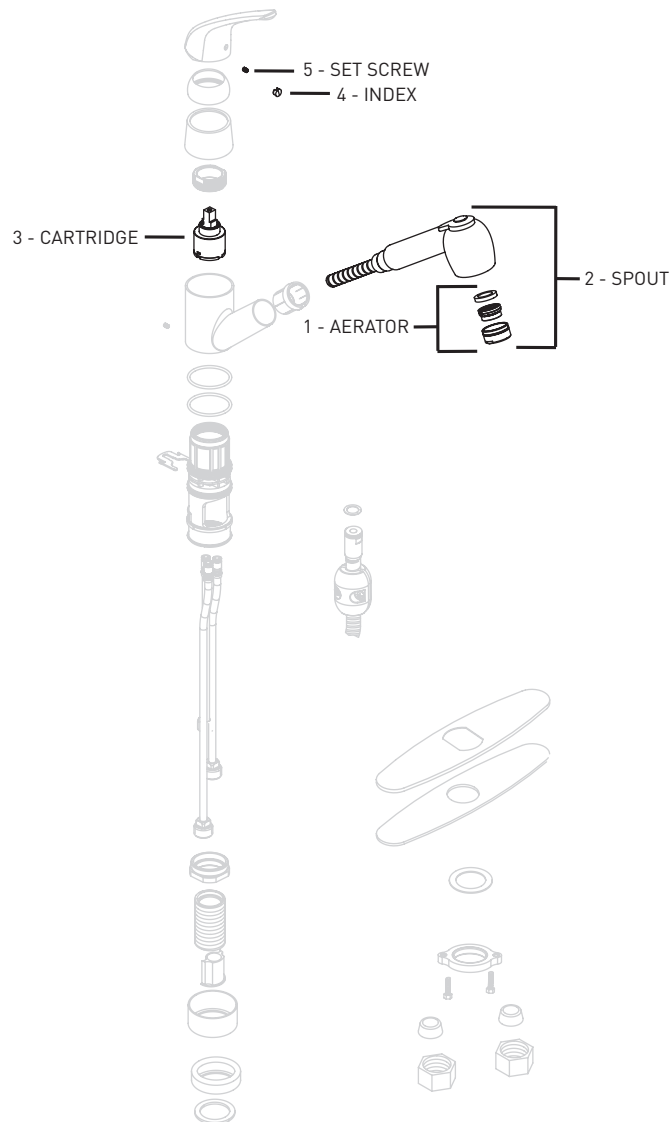

## INFINITY

06-8831S / 06-8831SSN  
KITCHEN FAUCET

### REPLACEMENT PARTS AVAILABLE

FOR PARTS NOT LISTED CONTACT CUSTOMER SERVICE

REPLACEMENT PARTS	SATIN NICKEL PART NUMBER	POLISHED CHROME PART NUMBER
1 - AERATOR	06-RP0757SN	06-RP0757
2 - SPOUT	06-RP0247SN	06-RP0247
3 - CARTRIDGE	06-RP0080	06-RP0080
4 - INDEX	06-RP0053	06-RP0053
5 - SET SCREW	06-RP0721	06-RP0721