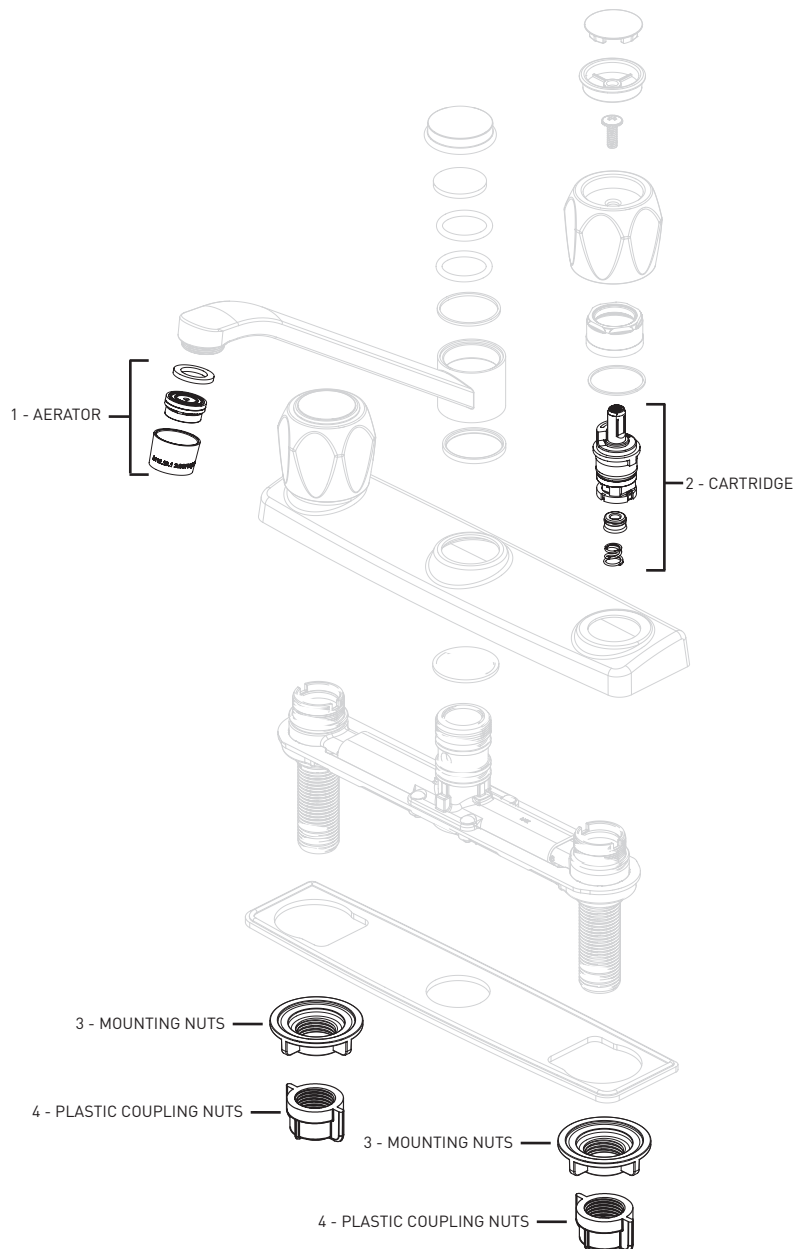

## SUNGLOW

06-8875MH  
KITCHEN FAUCET

### REPLACEMENT PARTS AVAILABLE

FOR PARTS NOT LISTED CONTACT CUSTOMER SERVICE

REPLACEMENT PARTS	POLISHED CHROME PART NUMBER
1 - AERATOR	06-RP0745
2 - CARTRIDGE	06-RP0069
3 - MOUNTING NUTS	06-RP0186
4 - PLASTIC COUPLING NUTS	06-RP0739