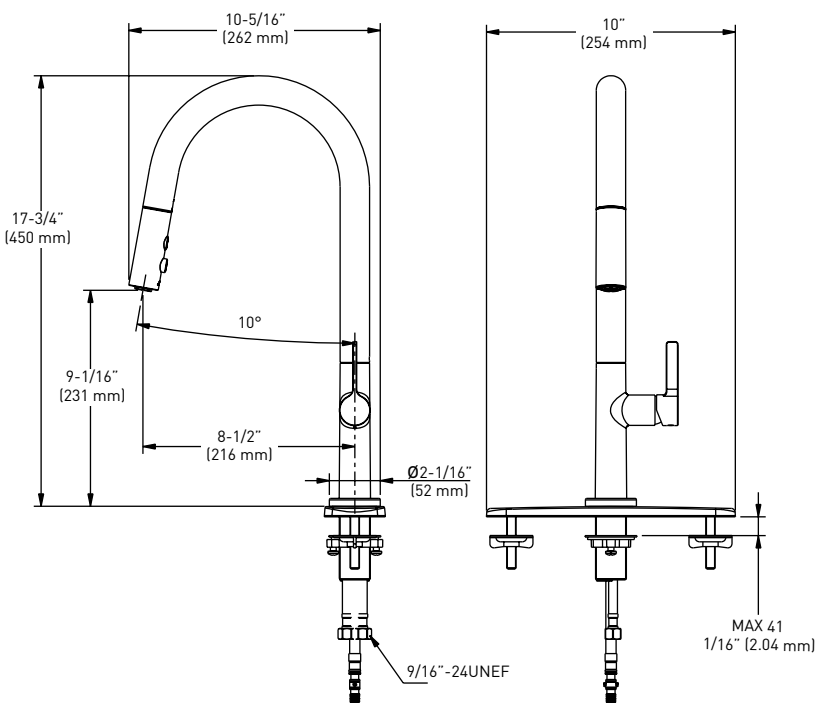

FEATURES

- › SINGLE LEVER HANDLE FOR EASY TEMPERATURE AND FLOW CONTROL
- › HIGH ARC SWING SPOUT MAKES KITCHEN TASKS EASIER
- › TWO-FUNCTION PULL-DOWN SPRAY HEAD WITH PUSH BUTTON CONTROL
- › PULL-DOWN SPRAY HEAD FULLY RETRACTS AND SECURELY DOCKS INTO PLACE
- › CERAMIC DISC CARTRIDGE ENSURES DURABILITY AND LONG-LASTING PERFORMANCE
- › MAXIMUM FLOW RATE OF 1.75 GPM (6.6 LPM) AT 60 PSI

WITH OPTIONAL DECK PLATE

LIFETIME
WARRANTY

WITH OPTIONAL DECK PLATE

WITHOUT OPTIONAL DECK PLATE

MATERIAL

- › PREMIUM METAL CONSTRUCTION

INSTALLATION

- › 1 OR 3 HOLE INSTALLATION
- › OPTIONAL DECK PLATE INCLUDED

CODES/STANDARDS

- › MEETS OR EXCEEDS ASME A112.18.1/CSA B125.1
- › CERTIFICATIONS: cUPC
- › CODE COMPLIANCE: NSF/ANSI 61/9, ADA
- › LOW LEAD COMPLIANT

RETAIL PACK

PULL-DOWN KITCHEN FAUCET

MATTE BLACK 19

06-88825BLK

POLISHED CHROME 26

06-8882S

CASE QTY

6

MEASUREMENTS SUBJECT TO A 3% VARIANCE

MEASUREMENTS ARE FOR REFERENCE ONLY. TAYMOR RESERVES THE RIGHT TO CHANGE THE PRODUCT SPECS WITHOUT NOTICE. FOR PRODUCT WARRANTY, PLEASE VISIT TAYMOR WEBSITE FOR DETAILS