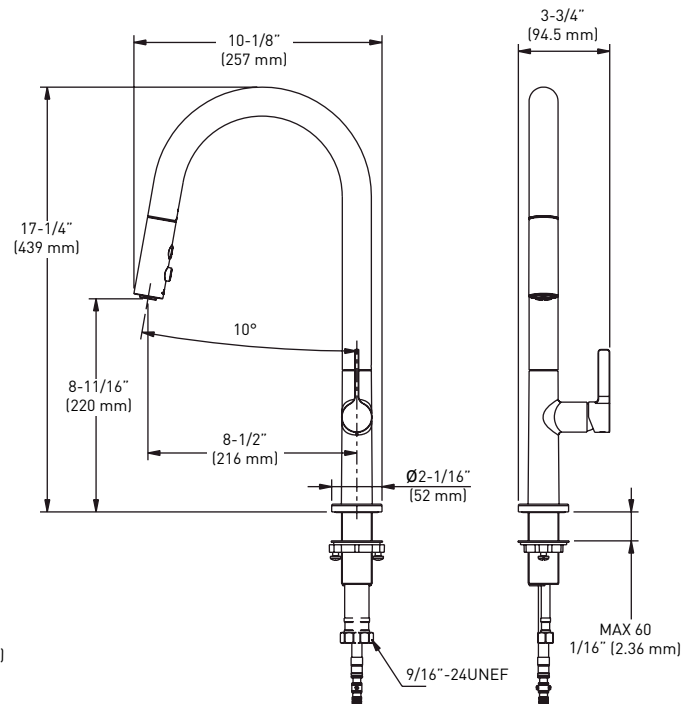

FEATURES

- › SINGLE LEVER HANDLE FOR EASY TEMPERATURE AND FLOW CONTROL
- › HIGH ARC SWING SPOUT MAKES KITCHEN TASKS EASIER
- › TWO-FUNCTION PULL-DOWN SPRAY HEAD WITH PUSH BUTTON CONTROL
- › PULL-DOWN SPRAY HEAD FULLY RETRACTS AND SECURELY DOCKS INTO PLACE
- › CERAMIC DISC CARTRIDGE ENSURES DURABILITY AND LONG-LASTING PERFORMANCE
- › MAXIMUM FLOW RATE OF 1.75 GPM (6.6 LPM) AT 60 PSI

WITH OPTIONAL DECK PLATE

LIFETIME
WARRANTY

WITH OPTIONAL DECK PLATE

WITHOUT OPTIONAL DECK PLATE

MATERIAL

- › PREMIUM METAL CONSTRUCTION

INSTALLATION

- › 1 OR 3 HOLE INSTALLATION
- › OPTIONAL DECK PLATE INCLUDED

CODES/STANDARDS

- › MEETS OR EXCEEDS ASME A112.18.1/CSA B125.1
- › CERTIFICATIONS: cUPC
- › CODE COMPLIANCE: NSF/ANSI 61/9, ADA
- › LOW LEAD COMPLIANT

RETAIL PACK

PULL-DOWN KITCHEN FAUCET

MATTE BLACK 19

06-88825BLK

POLISHED CHROME 26

06-8882S

CASE QTY

6

MEASUREMENTS SUBJECT TO A 3% VARIANCE

MEASUREMENTS ARE FOR REFERENCE ONLY. TAYMOR RESERVES THE RIGHT TO CHANGE THE PRODUCT SPECS WITHOUT NOTICE. FOR PRODUCT WARRANTY, PLEASE VISIT TAYMOR WEBSITE FOR DETAILS