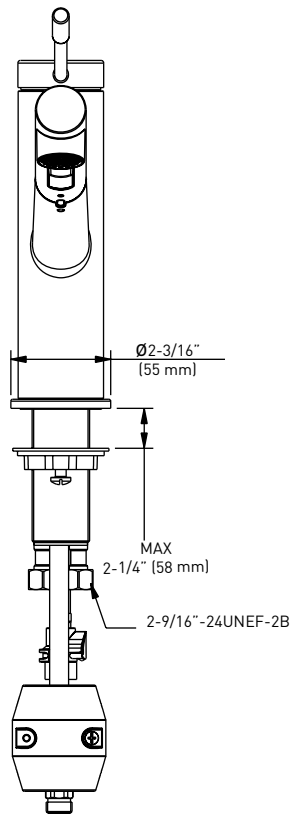

### FEATURES

- › SINGLE LEVER HANDLE FOR EASY TEMPERATURE AND FLOW CONTROL
- › SWING SPOUT MAKES KITCHEN TASKS EASIER
- › TWO-FUNCTION PULL-OUT SPRAY HEAD WITH PUSH BUTTON CONTROL
- › PULL-OUT SPRAY HEAD FULLY RETRACTS AND SECURELY DOCKS INTO PLACE
- › CERAMIC DISC CARTRIDGE ENSURES DURABILITY AND LONG-LASTING PERFORMANCE
- › MAXIMUM FLOW RATE OF 1.75 GPM (6.6 LPM) AT 60 PSI

### INSTALLATION

- › SINGLE HOLE INSTALLATION

### CODES/STANDARDS

- › MEETS OR EXCEEDS ASME A112.18.1/CSA B125.1
- › CERTIFICATIONS: cUPC
- › CODE COMPLIANCE: NSF/ANSI 61/9, ADA

RETAIL PACK

PULL-OUT KITCHEN FAUCET

POLISHED CHROME 26

06-8883S

CASE QTY

4