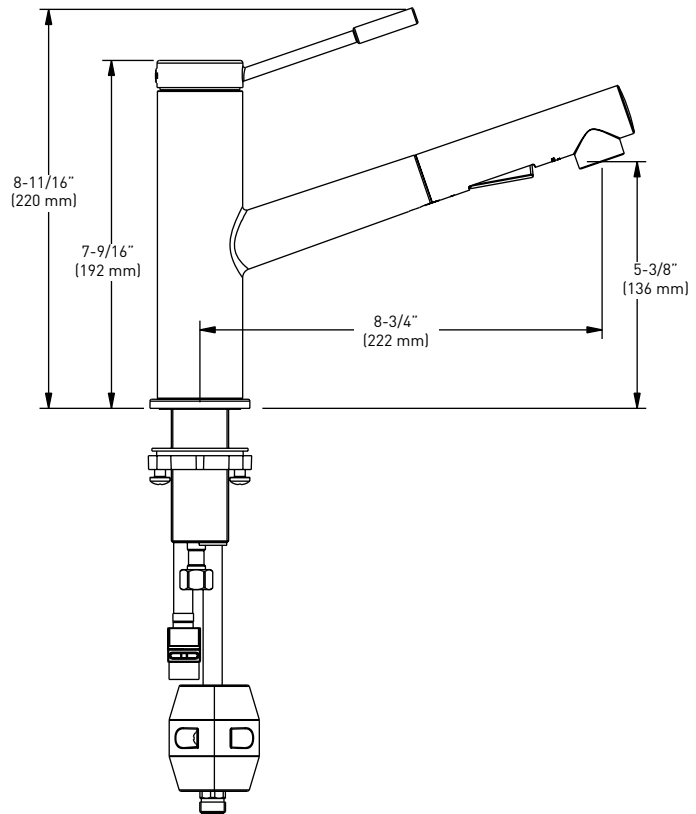

### FEATURES

- › SINGLE LEVER HANDLE FOR EASY TEMPERATURE AND FLOW CONTROL
- › SWING SPOUT MAKES KITCHEN TASKS EASIER
- › TWO-FUNCTION PULL-OUT SPRAY HEAD WITH PUSH BUTTON CONTROL
- › PULL-OUT SPRAY HEAD FULLY RETRACTS AND SECURELY DOCKS INTO PLACE
- › CERAMIC DISC CARTRIDGE ENSURES DURABILITY AND LONG-LASTING PERFORMANCE
- › MAXIMUM FLOW RATE OF 1.75 GPM (6.6 LPM) AT 60 PSI

### INSTALLATION

- › SINGLE HOLE INSTALLATION

### CODES/STANDARDS

- › MEETS OR EXCEEDS ASME A112.18.1/CSA B125.1
- › CERTIFICATIONS: cUPC
- › CODE COMPLIANCE: NSF/ANSI 61/9, ADA

RETAIL PACK

PULL-OUT KITCHEN FAUCET

POLISHED CHROME 26

06-8883S

CASE QTY

4