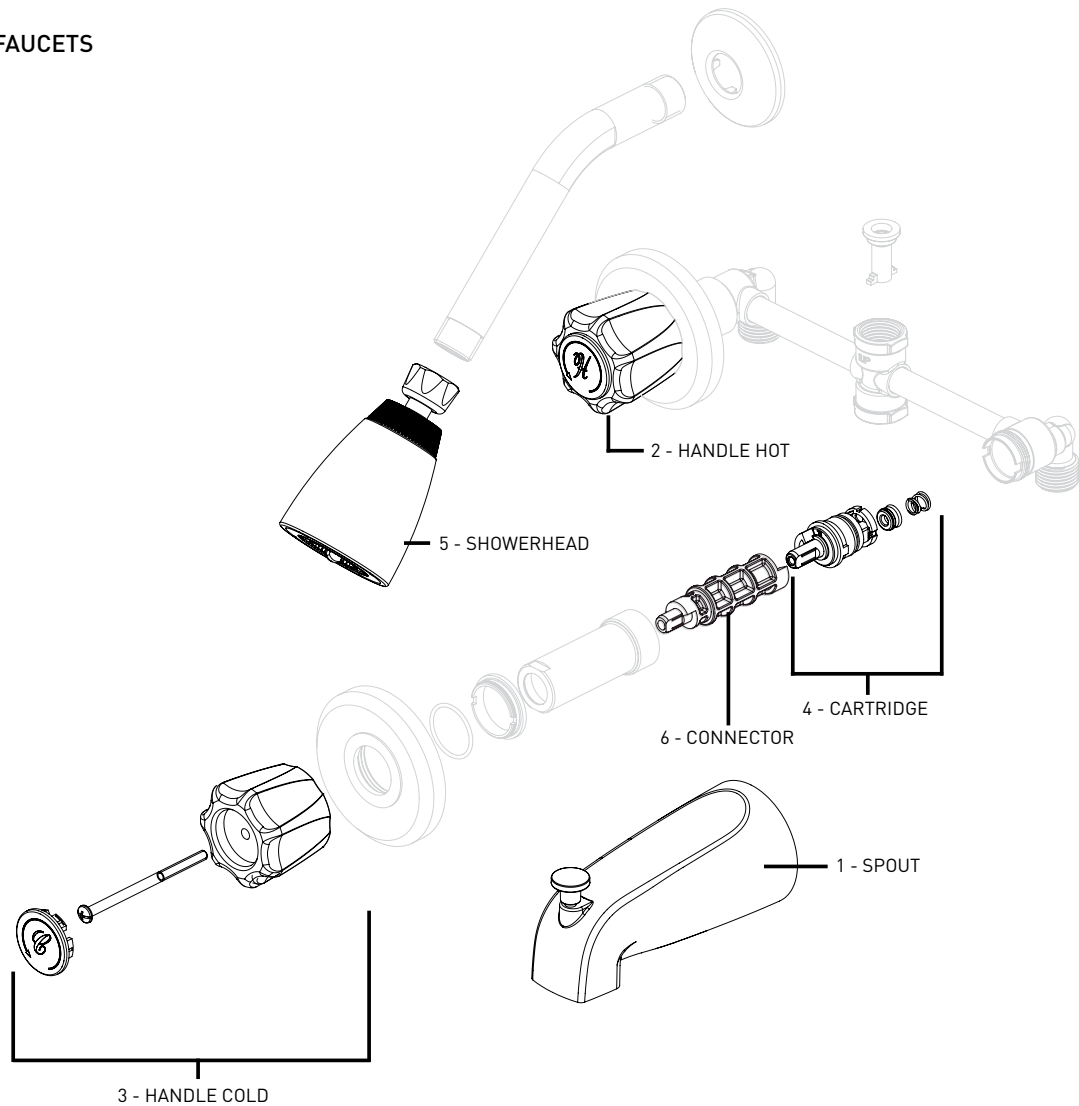

## SUNGLOW

06-9907

TUB & SHOWER FAUCETS

### REPLACEMENT PARTS AVAILABLE

FOR PARTS NOT LISTED CONTACT CUSTOMER SERVICE

REPLACEMENT PARTS	POLISHED CHROME PART NUMBER
1 - SPOUT	06-RP0248
2 - HANDLE HOT	06-RP0009H
3 - HANDLE COLD	06-RP0009C
4 - CARTRIDGE	06-RP0069
5 - SHOWERHEAD	06-RP0779
6 - CONNECTOR	06-RP1076