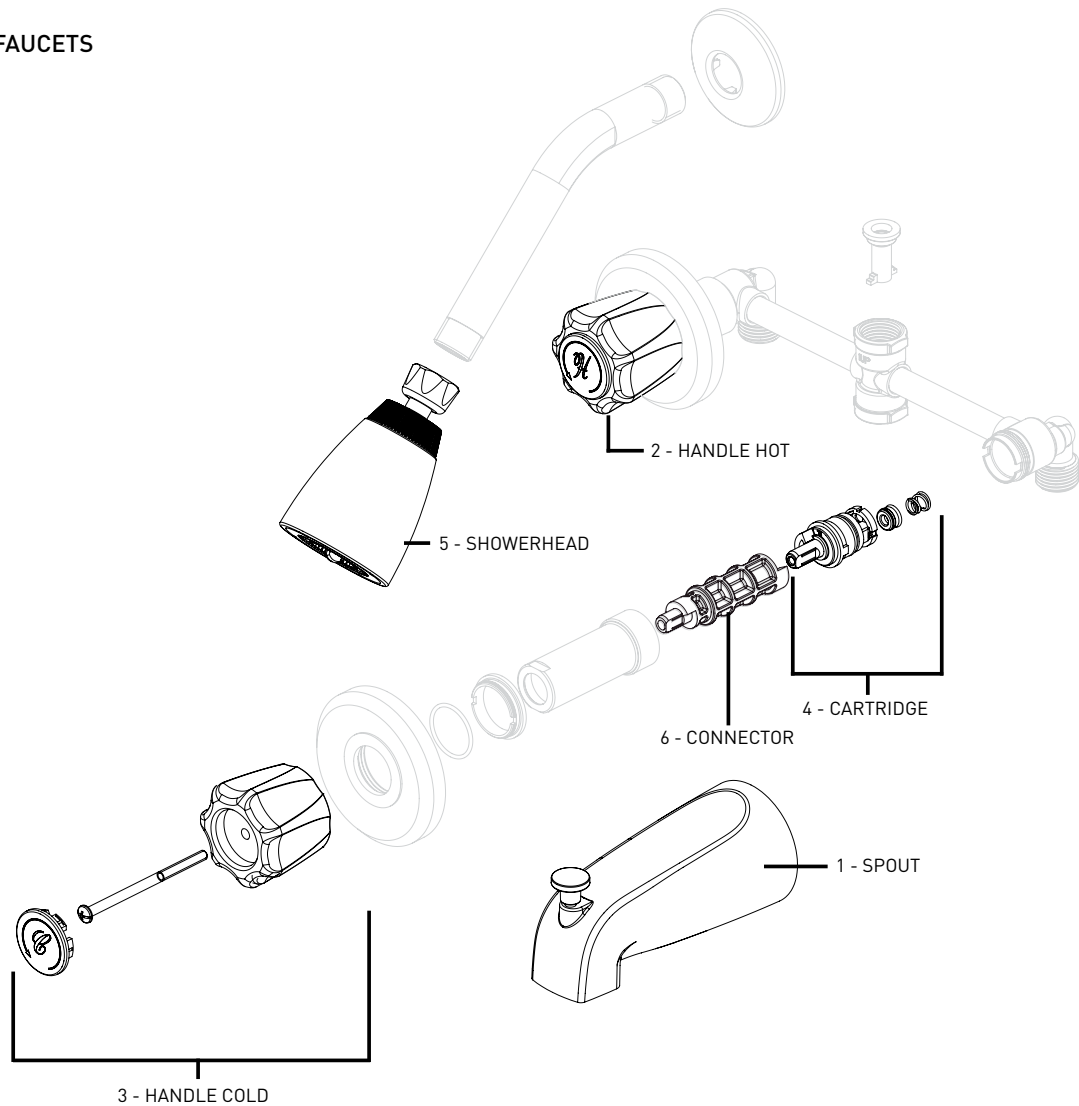

## SUNGLOW

06-9907

TUB & SHOWER FAUCETS

### REPLACEMENT PARTS AVAILABLE

FOR PARTS NOT LISTED CONTACT CUSTOMER SERVICE

REPLACEMENT PARTS	POLISHED CHROME PART NUMBER
1 - SPOUT	06-RP0248
2 - HANDLE HOT	06-RP1095H
3 - HANDLE COLD	06-RP1095C
4 - CARTRIDGE	06-RP0069
5 - SHOWERHEAD	06-RP0779
6 - CONNECTOR	06-RP1076