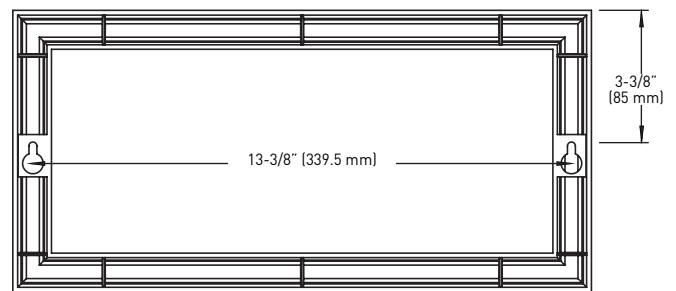

### FEATURES

- › EASY-INSTALL ADDRESS PLAQUE FEATURES CLEAN DESIGN
- › BLACK BACKGROUND
- › DURABLE, WEATHER-RESISTANT RESIN
- › ALLOWS UP TO 5 HOUSE NUMBERS
- › 36 DURABLE SELF-ADHESIVE 4" (102 mm) WHITE VINYL HOUSE NUMBERS INCLUDED
- › MOUNTING HARDWARE, TEMPLATES AND EASY TO FOLLOW INSTALLATION INSTRUCTIONS INCLUDED

MEASUREMENTS ARE FOR REFERENCE ONLY. TAYMOR RESERVES THE RIGHT TO CHANGE THE PRODUCT SPECS WITHOUT NOTICE. FOR PRODUCT WARRANTY, PLEASE VISIT TAYMOR WEBSITE FOR DETAILS.

EASY INSTALL ADDRESS PLAQUE RETAIL PACK	ITEM	CASE QTY.
MODERN PLAQUE w/36 SELF-ADHESIVE 4" (10.16 cm) VINYL HOUSE NUMBERS - WHITE NUMBERS / BLACK PLAQUE	25-9420	12