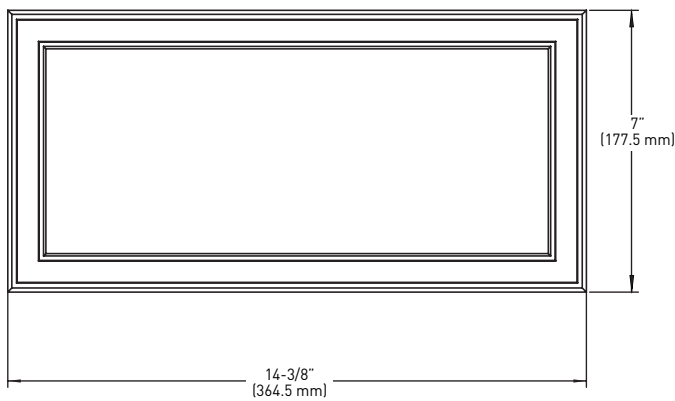

### FEATURES

- › EASY-INSTALL ADDRESS PLAQUE FEATURES CLEAN DESIGN
- › BLACK BACKGROUND
- › DURABLE, WEATHER-RESISTANT RESIN
- › ALLOWS UP TO 5 HOUSE NUMBERS
- › 36 DURABLE SELF-ADHESIVE 4" (102 mm) WHITE VINYL HOUSE NUMBERS INCLUDED
- › MOUNTING HARDWARE, TEMPLATES AND EASY TO FOLLOW INSTALLATION INSTRUCTIONS INCLUDED

MEASUREMENTS ARE FOR REFERENCE ONLY. TAYMOR RESERVES THE RIGHT TO CHANGE THE PRODUCT SPECS WITHOUT NOTICE. FOR PRODUCT WARRANTY, PLEASE VISIT TAYMOR WEBSITE FOR DETAILS.

EASY INSTALL ADDRESS PLAQUE RETAIL PACK	ITEM	CASE QTY.
MODERN PLAQUE w/36 SELF-ADHESIVE 4" (10.16 cm) VINYL HOUSE NUMBERS - WHITE NUMBERS / BLACK PLAQUE	25-9420	12