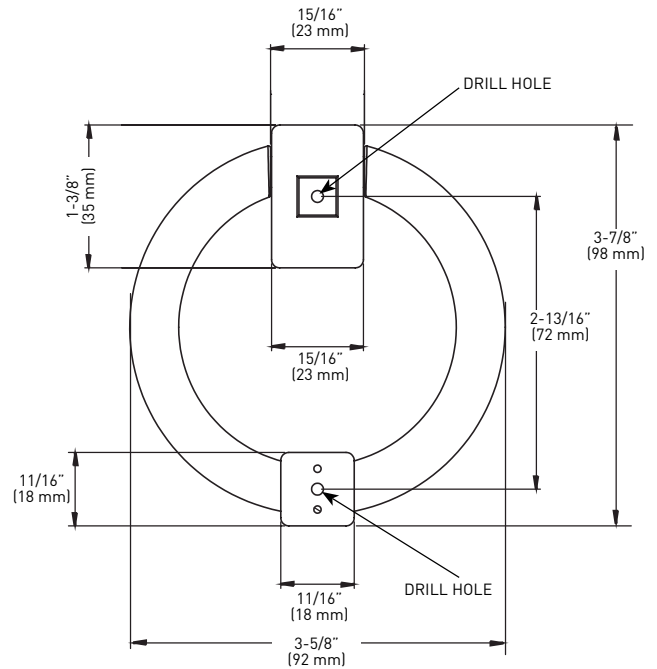

Taymor® | P R O D U C T SPECIFICATIONS

RING DOOR KNOCKER

FEATURES

- › HEAVY SOLID METAL
- › EASY TO INSTALL
- › WEATHER RESISTANT
- › STRIKE PLATE, MOUNTING HARDWARE AND TEMPLATE INCLUDED

SIDE VIEW

BACK VIEW

MEASUREMENTS ARE FOR REFERENCE ONLY. TAYMOR RESERVES THE RIGHT TO CHANGE THE PRODUCT SPECS WITHOUT NOTICE. FOR PRODUCT WARRANTY, PLEASE VISIT TAYMOR WEBSITE FOR DETAILS.

DESCRIPTION CARDED	POLISHED BRASS	SATIN NICKEL	MATTE BLACK	CASE
	3	15	19	QTY.
ROUND DOOR KNOCKER 3-5/8" W x 3-7/8" H x 1-5/16" D [92 mm W x 98 mm H x 33 mm D]	25-D5010PB	25-D5010SN	25-D5010BLK	4