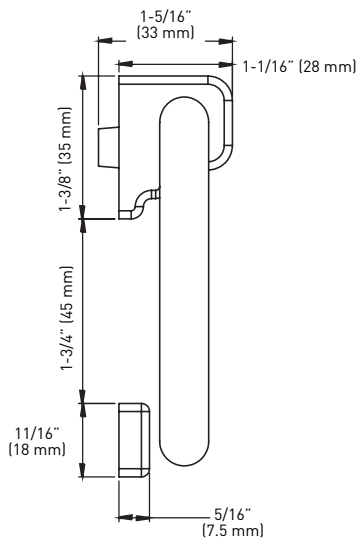

Taymor® | P R O D U C T SPECIFICATIONS

RING DOOR KNOCKER

FEATURES

- › HEAVY SOLID METAL
- › EASY TO INSTALL
- › WEATHER RESISTANT
- › STRIKE PLATE, MOUNTING HARDWARE AND TEMPLATE INCLUDED

SIDE VIEW

BACK VIEW

MEASUREMENTS ARE FOR REFERENCE ONLY. TAYMOR RESERVES THE RIGHT TO CHANGE THE PRODUCT SPECS WITHOUT NOTICE. FOR PRODUCT WARRANTY, PLEASE VISIT TAYMOR WEBSITE FOR DETAILS.

DESCRIPTION CARDED	POLISHED BRASS	SATIN NICKEL	MATTE BLACK	CASE
	3	15	19	QTY.
ROUND DOOR KNOCKER 3-5/8" W x 3-7/8" H x 1-5/16" D [92 mm W x 98 mm H x 33 mm D]	25-D5010PB	25-D5010SN	25-D5010BLK	4