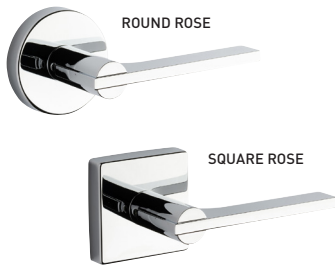

Product Showcase
Arc Deco — *The Premier Line*

Taymor[®]

1

Minimalist Style

2

Sculptural Elegance

3

Unique Arc Transitions

Product Showcase

Arc Deco — *The Premier Line*

Taymor®

Sweeping arcs. Subtle curves. Sleek lines and angles. The bold geometric forms that defined the iconic architecture of the Roaring Twenties are back, with renewed relevance for the contemporary homes of today. Introducing Arc Deco, an exclusive collection of coordinated door and bath hardware that embraces the same simplicity of form and expression of pure shape. Each piece features strong intersecting lines that transition to a distinctive arc, balancing stylistic elegance with sculptural form.

Defined arcs, elegant profile and distinctive sculptural form

- Unique post with sweeping arc detail
- Collarless rose emphasizes clean design
- Available with round or square rose
- Refined slim ergonomic profile
- Fully reversible lock, works on both right and left handed doors
- Universal 6-in-1 latches offer a guaranteed fit
- Push button auto-release on privacy function
- Concealed screw mount for a streamlined look
- Premium all metal construction
- Fits standard doors
- Coordinates with Arc Deco bath accessories

Arc Deco ROUND ROSE			
BUILDER PACK	FINISH: SATIN NICKEL	FINISH: MATTE BLACK	FINISH: POLISHED CHROME
PRIVACY	30-D007424SN	30-D007424BLK	30-D007424PC
UPC	0 63013 75755 2	0 63013 75751 4	0 63013 75753 8
PASSAGE	30-D007434SN	30-D007434BLK	30-D007434PC
UPC	0 63013 75749 1	0 63013 75745 3	0 63013 75747 7
DUMMY	30-744SN	30-744BLK	30-744PC
UPC	0 63013 75743 9	0 63013 75739 2	0 63013 75741 5