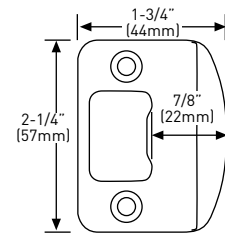

Taymor | PRODUCT SPECIFICATIONS

THE PREMIER SLIP STREAM LEVERSET LINE

SPECIFICATIONS

- UNIVERSAL 6-IN-1 LATCH: DRIVE IN, SQUARE MORTISE AND RADIUS CORNER WITH ADJUSTABLE BACKSET: 2-3/8" (60 mm) – 2-3/4" (70 mm)
- STANDARD BORE HOLES: 2-1/8" (54 mm)
- FITS STANDARD DOOR THICKNESS: 1-3/8" (35 mm) – 1-3/4" (45 mm)
- FULL LIP RADIUS CORNER STRIKE WITH ADJUSTABLE TAB STANDARD: 1-3/4" x 2-1/4" (45 mm x 57 mm)
- PUSH BUTTON AUTO-RELEASE ON PRIVACY FUNCTION

FULL LIP RADIUS STRIKE

MEASUREMENTS SUBJECT TO A 3% VARIANCE

MEASUREMENTS ARE FOR REFERENCE ONLY. TAYMOR RESERVES THE RIGHT TO CHANGE THE PRODUCT SPECS WITHOUT NOTICE. FOR PRODUCT WARRANTY, PLEASE VISIT TAYMOR WEBSITE FOR DETAILS