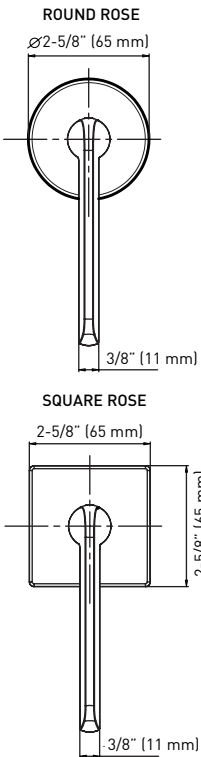

6-IN-1 PRIVACY/PASSAGE LATCH