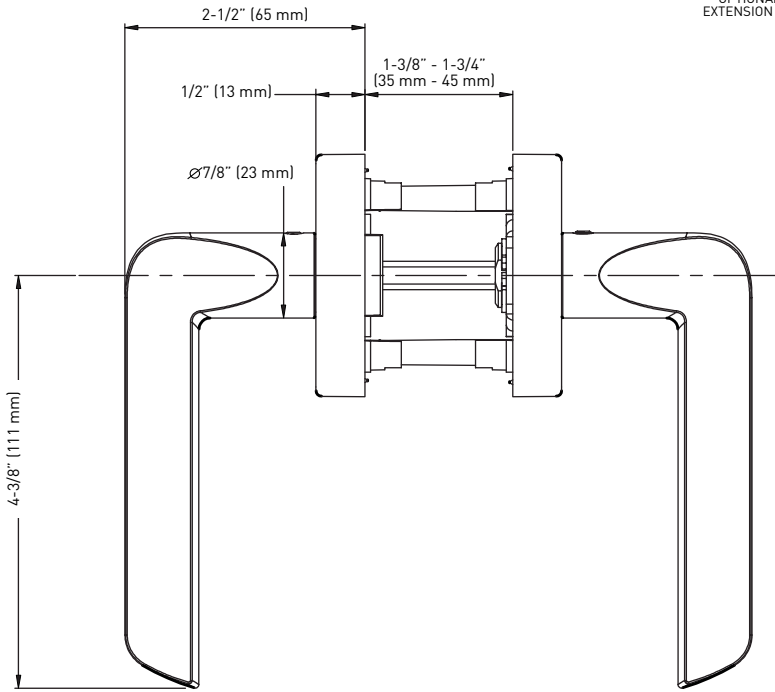

6-IN-1 PRIVACY/PASSAGE LATCH