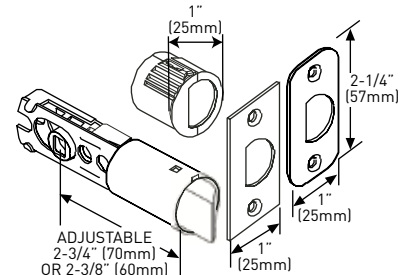

6-IN-1 PRIVACY/PASSAGE LATCH