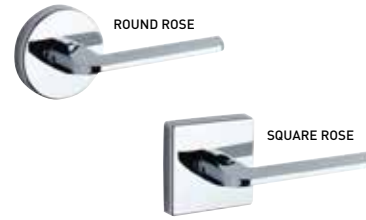

Taymor | PRODUCT SPECIFICATIONS

THE PREMIER SLIP STREAM LEVERSET LINE

SPECIFICATIONS

- UNIVERSAL 6-IN-1 LATCH: DRIVE IN, SQUARE MORTISE AND RADIUS CORNER WITH ADJUSTABLE BACKSET: 2-3/8" (60 mm) – 2-3/4" (70 mm)
- STANDARD BORE HOLES: 2-1/8" (54 mm)
- FITS STANDARD DOOR THICKNESS: 1-3/8" (35 mm) – 1-3/4" (45 mm)
- FULL LIP RADIUS CORNER STRIKE WITH ADJUSTABLE TAB STANDARD: 1-3/4" x 2-1/4" (45 mm x 57 mm)
- PUSH BUTTON AUTO-RELEASE ON PRIVACY FUNCTION