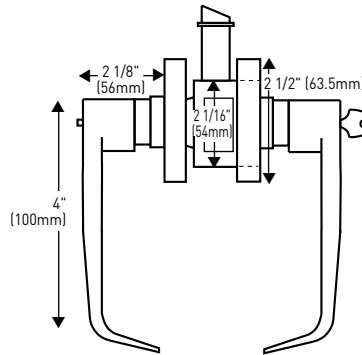

SINGLE
CYLINDER
DEADBOLT