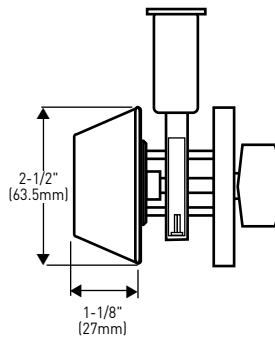

FEATURES

- BHMA/ANSI A156.2 SERIES 4000 GRADE 2
- C-UL/UL LISTED FOR FIRE RATING: 3 HOUR FIRE RATED
- SC4 6-PIN KEYWAY STANDARD - (WR5 OPTIONAL)
- ADJUSTABLE BACKSET
- FOR 1 3/8" - 1 3/4" (35mm TO 45mm) THICK DOOR
- FITS RIGHT HAND AND LEFT HAND DOORS
- ALL LOCKS ARE PACKAGED WITH 1-3/4" x 2-1/4" "T" STRIKES AS STANDARD
- PACKAGED IN KEYED DIFFERENT (KD)
- KEYING OPTIONS AVAILABLE
- RETAIL PACK
- 5 YEAR MECHANICAL AND 1 YEAR FINISH WARRANTY

AVAILABLE FINISHES

32D
SATIN STAINLESS
STEEL

OXFORD BALL KNOB - RETAIL PACK COMMERCIAL GRADE 2 TUBULAR MECHANISM

	32D SATIN STAINLESS STEEL	CASE PACK
ENTRY - ENTRANCE/OFFICE LEVERSET (INSIDE TURN BUTTON)	32-V1653	3
PRIVACY - RESTROOM LEVERSET (INSIDE TURN BUTTON)	32-V1640	4
PASSAGE - HALL/CLOSET LEVERSET	32-V1610	4
STOREROOM	32-V1680	4

WINDSOR LEVERSET - RETAIL PACK COMMERCIAL GRADE 2 TUBULAR MECHANISM

ENTRY - ENTRANCE/OFFICE LEVERSET (INSIDE TURN BUTTON)	32-V1853	4
PRIVACY - RESTROOM LEVERSET (INSIDE TURN BUTTON)	32-V1840	4
PASSAGE - HALL/CLOSET LEVERSET	32-V1810	4
STOREROOM	32-V1880	4

DEADBOLT - RETAIL PACK

SINGLE CYLINDER DEADBOLT	32-FV450	3