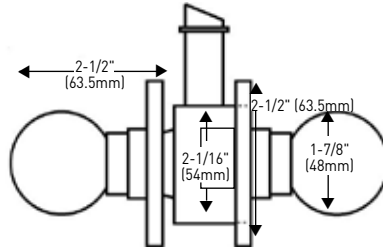

WINDSOR
LEVERSET