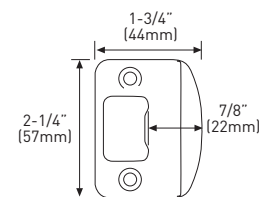

MEASUREMENTS SUBJECT TO A 3% VARIANCE

MEASUREMENTS ARE FOR REFERENCE ONLY. TAYMOR RESERVES THE RIGHT TO CHANGE THE PRODUCT SPECS WITHOUT NOTICE. FOR PRODUCT WARRANTY, PLEASE VISIT TAYMOR WEBSITE FOR DETAILS

MANCHESTER DOME

BUILDER PACK	ENTRY - KD	PRIVACY	PASSAGE	INSIDE TRIM	DUMMY
AGED BRONZE 10B+	—	—	—	33-HB36	33-364
SATIN NICKEL 15	—	—	—	33-HB39	33-394
CASE QTY. 20					
RETAIL PACK					
AGED BRONZE 10B+	34-FV3614	34-FV3624	34-FV3634	—	—
SATIN NICKEL 15	34-FV3914	34-FV3924	34-FV3934	—	—
CASE QTY. 4