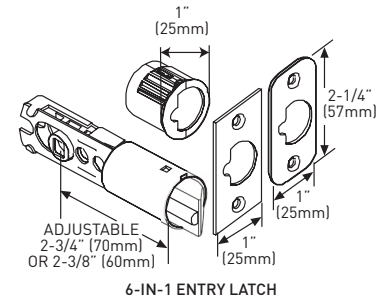

Taymor

PRODUCT SPECIFICATIONS

PROFESSIONAL SERIES

MANCHESTER

DOMED KNOB

SPECIFICATIONS

- › INSIDE TURN BUTTON ON PRIVACY AND KEYED ENTRY FUNCTION
- › UNIVERSAL 6-IN-1 LATCH OFFERS A GUARANTEED FIT
- › INCLUDES ANTI-PRY COLLAR FOR REINFORCED SECURITY
- › 78° LATCH RETRACTION
- › PREMIUM ALL METAL CONSTRUCTION
- › INCLUDES 1-3/4" x 2-1/4" FULL LIP RADIUS CORNER "D" STRIKE STANDARD
- › FITS STANDARD DOORS

GRADE 3

ANSI GRADE 3

LIFETIME MECHANICAL & 5 YEAR FINISH WARRANTY

FULL KEYING SERVICES AVAILABLE
WR5 KEYWAY, PACKAGED IN KEYED DIFFERENT (KD)
OR KEYED ALIKE (KA)

20 MINUTE
OPTIONAL
FIRE RATING

MEASUREMENTS SUBJECT TO A 3% VARIANCE

MEASUREMENTS ARE FOR REFERENCE ONLY. TAYMOR RESERVES THE RIGHT TO CHANGE THE PRODUCT SPECS WITHOUT NOTICE. FOR PRODUCT WARRANTY, PLEASE VISIT TAYMOR WEBSITE FOR DETAILS

MANCHESTER DOME

BUILDER PACK	ENTRY - KD	PRIVACY	PASSAGE	INSIDE TRIM	DUMMY
AGED BRONZE 10B+	—	—	—	33-HB36	33-364
SATIN NICKEL 15	—	—	—	33-HB39	33-394
CASE QTY. 20					
RETAIL PACK					
AGED BRONZE 10B+	34-FV3614	34-FV3624	34-FV3634	—	—
SATIN NICKEL 15	34-FV3914	34-FV3924	34-FV3934	—	—
CASE QTY. 4