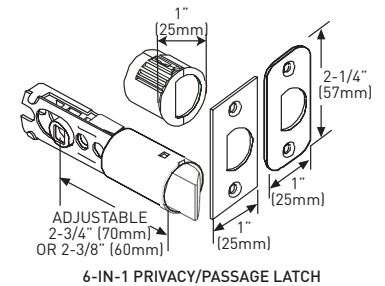

Taymor

PRODUCT SPECIFICATIONS

PROFESSIONAL SERIES

MANCHESTER

DOMED KNOB

SPECIFICATIONS

- › INSIDE TURN BUTTON ON PRIVACY AND KEYED ENTRY FUNCTION
- › UNIVERSAL 6-IN-1 LATCH OFFERS A GUARANTEED FIT
- › INCLUDES ANTI-PRY COLLAR FOR REINFORCED SECURITY
- › 78° LATCH RETRACTION
- › PREMIUM ALL METAL CONSTRUCTION
- › INCLUDES 1-3/4" x 2-1/4" FULL LIP RADIUS CORNER "D" STRIKE STANDARD
- › FITS STANDARD DOORS

GRADE 3

ANSI GRADE 3

LIFETIME MECHANICAL & 5 YEAR FINISH WARRANTY

FULL KEYING SERVICES AVAILABLE
WR5 KEYWAY, PACKAGED IN KEYED DIFFERENT (KD)
OR KEYED ALIKE (KA)

20 MINUTE
OPTIONAL
FIRE RATING

MEASUREMENTS SUBJECT TO A 3% VARIANCE

MEASUREMENTS ARE FOR REFERENCE ONLY. TAYMOR RESERVES THE RIGHT TO CHANGE THE PRODUCT SPECS WITHOUT NOTICE. FOR PRODUCT WARRANTY, PLEASE VISIT TAYMOR WEBSITE FOR DETAILS

MANCHESTER DOME

BUILDER PACK	ENTRY - KD	PRIVACY	PASSAGE	INSIDE TRIM	DUMMY
AGED BRONZE 10B+	—	—	—	33-HB36	33-364
SATIN NICKEL 15	—	—	—	33-HB39	33-394
CASE QTY. 20					
RETAIL PACK					
AGED BRONZE 10B+	34-FV3614	34-FV3624	34-FV3634	—	—
SATIN NICKEL 15	34-FV3914	34-FV3924	34-FV3934	—	—
CASE QTY. 4