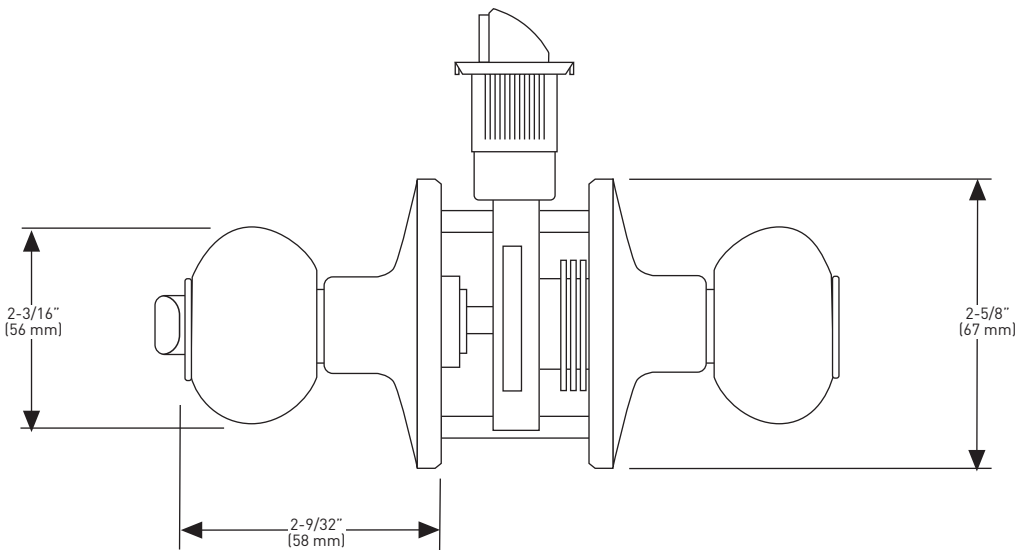

Taymor

PRODUCT SPECIFICATIONS

PROFESSIONAL SERIES

MANCHESTER

DOMED KNOB

SPECIFICATIONS

- › INSIDE TURN BUTTON ON PRIVACY AND KEYED ENTRY FUNCTION
- › UNIVERSAL 6-IN-1 LATCH OFFERS A GUARANTEED FIT
- › INCLUDES ANTI-PRY COLLAR FOR REINFORCED SECURITY
- › 78° LATCH RETRACTION
- › PREMIUM ALL METAL CONSTRUCTION
- › INCLUDES 1-3/4" x 2-1/4" FULL LIP RADIUS CORNER "D" STRIKE STANDARD
- › FITS STANDARD DOORS

GRADE 3

ANSI GRADE 3

LIFETIME MECHANICAL & 5 YEAR FINISH WARRANTY

FULL KEYING SERVICES AVAILABLE
WR5 KEYWAY, PACKAGED IN KEYED DIFFERENT (KD)
OR KEYED ALIKE (KA)

20 MINUTE
OPTIONAL
FIRE RATING

MEASUREMENTS SUBJECT TO A 3% VARIANCE

MEASUREMENTS ARE FOR REFERENCE ONLY. TAYMOR RESERVES THE RIGHT TO CHANGE THE PRODUCT SPECS WITHOUT NOTICE. FOR PRODUCT WARRANTY, PLEASE VISIT TAYMOR WEBSITE FOR DETAILS

MANCHESTER DOME

BUILDER PACK	ENTRY - KD	PRIVACY	PASSAGE	INSIDE TRIM	DUMMY
AGED BRONZE 10B+	—	—	—	33-HB36	33-364
SATIN NICKEL 15	—	—	—	33-HB39	33-394
CASE QTY. 20					
RETAIL PACK					
AGED BRONZE 10B+	34-FV3614	34-FV3624	34-FV3634	—	—
SATIN NICKEL 15	34-FV3914	34-FV3924	34-FV3934	—	—
CASE QTY. 4