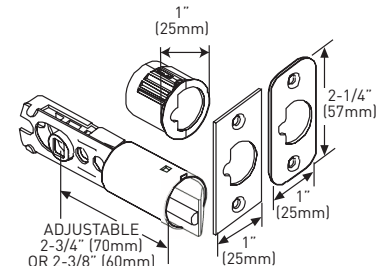

### SPECIFICATIONS

- › PUSH BUTTON AUTO-RELEASE ON PRIVACY AND KEYED ENTRY FUNCTION
- › UNIVERSAL 6-IN-1 LATCH OFFERS A GUARANTEED FIT
- › INCLUDES ANTI-PRY COLLAR FOR REINFORCED SECURITY
- › 78° LATCH RETRACTION
- › PREMIUM ALL METAL CONSTRUCTION
- › INCLUDES 1-3/4" x 2-1/4" FULL LIP RADIUS CORNER "D" STRIKE STANDARD
- › FITS STANDARD DOORS

6-IN-1 ENTRY LATCH

6-IN-1 PRIVACY/PASSAGE LATCH

FULL LIP RADIUS STRIKE

MEASUREMENTS SUBJECT TO A 3% VARIANCE

MEASUREMENTS ARE FOR REFERENCE ONLY. TAYMOR RESERVES THE RIGHT TO CHANGE THE PRODUCT SPECS WITHOUT NOTICE. FOR PRODUCT WARRANTY, PLEASE VISIT TAYMOR WEBSITE FOR DETAILS