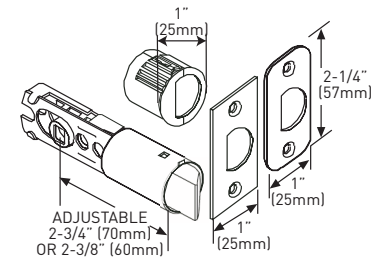

### SPECIFICATIONS

- › PUSH BUTTON AUTO-RELEASE ON PRIVACY AND KEYED ENTRY FUNCTION
- › UNIVERSAL 6-IN-1 LATCH OFFERS A GUARANTEED FIT
- › INCLUDES ANTI-PRY COLLAR FOR REINFORCED SECURITY
- › 78° LATCH RETRACTION
- › PREMIUM ALL METAL CONSTRUCTION
- › INCLUDES 1-3/4" x 2-1/4" FULL LIP RADIUS CORNER "D" STRIKE STANDARD
- › FITS STANDARD DOORS

6-IN-1 ENTRY LATCH

6-IN-1 PRIVACY/PASSAGE LATCH

FULL LIP RADIUS STRIKE

MEASUREMENTS SUBJECT TO A 3% VARIANCE

MEASUREMENTS ARE FOR REFERENCE ONLY. TAYMOR RESERVES THE RIGHT TO CHANGE THE PRODUCT SPECS WITHOUT NOTICE. FOR PRODUCT WARRANTY, PLEASE VISIT TAYMOR WEBSITE FOR DETAILS