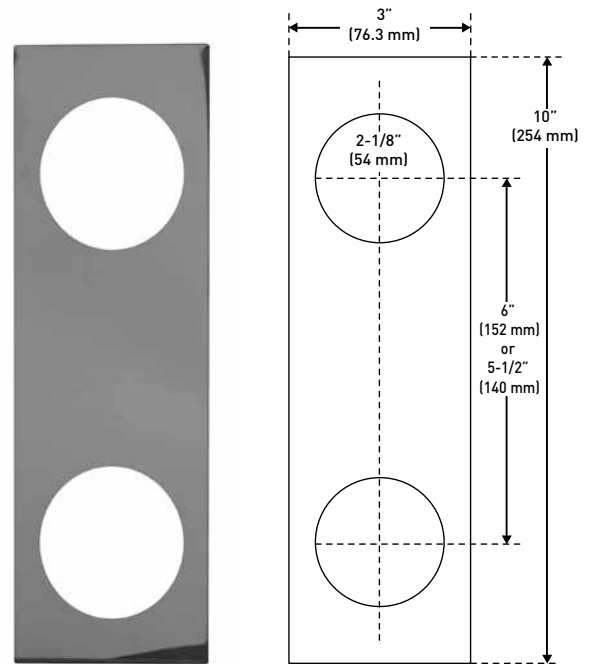

ESCUTCHEON PLATES

PROFESSIONAL SERIES®

- > DECORATIVE ENHANCEMENT FOR ENTRY DOOR LOCKS
- > STAINLESS STEEL MATERIAL

COLONIAL

SQUARE

ESCUTCHEON PLATES BUILDER PACK

SQUARE 2 HOLES

OVERALL SIZE: 10" H x 3" W (254mm x 76mm)
BOTH HOLES 2-1/8" (54mm) DIA.
6" (152mm) C/C

OVERALL SIZE: 10" H x 3" W (254mm x 76mm)
BOTH HOLES 2-1/8" (54mm) DIA.
5-1/2" (140mm) C/C

15
SATIN
NICKEL

26
POLISHED
CHROME

26D
SATIN
CHROME

CASE
PACK

33-SN602

33-PC602

33-SC602

50

33-SN502

33-PC502

33-SC502

50

COLONIAL 2 HOLES

OVERALL SIZE: 12" H x 3" W (305mm x 76mm)
BOTH HOLES 2-1/8" (54mm) DIA.
6" (152mm) C/C

OVERALL SIZE: 12" H x 3" W (305mm x 76mm)
BOTH HOLES 2-1/8" (54mm) DIA.
5-1/2" (140mm) C/C