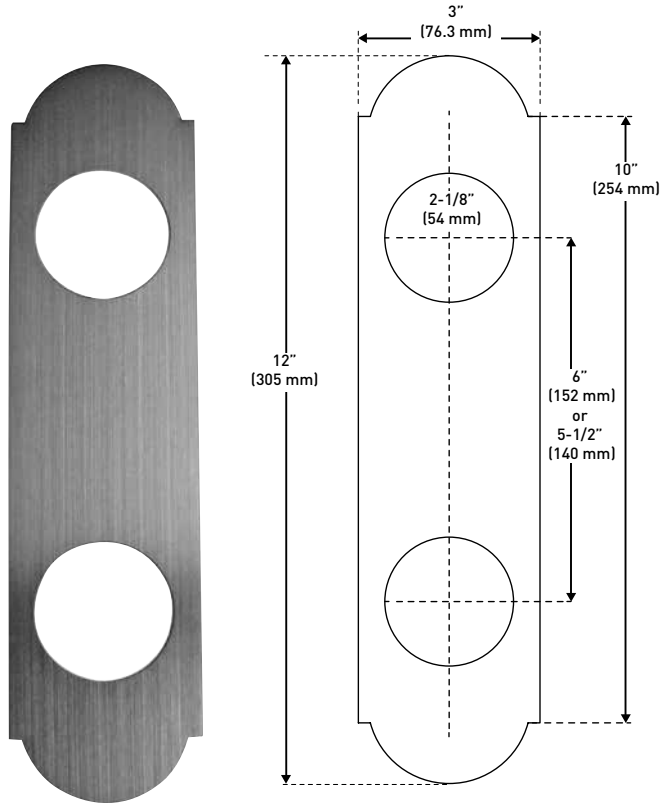

ESCUTCHEON PLATES

PROFESSIONAL SERIES®

- > DECORATIVE ENHANCEMENT FOR ENTRY DOOR LOCKS
- > STAINLESS STEEL MATERIAL

COLONIAL

SQUARE

ESCUTCHEON PLATES BUILDER PACK

SQUARE 2 HOLES

OVERALL SIZE: 10" H x 3" W (254mm x 76mm)
BOTH HOLES 2-1/8" (54mm) DIA.
6" (152mm) C/C

OVERALL SIZE: 10" H x 3" W (254mm x 76mm)
BOTH HOLES 2-1/8" (54mm) DIA.
5-1/2" (140mm) C/C

15
SATIN
NICKEL

26
POLISHED
CHROME

26D
SATIN
CHROME

CASE
PACK

33-SN602

33-PC602

33-SC602

50

33-SN502

33-PC502

33-SC502

50

COLONIAL 2 HOLES

OVERALL SIZE: 12" H x 3" W (305mm x 76mm)
BOTH HOLES 2-1/8" (54mm) DIA.
6" (152mm) C/C

OVERALL SIZE: 12" H x 3" W (305mm x 76mm)
BOTH HOLES 2-1/8" (54mm) DIA.
5-1/2" (140mm) C/C