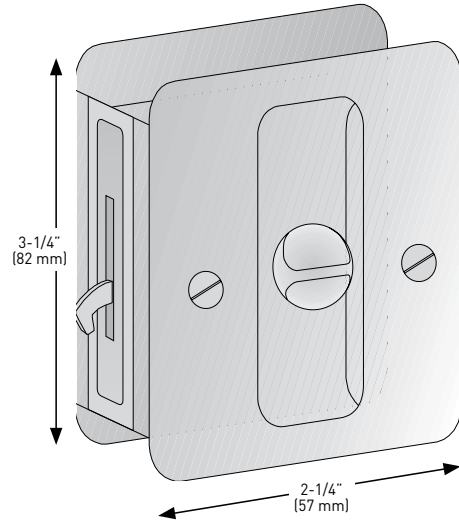

RECTANGULAR SLIDING DOOR HARDWARE

INTERIOR

EXTERIOR

A. PRIVACY

INTERIOR

EXTERIOR

B. PASSAGE

RECTANGULAR SLIDING DOOR HARDWARE

- SOLID BRASS CONSTRUCTION
- FITS CONVENTIONAL 1-3/4" x 2-7/8" (45 mm - 73 mm) NOTCH PREP
- FITS STANDARD DOOR THICKNESS

BUILDER PACK	A. PRIVACY	B. PASSAGE	STRIKES
POLISHED BRASS 3	33-PB580	33-PB590	—
AGED BRONZE 10B+	33-ORB580	33-ORB590	33-58000RB
SATIN NICKEL 15	33-SN580	33-SN590	33-58000SN
ANTIQUE NICKEL 17A	33-AN580	33-AN590	—
MATTE BLACK 19	33-BLK580	33-BLK590	—
POLISHED CHROME 26	33-PC580	33-PC590	33-58000CH
SATIN CHROME 26D	33-CH580	33-CH590	—