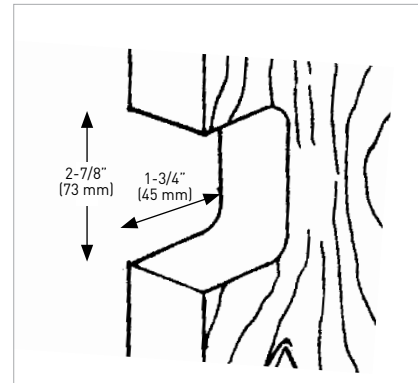

RECTANGULAR SLIDING DOOR HARDWARE

INTERIOR

EXTERIOR

A. PRIVACY

INTERIOR

EXTERIOR

B. PASSAGE

RECTANGULAR SLIDING DOOR HARDWARE

- SOLID BRASS CONSTRUCTION
- FITS CONVENTIONAL 1-3/4" x 2-7/8" (45 mm - 73 mm) NOTCH PREP
- FITS STANDARD DOOR THICKNESS

BUILDER PACK	A. PRIVACY	B. PASSAGE	STRIKES
POLISHED BRASS 3	33-PB580	33-PB590	—
AGED BRONZE 10B+	33-ORB580	33-ORB590	33-58000RB
SATIN NICKEL 15	33-SN580	33-SN590	33-58000SN
ANTIQUE NICKEL 17A	33-AN580	33-AN590	—
MATTE BLACK 19	33-BLK580	33-BLK590	—
POLISHED CHROME 26	33-PC580	33-PC590	33-58000CH
SATIN CHROME 26D	33-CH580	33-CH590	—