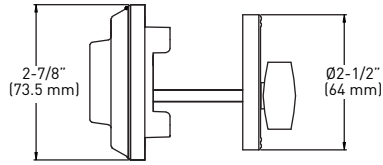

6-IN-1 ADJUSTABLE DEADBOLT LATCH