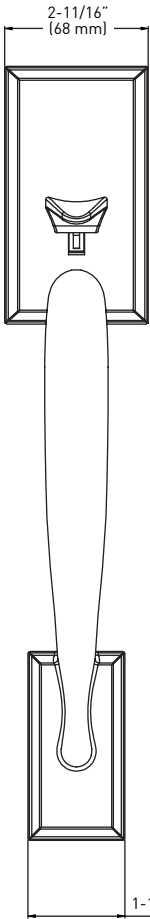

ASHFORD

PROFESSIONAL SERIES® HANDLESET

MANCHESTER
INSIDE KNOB

CAPRI
INSIDE KNOB
FOR MATTE BLACK
FINISH ONLY

GRADE
3

ANSI GRADE 3

EXTENSION KIT AVAILABLE

Optional Extension Kit accommodates doors that are 2-1/4" thick

FULL KEYING SERVICES AVAILABLE

WR5 keyway, packaged in Keyed Different [KD]

SPECIFICATIONS

- › INCLUDES MANCHESTER KNOB (CAPRI KNOB FOR MATTE BLACK OPTION)
- › COMPATIBLE WITH BOTH PREMIER AND PROFESSIONAL SERIES® LOCKSETS
- › UNIVERSAL 6-IN-1 LATCH: DRIVE IN, SQUARE MORTISE AND RADIUS CORNER WITH ADJUSTABLE BACKSET: 2-3/8" (60 mm) – 2-3/4" (70 mm)
- › HIGH TENSILE STEEL ANTI-SAW DEADBOLT WITH 1" THROW
- › STANDARD CENTER TO CENTER BORE DISTANCE: 5-1/2" (140 mm)
- › STANDARD BORE HOLES: 2-1/8" (54 mm)
- › FITS STANDARD DOOR THICKNESS: 1-3/8" TO 1-3/4" (35 mm-45 mm)
- › 4 ADJUSTABLE MOUNTING POSITIONS
- › FULL LIP RADIUS CORNER SPRING LATCH STRIKE WITH ADJUSTABLE TAB
- › HIGH SECURITY DEADBOLT STRIKE
- › LIMITED LIFETIME MECHANICAL WARRANTY
- › 5 YEAR FINISH WARRANTY

RETAIL PACK	AGED BRONZE 10B+	SATIN NICKEL 15	ANTIQUÉ NICKEL 17A	MATTE BLACK 19	CASE PACK
INSIDE TRIM	MANCHESTER KNOB	MANCHESTER KNOB	MANCHESTER KNOB	CAPRI KNOB	
6-IN-1 ADJUSTABLE LATCH - KD	34-FV0477	34-FV0467	34-FV0457	34-FV0482	6

6-IN-1 ADJUSTABLE DEADBOLT LATCH

6-IN-1 FIXED HANDLESET LATCH