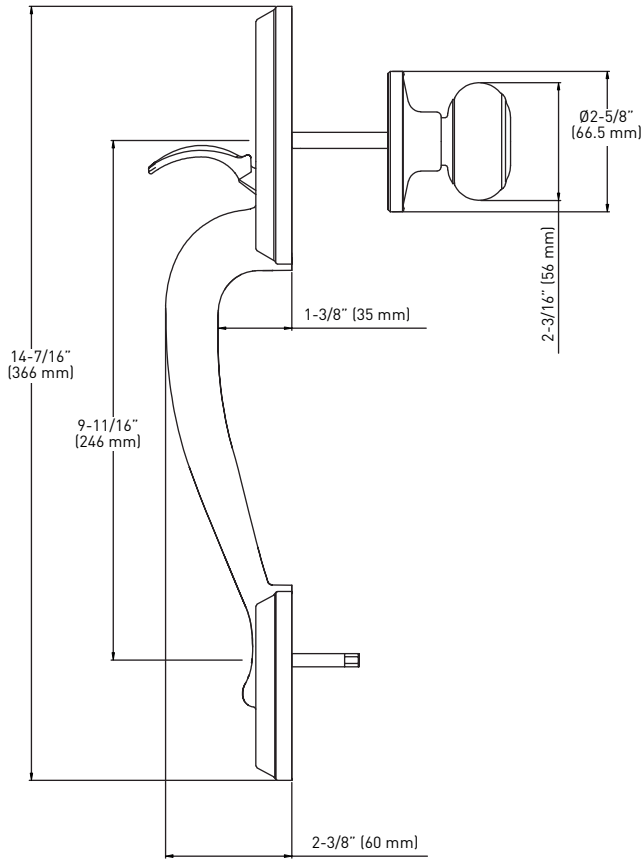

FULL KEYING SERVICES AVAILABLE

WR5 keyway, packaged in Keyed Different [KD]

SPECIFICATIONS

- › INCLUDES MANCHESTER KNOB (CAPRI KNOB FOR MATTE BLACK OPTION)
- › COMPATIBLE WITH BOTH PREMIER AND PROFESSIONAL SERIES® LOCKSETS
- › UNIVERSAL 6-IN-1 LATCH: DRIVE IN, SQUARE MORTISE AND RADIUS CORNER WITH ADJUSTABLE BACKSET: 2-3/8" (60 mm) – 2-3/4" (70 mm)
- › HIGH TENSILE STEEL ANTI-SAW DEADBOLT WITH 1" THROW
- › STANDARD CENTER TO CENTER BORE DISTANCE: 5-1/2" (140 mm)
- › STANDARD BORE HOLES: 2-1/8" (54 mm)
- › FITS STANDARD DOOR THICKNESS: 1-3/8" TO 1-3/4" (35 mm-45 mm)
- › 4 ADJUSTABLE MOUNTING POSITIONS
- › FULL LIP RADIUS CORNER SPRING LATCH STRIKE WITH ADJUSTABLE TAB
- › HIGH SECURITY DEADBOLT STRIKE
- › LIMITED LIFETIME MECHANICAL WARRANTY
- › 5 YEAR FINISH WARRANTY

RETAIL PACK	AGED BRONZE 10B+	SATIN NICKEL 15	ANTIQUÉ NICKEL 17A	MATTE BLACK 19	CASE PACK
INSIDE TRIM	MANCHESTER KNOB	MANCHESTER KNOB	MANCHESTER KNOB	CAPRI KNOB	
6-IN-1 ADJUSTABLE LATCH - KD	34-FV0477	34-FV0467	34-FV0457	34-FV0482	6

6-IN-1 ADJUSTABLE DEADBOLT LATCH

6-IN-1 FIXED HANDLESET LATCH