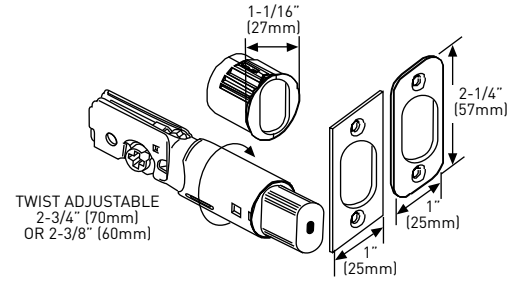

6-IN-1 ADJUSTABLE DEADBOLT LATCH