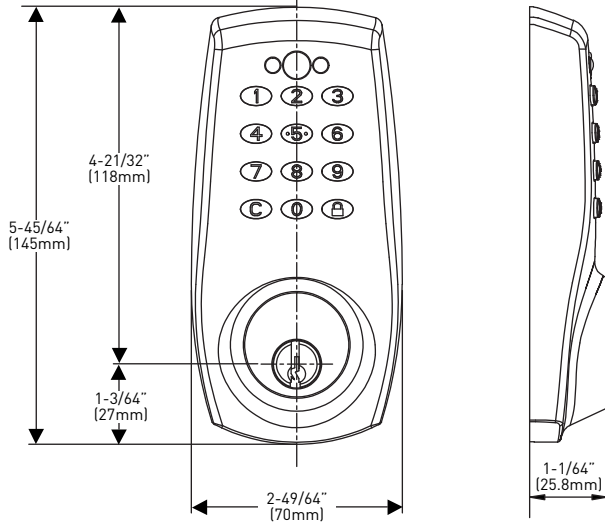

FULL KEYING SERVICES AVAILABLE

- › Keyway is 6-pin WR5 cylinder — comes keyed to 5-pin standard
- › Packaged in Keyed Different (KD)

SIMPLE SETUP

Easy installation with a Phillips screwdriver

EASY OPERATION

Illuminated keypad for easy viewing at night

REINFORCED SECURITY

High tensile steel anti-saw deadbolt

VACATION MODE

Disables all user codes temporarily

OPERATION TEMPERATURE

-35° C to 66° C (-31° F to 150° F)
(Temperature tolerance could vary due to different weather conditions)

FIRE RATED

Meets c-UL 1.5 hour fire rating standards

INTERIOR VIEW

CONCIERGE 300 EXTERIOR

6-IN-1 ADJUSTABLE DEADBOLT LATCH

CONCIERGE 300 INTERIOR

STRIKE