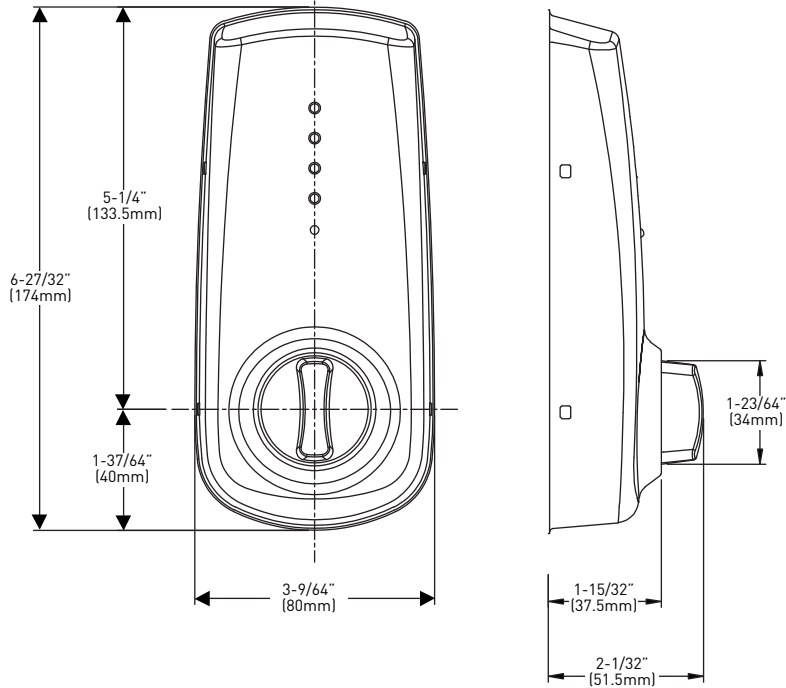

FULL KEYING SERVICES AVAILABLE

- › Keyway is 6-pin WR5 cylinder — comes keyed to 5-pin standard
- › Packaged in Keyed Different (KD)

SIMPLE SETUP

Easy installation with a Phillips screwdriver

EASY OPERATION

FIRE RATED

Meets c-UL 1.5 hour fire rating standards

INTERIOR VIEW

CONCIERGE 300 EXTERIOR

6-IN-1 ADJUSTABLE DEADBOLT LATCH

CONCIERGE 300 INTERIOR

STRIKE