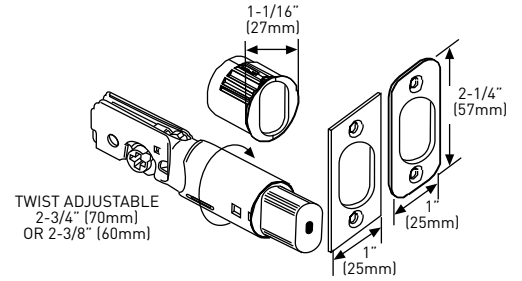

FIRE RATED

Meets c-UL 1.5 hour fire rating standards

INTERIOR VIEW

CONCIERGE 300 EXTERIOR

6-IN-1 ADJUSTABLE DEADBOLT LATCH

CONCIERGE 300 INTERIOR

STRIKE