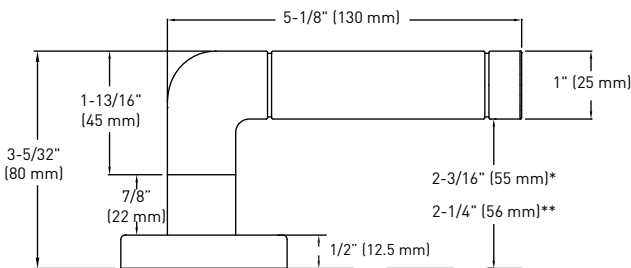

MORTISE LOCKS

RESIDENTIAL SERIES

SPECIFICATION DRAWINGS: ESCUTCHEON FACEPLATE TRIM

ESCUTCHEON PLATE
SIDE VIEW

ESCUTCHEON PLATE
INTERIOR

ESCUTCHEON PLATE
EXTERIOR

SPECIFICATION DRAWINGS: SECTIONAL ROSE TRIM

ROUND SECTIONAL ROSE: LEVERS

ROUND SECTIONAL ROSE: DEADBOLTS

SQUARE SECTIONAL ROSE: LEVERS

SQUARE SECTIONAL ROSE: DEADBOLTS

MORTISE LOCKS

RESIDENTIAL SERIES

SPECIFICATION DRAWINGS: RESIDENTIAL MORTISE LEVER TRIMS

BERGEN LEVER

BRITANNIA LEVER

STOCKHOLM LEVER

VEGA LEVER

* STAND OFF MEASUREMENT FROM DOOR TO LEVER FOR ROSE TRIM

** STAND OFF MEASUREMENT FROM DOOR TO LEVER FOR ESCUTCHEON TRIM