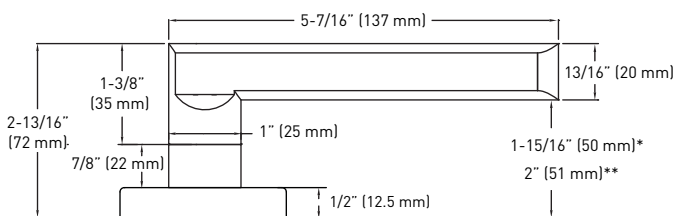

MORTISE LOCKS

RESIDENTIAL SERIES

SPECIFICATION DRAWINGS: ESCUTCHEON FACEPLATE TRIM

ESCUTCHEON PLATE
SIDE VIEW

ESCUTCHEON PLATE
INTERIOR

ESCUTCHEON PLATE
EXTERIOR

SPECIFICATION DRAWINGS: SECTIONAL ROSE TRIM

ROUND SECTIONAL ROSE: LEVERS

ROUND SECTIONAL ROSE: DEADBOLTS

SQUARE SECTIONAL ROSE: LEVERS

SQUARE SECTIONAL ROSE: DEADBOLTS

MORTISE LOCKS

RESIDENTIAL SERIES

SPECIFICATION DRAWINGS: RESIDENTIAL MORTISE LEVER TRIMS

BERGEN LEVER

BRITANNIA LEVER

STOCKHOLM LEVER

VEGA LEVER

* STAND OFF MEASUREMENT FROM DOOR TO LEVER FOR ROSE TRIM

** STAND OFF MEASUREMENT FROM DOOR TO LEVER FOR ESCUTCHEON TRIM