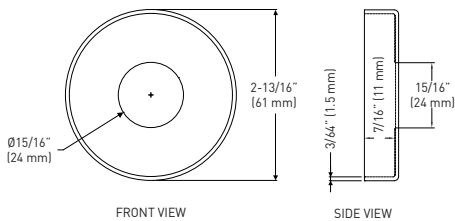

MORTISE LOCKS

RESIDENTIAL SERIES

SPECIFICATION DRAWINGS: ESCUTCHEON FACEPLATE TRIM

ESCUTCHEON PLATE
SIDE VIEW

ESCUTCHEON PLATE
INTERIOR

ESCUTCHEON PLATE
EXTERIOR

SPECIFICATION DRAWINGS: SECTIONAL ROSE TRIM

ROUND SECTIONAL ROSE: LEVERS

ROUND SECTIONAL ROSE: DEADBOLTS

SQUARE SECTIONAL ROSE: LEVERS

SQUARE SECTIONAL ROSE: DEADBOLTS

MORTISE LOCKS

RESIDENTIAL SERIES

SPECIFICATION DRAWINGS: RESIDENTIAL MORTISE LEVER TRIMS

BERGEN LEVER

BRITANNIA LEVER