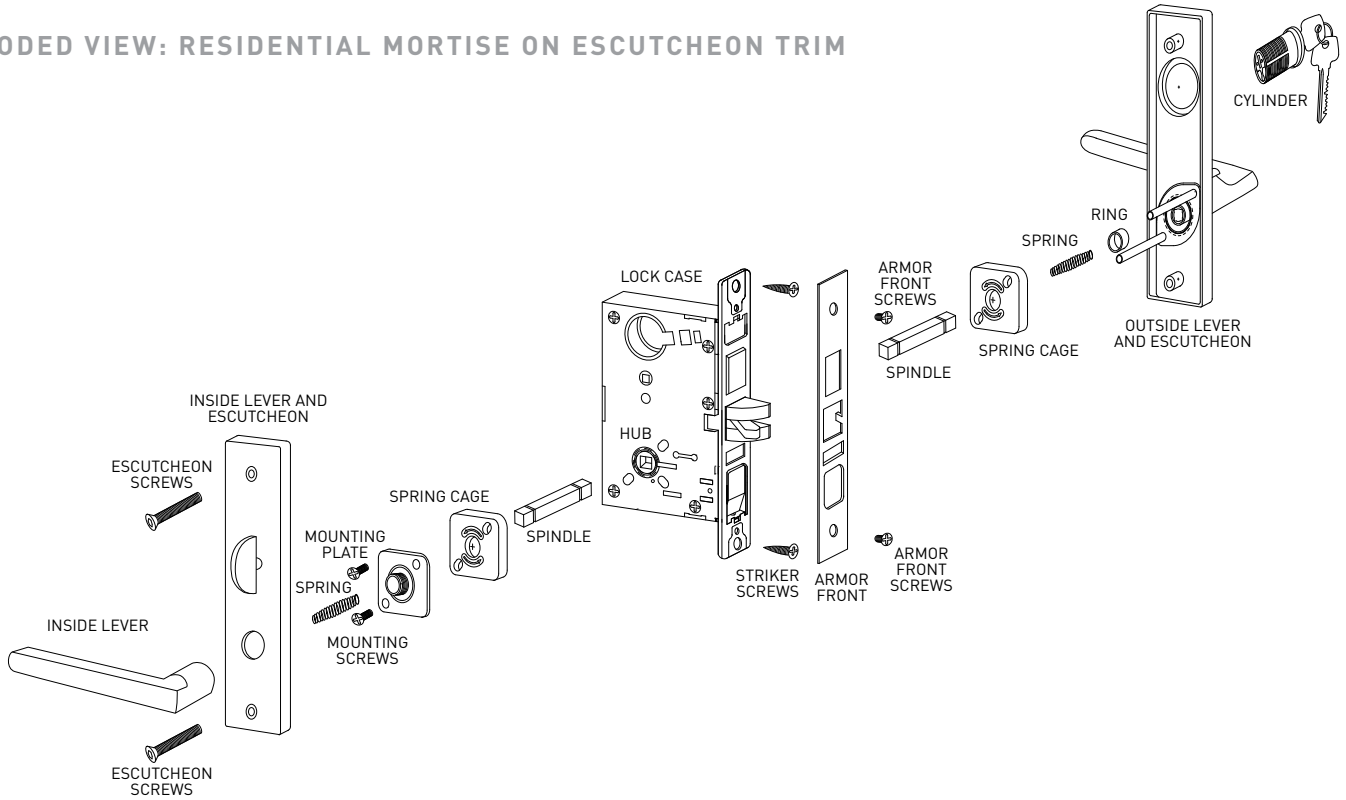

MORTISE LOCKS

RESIDENTIAL SERIES

EXPLODED VIEW: RESIDENTIAL MORTISE ON ESCUTCHEON TRIM