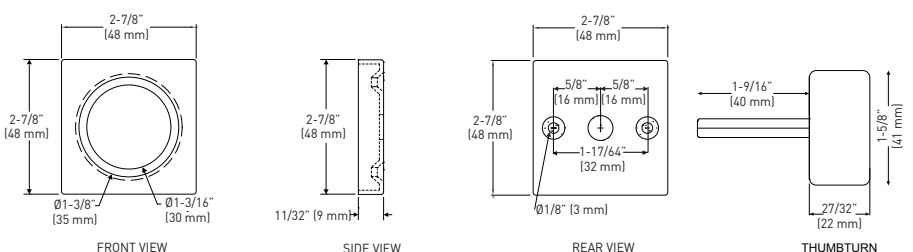

MORTISE LOCKS

RESIDENTIAL SERIES

SPECIFICATION DRAWINGS: ESCUTCHEON FACEPLATE TRIM

ESCUTCHEON PLATE
SIDE VIEW

ESCUTCHEON PLATE
INTERIOR

ESCUTCHEON PLATE
EXTERIOR

SPECIFICATION DRAWINGS: SECTIONAL ROSE TRIM

ROUND SECTIONAL ROSE: LEVERS

ROUND SECTIONAL ROSE: DEADBOLTS

SQUARE SECTIONAL ROSE: LEVERS

SQUARE SECTIONAL ROSE: DEADBOLTS

MORTISE LOCKS

RESIDENTIAL SERIES

SPECIFICATION DRAWINGS: RESIDENTIAL MORTISE LEVER TRIMS

BERGEN LEVER

BRITANNIA LEVER