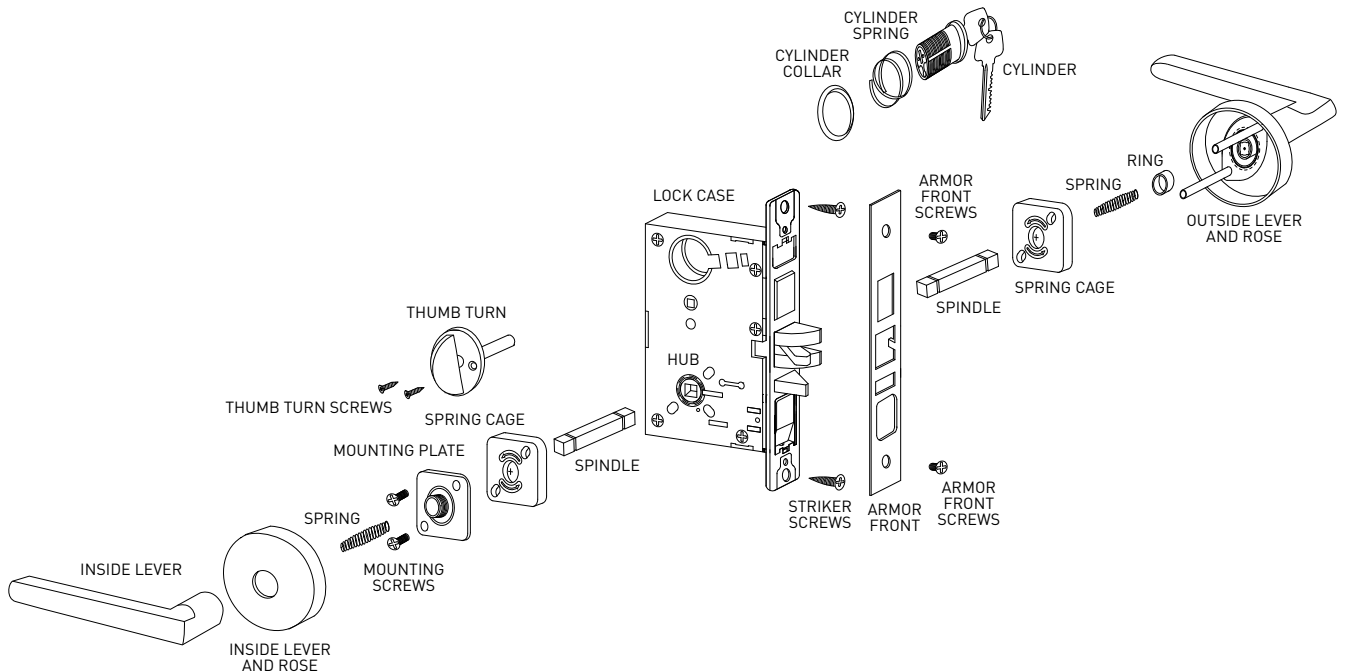

EXPLODED VIEW: RESIDENTIAL MORTISE ON SECTIONAL ROSE TRIM