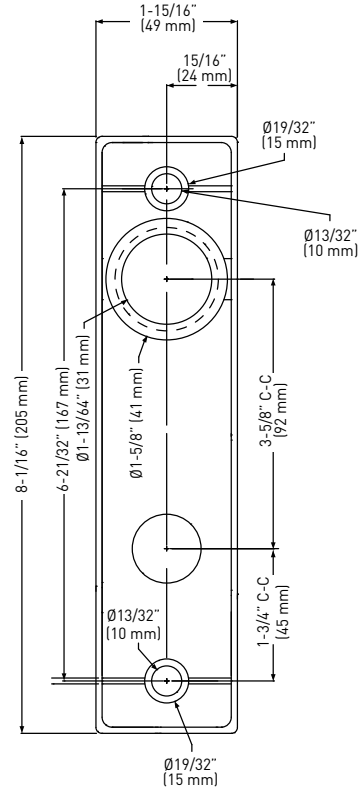

SPECIFICATION DRAWINGS: MORTISE STRIKE, FACEPLATE, AND DUSTBOX

DOOR PREPARATION:

- STANDARD NORTH AMERICAN MORTISE LOCK DOOR PREPARATION (86 DOOR PREP AS PER ANSI A115.2)
- DOOR THICKNESS 1-3/4" (45 mm) STANDARD
- 2-3/4" (70 mm) BCKSET ONLY

MORTISE LOCKS

RESIDENTIAL SERIES

SPECIFICATION DRAWINGS: ESCUTCHEON FACEPLATE TRIM

ESCUTCHEON PLATE
SIDE VIEW

ESCUTCHEON PLATE
INTERIOR

ESCUTCHEON PLATE
EXTERIOR

SPECIFICATION DRAWINGS: SECTIONAL ROSE TRIM

ROUND SECTIONAL ROSE: LEVERS