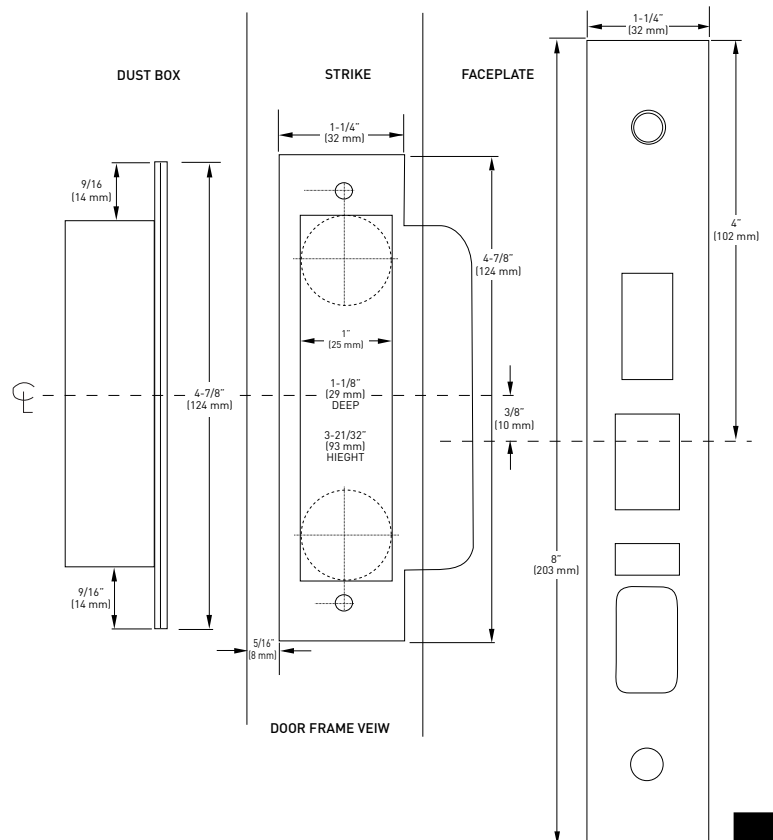

WARNING:

- DRAWINGS ON THIS PAGE ARE FOR REFERENCE ONLY - NOT TO SCALE
- REFER TO PRODUCT INSTALLATION TEMPLATES FOR COMPLETE DETAILS PRIOR TO DOOR PREPARATION
- CALL TAYMOR CUSTOMER SERVICE FOR QUESTIONS

MORTISE LOCKS

RESIDENTIAL SERIES

SPECIFICATION DRAWINGS: ESCUTCHEON FACEPLATE TRIM

ESCUTCHEON PLATE
SIDE VIEW

ESCUTCHEON PLATE
INTERIOR

ESCUTCHEON PLATE
EXTERIOR

SPECIFICATION DRAWINGS: SECTIONAL ROSE TRIM

ROUND SECTIONAL ROSE: LEVERS