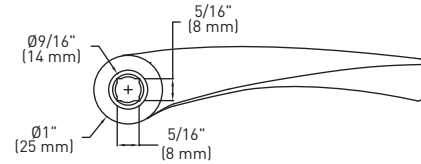

MORTISE LOCKS

RESIDENTIAL SERIES

SPECIFICATION DRAWINGS: ESCUTCHEON FACEPLATE TRIM

ESCUTCHEON PLATE
SIDE VIEW

ESCUTCHEON PLATE
INTERIOR

ESCUTCHEON PLATE
EXTERIOR

SPECIFICATION DRAWINGS: SECTIONAL ROSE TRIM

ROUND SECTIONAL ROSE: LEVERS

ROUND SECTIONAL ROSE: DEADBOLTS

SQUARE SECTIONAL ROSE: LEVERS

SQUARE SECTIONAL ROSE: DEADBOLTS

MORTISE LOCKS

RESIDENTIAL SERIES

SPECIFICATION DRAWINGS: RESIDENTIAL MORTISE LEVER TRIMS

BERGEN LEVER

BRITANNIA LEVER

STOCKHOLM LEVER

VEGA LEVER

* STAND OFF MEASUREMENT FROM DOOR TO LEVER FOR ROSE TRIM

** STAND OFF MEASUREMENT FROM DOOR TO LEVER FOR ESCUTCHEON TRIM