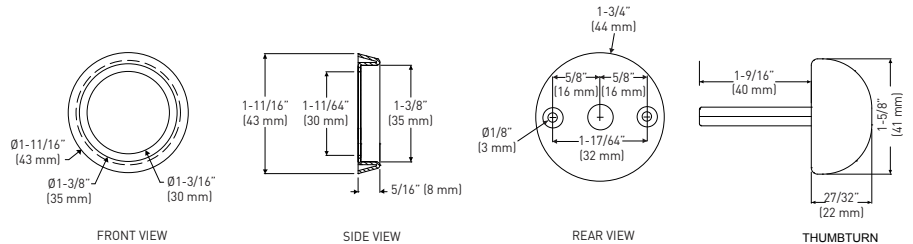

MORTISE LOCKS

RESIDENTIAL SERIES

SPECIFICATION DRAWINGS: ESCUTCHEON FACEPLATE TRIM

ESCUTCHEON PLATE
SIDE VIEW

ESCUTCHEON PLATE
INTERIOR

ESCUTCHEON PLATE
EXTERIOR

SPECIFICATION DRAWINGS: SECTIONAL ROSE TRIM

ROUND SECTIONAL ROSE: LEVERS

ROUND SECTIONAL ROSE: DEADBOLTS

SQUARE SECTIONAL ROSE: LEVERS

SQUARE SECTIONAL ROSE: DEADBOLTS

MORTISE LOCKS

RESIDENTIAL SERIES

SPECIFICATION DRAWINGS: RESIDENTIAL MORTISE LEVER TRIMS

BERGEN LEVER

BRITANNIA LEVER