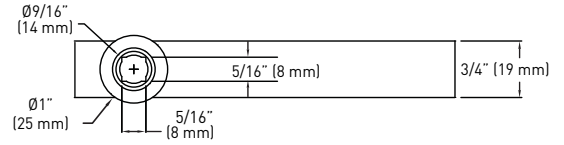

MORTISE LOCKS

RESIDENTIAL SERIES

SPECIFICATION DRAWINGS: ESCUTCHEON FACEPLATE TRIM

ESCUTCHEON PLATE
SIDE VIEW

ESCUTCHEON PLATE
INTERIOR

ESCUTCHEON PLATE
EXTERIOR

SPECIFICATION DRAWINGS: SECTIONAL ROSE TRIM

ROUND SECTIONAL ROSE: LEVERS

ROUND SECTIONAL ROSE: DEADBOLTS

SQUARE SECTIONAL ROSE: LEVERS

SQUARE SECTIONAL ROSE: DEADBOLTS

MORTISE LOCKS

RESIDENTIAL SERIES

SPECIFICATION DRAWINGS: RESIDENTIAL MORTISE LEVER TRIMS

BERGEN LEVER

BRITANNIA LEVER

STOCKHOLM LEVER

VEGA LEVER

* STAND OFF MEASUREMENT FROM DOOR TO LEVER FOR ROSE TRIM

** STAND OFF MEASUREMENT FROM DOOR TO LEVER FOR ESCUTCHEON TRIM