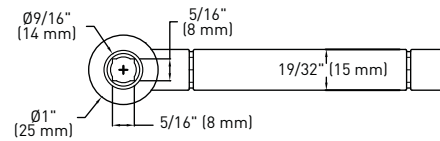

MORTISE LOCKS

RESIDENTIAL SERIES

SPECIFICATION DRAWINGS: ESCUTCHEON FACEPLATE TRIM

ESCUTCHEON PLATE
SIDE VIEW

ESCUTCHEON PLATE
INTERIOR

ESCUTCHEON PLATE
EXTERIOR

SPECIFICATION DRAWINGS: SECTIONAL ROSE TRIM

ROUND SECTIONAL ROSE: LEVERS

ROUND SECTIONAL ROSE: DEADBOLTS

SQUARE SECTIONAL ROSE: LEVERS

SQUARE SECTIONAL ROSE: DEADBOLTS

MORTISE LOCKS

RESIDENTIAL SERIES

SPECIFICATION DRAWINGS: RESIDENTIAL MORTISE LEVER TRIMS

BERGEN LEVER

BRITANNIA LEVER

STOCKHOLM LEVER

VEGA LEVER

* STAND OFF MEASUREMENT FROM DOOR TO LEVER FOR ROSE TRIM

** STAND OFF MEASUREMENT FROM DOOR TO LEVER FOR ESCUTCHEON TRIM