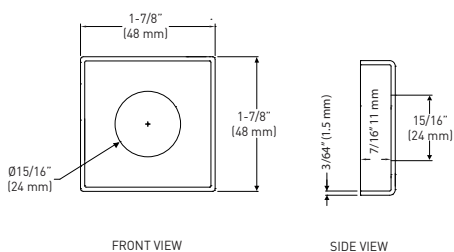

SQUARE SECTIONAL ROSE: LEVERS