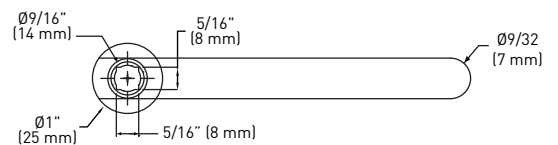

MORTISE LOCKS

RESIDENTIAL SERIES

SPECIFICATION DRAWINGS: ESCUTCHEON FACEPLATE TRIM

ESCUTCHEON PLATE
SIDE VIEW

ESCUTCHEON PLATE
INTERIOR

ESCUTCHEON PLATE
EXTERIOR

SPECIFICATION DRAWINGS: SECTIONAL ROSE TRIM

ROUND SECTIONAL ROSE: LEVERS

ROUND SECTIONAL ROSE: DEADBOLTS

SQUARE SECTIONAL ROSE: LEVERS

SQUARE SECTIONAL ROSE: DEADBOLTS

MORTISE LOCKS

RESIDENTIAL SERIES

SPECIFICATION DRAWINGS: RESIDENTIAL MORTISE LEVER TRIMS

BERGEN LEVER

BRITANNIA LEVER

STOCKHOLM LEVER

VEGA LEVER

* STAND OFF MEASUREMENT FROM DOOR TO LEVER FOR ROSE TRIM

** STAND OFF MEASUREMENT FROM DOOR TO LEVER FOR ESCUTCHEON TRIM