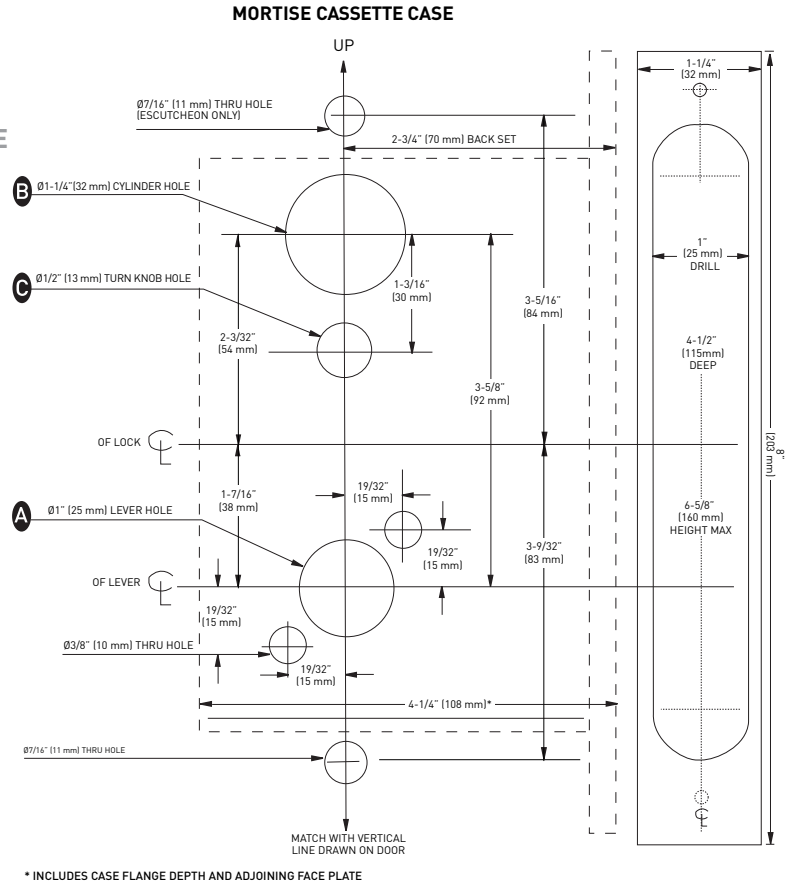

MORTISE LOCKS

RESIDENTIAL SERIES

EXPLODED VIEW: RESIDENTIAL MORTISE ON ESCUTCHEON TRIM

EXPLODED VIEW: RESIDENTIAL MORTISE ON SECTIONAL ROSE TRIM

MORTISE LOCKS

RESIDENTIAL SERIES

SPECIFICATION DRAWINGS: MORTISE CASSETTE

WARNING:

- DRAWINGS ON THIS PAGE ARE FOR REFERENCE ONLY - NOT TO SCALE
- REFER TO PRODUCT INSTALLATION TEMPLATES FOR COMPLETE DETAILS PRIOR TO DOOR PREPARATION
- CALL TAYMOR CUSTOMER SERVICE FOR QUESTIONS

SPECIFICATION DRAWINGS: MORTISE STRIKE, FACEPLATE, AND DUSTBOX

DOOR PREPARATION:

- STANDARD NORTH AMERICAN MORTISE LOCK DOOR PREPARATION (86 DOOR PREP AS PER ANSI A115.2)
- DOOR THICKNESS 1-3/4" (45 mm) STANDARD
- 2-3/4" (70 mm) BCKSET ONLY

MORTISE LOCKS

RESIDENTIAL SERIES

SPECIFICATION DRAWINGS: ESCUTCHEON FACEPLATE TRIM

ESCUTCHEON PLATE
SIDE VIEW

ESCUTCHEON PLATE
INTERIOR

ESCUTCHEON PLATE
EXTERIOR

SPECIFICATION DRAWINGS: SECTIONAL ROSE TRIM

ROUND SECTIONAL ROSE: LEVERS