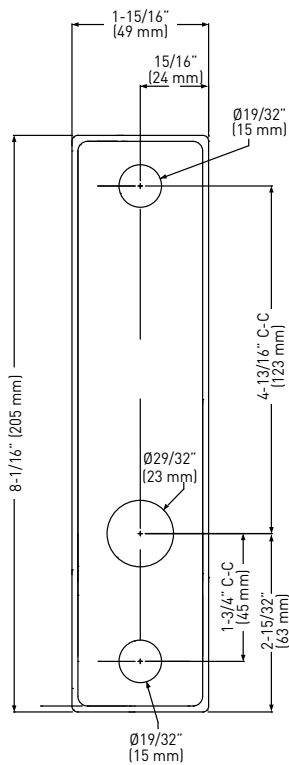

SPECIFICATION DRAWINGS: MORTISE STRIKE, FACEPLATE, AND DUSTBOX

DOOR PREPARATION:

- STANDARD NORTH AMERICAN MORTISE LOCK DOOR PREPARATION (86 DOOR PREP AS PER ANSI A115.2)
- DOOR THICKNESS 1-3/4" (45 mm) STANDARD
- 2-3/4" (70 mm) BCKSET ONLY

MORTISE LOCKS

RESIDENTIAL SERIES

SPECIFICATION DRAWINGS: ESCUTCHEON FACEPLATE TRIM

ESCUTCHEON PLATE
SIDE VIEW

ESCUTCHEON PLATE
INTERIOR

ESCUTCHEON PLATE
EXTERIOR

SPECIFICATION DRAWINGS: SECTIONAL ROSE TRIM

ROUND SECTIONAL ROSE: LEVERS