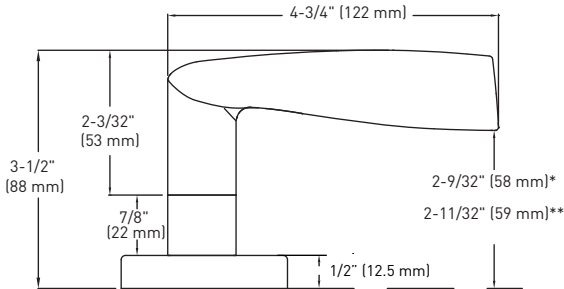

MORTISE LOCKS

RESIDENTIAL SERIES

SPECIFICATION DRAWINGS: ESCUTCHEON FACEPLATE TRIM

ESCUTCHEON PLATE
SIDE VIEW

ESCUTCHEON PLATE
INTERIOR

ESCUTCHEON PLATE
EXTERIOR

SPECIFICATION DRAWINGS: SECTIONAL ROSE TRIM

ROUND SECTIONAL ROSE: LEVERS

ROUND SECTIONAL ROSE: DEADBOLTS

SQUARE SECTIONAL ROSE: LEVERS

SQUARE SECTIONAL ROSE: DEADBOLTS

MORTISE LOCKS

RESIDENTIAL SERIES

SPECIFICATION DRAWINGS: RESIDENTIAL MORTISE LEVER TRIMS

BERGEN LEVER

BRITANNIA LEVER

STOCKHOLM LEVER

VEGA LEVER

* STAND OFF MEASUREMENT FROM DOOR TO LEVER FOR ROSE TRIM

** STAND OFF MEASUREMENT FROM DOOR TO LEVER FOR ESCUTCHEON TRIM