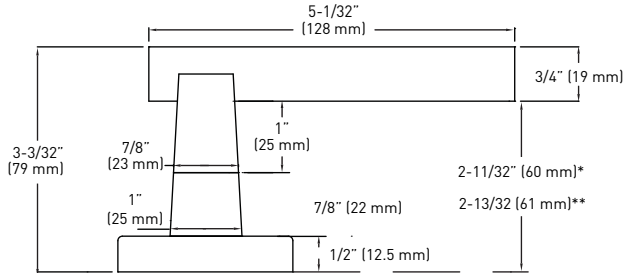

MORTISE LOCKS

RESIDENTIAL SERIES

SPECIFICATION DRAWINGS: ESCUTCHEON FACEPLATE TRIM

ESCUTCHEON PLATE
SIDE VIEW

ESCUTCHEON PLATE
INTERIOR

ESCUTCHEON PLATE
EXTERIOR

SPECIFICATION DRAWINGS: SECTIONAL ROSE TRIM

ROUND SECTIONAL ROSE: LEVERS

ROUND SECTIONAL ROSE: DEADBOLTS

SQUARE SECTIONAL ROSE: LEVERS

SQUARE SECTIONAL ROSE: DEADBOLTS

MORTISE LOCKS

RESIDENTIAL SERIES

SPECIFICATION DRAWINGS: RESIDENTIAL MORTISE LEVER TRIMS

BERGEN LEVER

BRITANNIA LEVER

STOCKHOLM LEVER

VEGA LEVER

* STAND OFF MEASUREMENT FROM DOOR TO LEVER FOR ROSE TRIM

** STAND OFF MEASUREMENT FROM DOOR TO LEVER FOR ESCUTCHEON TRIM