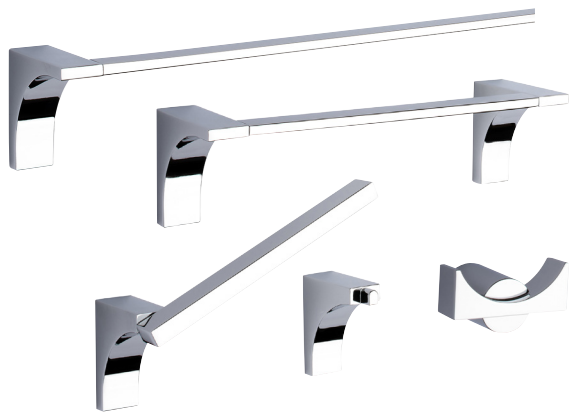

1

Sculptural Elegance

2

Minimalist Style

3

Sweeping Arcs

Sweeping arcs. Subtle curves. Sleek lines and angles. The bold geometric forms that defined the iconic architecture of the Roaring Twenties are back, with renewed relevance for the contemporary homes of today. Introducing Arc Deco, an exclusive collection of coordinated door and bath hardware that embraces the same simplicity of form and expression of pure shape. Each piece features strong intersecting lines that transition to a distinctive arc, balancing stylistic elegance with sculptural form.

Bold sweeping arcs, elegant profiles and refined sculptural forms

- One piece design
- Double robe hook to maximize function
- 16" towel bar is perfect for smaller bathrooms with limited wall space
- Pivoting paper holder makes changing rolls easy
- Concealed screw mount ensures a sleek contemporary installation
- Includes mounting hardware for easy setup
- Coordinates with the Arc Deco door lever
- Available in polished chrome and matte black

LIFETIME
WARRANTY

Arc Deco	FINISH: MATTE BLACK	FINISH: POLISHED CHROME
BUILDER PACK		
HAND TOWEL BAR	04-17309BLK	04-17309
UPC	0 63013 75834 4	0 63013 75727 9
16" TOWEL BAR	04-17316BLK	04-17316
UPC	0 63013 75835 1	0 63013 75729 3
24" TOWEL BAR	04-17324BLK	04-17324
UPC	0 63013 75836 8	0 63013 75731 6
DOUBLE ROBE HOOK	04-17302BLK	04-17302
UPC	0 63013 75829 0	0 63013 75724 8
PIVOTING PAPER HOLDER	04-17308PBLK	04-17308P
UPC	0 63013 75837 5	0 63013 75733 0